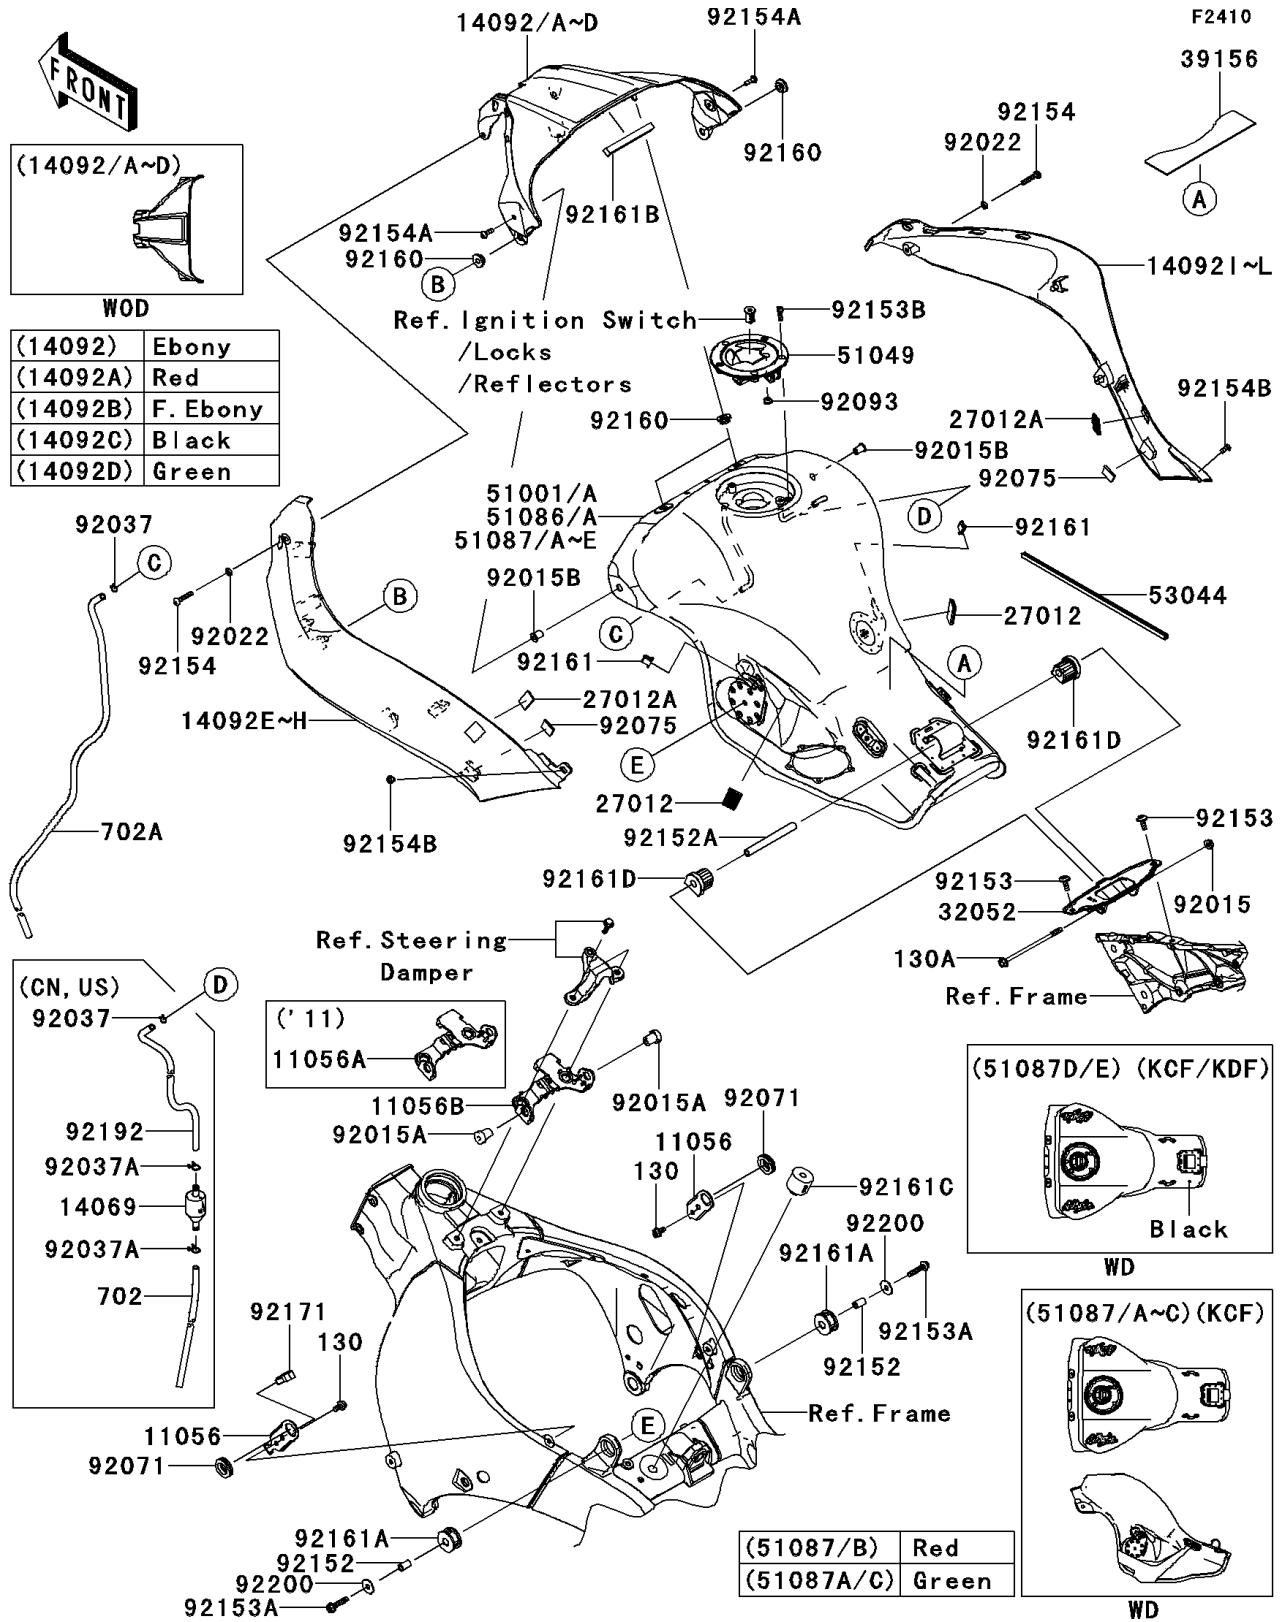

2013 NINJA® ZX™-10R ABS PARTS DIAGRAM

Fuel Tank(KBF-KDF)

2013 NINJA® ZX™ -10R ABS PARTS LIST

Fuel Tank(KBF-KDF)

ITEM NAME	PART NUMBER	QUANTITY
BRACKET,TANK COVER,SIDE (Ref # 11056)	11056-0242	2
BRACKET,TANK COVER,FR (Ref # 11056B)	11056-1655	1
BREATHER,FUEL TANK (Ref # 14069)	14069-1004	1
COVER,TANK,CNT,M.S.BLACK (Ref # 14092C)	14092-0786-660	1
COVER,TANK,LH,P.F.S.WHITE (Ref # 14092F)	14092-0787-40X	1
COVER,TANK,LH,L.GREEN (Ref # 14092H)	14092-0787-777	1
COVER,TANK,RH,P.F.S.WHITE (Ref # 14092J)	14092-0788-40X	1
COVER,TANK,RH,L.GREEN (Ref # 14092L)	14092-0788-777	1
HOOK (Ref # 27012)	27012-0170	2
HOOK (Ref # 27012A)	27012-0171	2
BRACKET-TANK (Ref # 32052)	32052-0154	1
PAD,40X180X1.0 (Ref # 39156)	39156-0745	1
CAP-TANK,FUEL (Ref # 51049)	51049-0030	1
TANK-COMP-FUEL,M.S.BLACK (Ref # 51087D)	51087-5336-660	1
TANK-COMP-FUEL,M.S.BLACK (Ref # 51087E)	51087-5337-660	1
TRIM (Ref # 53044)	53044-1296	1
NUT,FLANGED,6MM (Ref # 92015)	92015-1367	1
NUT,RUBBER,6MM (Ref # 92015A)	92015-1692	2
NUT,WELL,5MM (Ref # 92015B)	92015-1757	2
WASHER,6.2X11X1.5 (Ref # 92022)	92022-183	2
CLAMP,TUBE (Ref # 92037)	92037-010	1
CLAMP,TUBE (Ref # 92037)	92037-010	2
CLAMP,TUBE (Ref # 92037A)	92037-147	2
GROMMET (Ref # 92071)	92071-1043	2
DAMPER,IGNITION (Ref # 92075)	92075-1982	2
SEAL,FUEL TANK CAP (Ref # 92093)	92093-1030	1
COLLAR,6.8X10X18.5 (Ref # 92152)	92152-0883	2
COLLAR,6.8X10X60 (Ref # 92152A)	92152-1182	1
BOLT,SOCKET,6X16 (Ref # 92153)	92153-1526	2