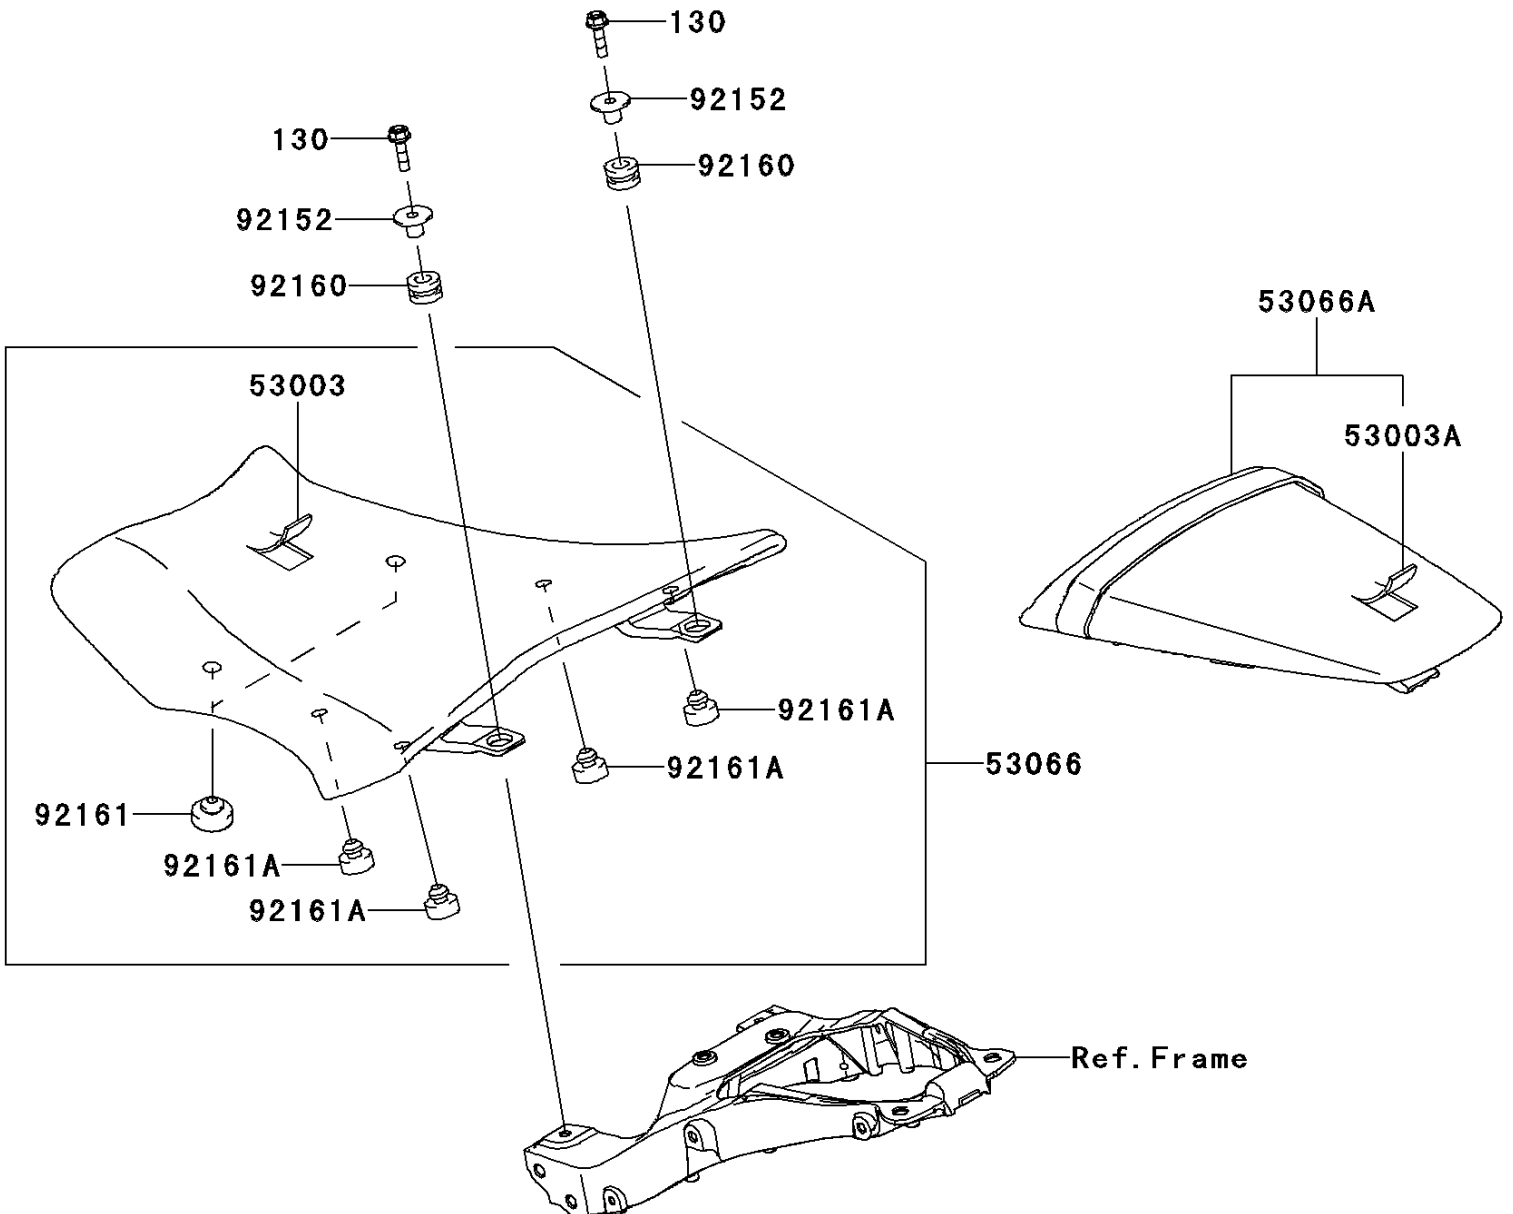

# 2014 NINJA® ZX™ -10R ABS PARTS DIAGRAM

Seat

F2510

## 2014 NINJA® ZX™ -10R ABS PARTS LIST

### Seat

ITEM NAME	PART NUMBER	QUANTITY
LEATHER,FR SEAT,BLACK (Ref # 53003)	53003-0209-MA	1
LEATHER,RR SEAT,BLACK (Ref # 53003A)	53003-0210-MA	1
SEAT-ASSY,FR,BLACK (Ref # 53066)	53066-0280-MA	1
SEAT,RR,LEATHER BLK+BAND BLK (Ref # 53066A)	53066-0281-12Y	1
COLLAR (Ref # 92152)	92152-0365	2
DAMPER (Ref # 92160)	92160-1167	2
DAMPER,SEAT (Ref # 92161)	92161-0095	2
DAMPER (Ref # 92161A)	92161-0223	4
BOLT-FLANGED,6X22 (Ref # 130)	130BA0622	2