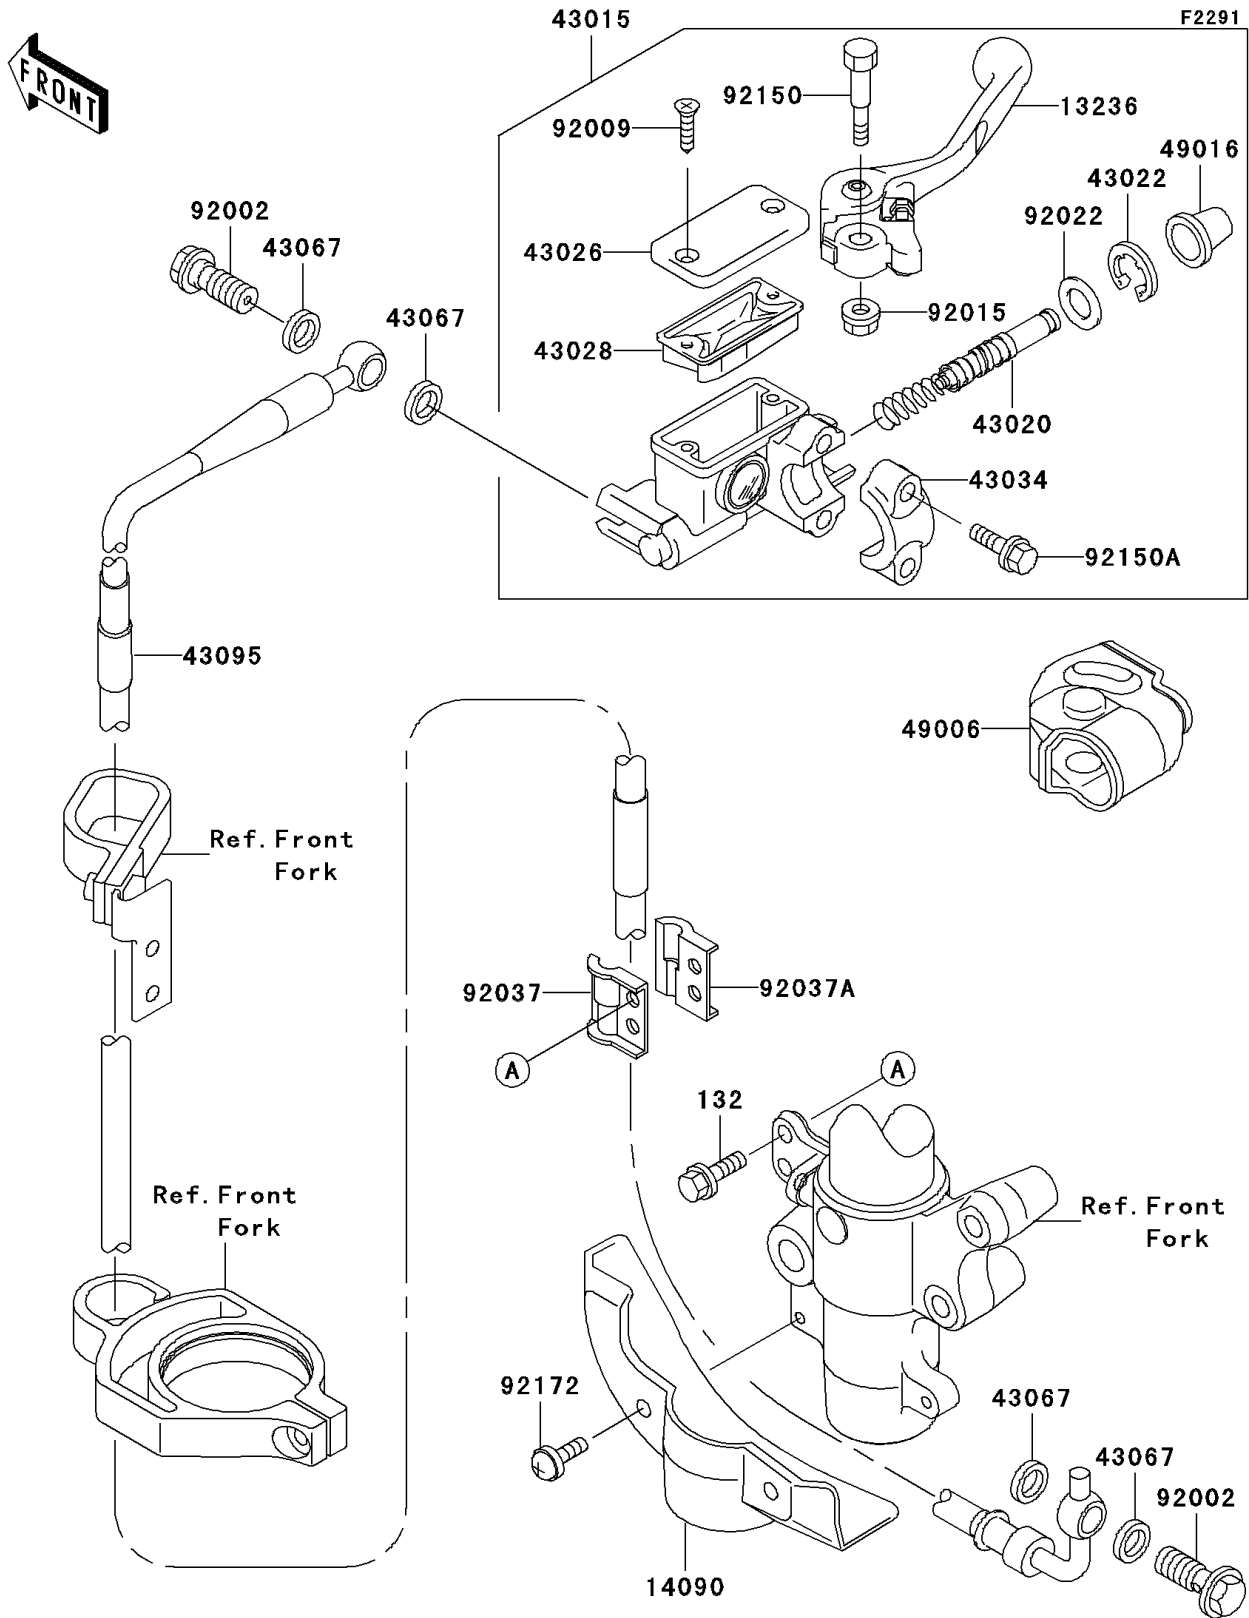

2002 KX85 PARTS DIAGRAM

Front Master Cylinder

2002 KX85 PARTS LIST

Front Master Cylinder

ITEM NAME	PART NUMBER	QUANTITY
BOLT-FLANGED-SMALL (Ref # 132)	132G0616	2
LEVER-COMP,FRONT BRAKE (Ref # 13236)	13236-1346	1
COVER,BRAKE HOSE,WHITE (Ref # 14090)	14090-1860-RZ	1
CYLINDER-ASSY-MASTER,FR (Ref # 43015)	43015-1674	1
PISTON-COMP-BRAKE (Ref # 43020)	43020-1123	1
STOPPER-BRAKE,PISTON (Ref # 43022)	43022-1010	1
CAP-BRAKE (Ref # 43026)	43026-1075	1
DIAPHRAGM (Ref # 43028)	43028-1067	1
HOLDER-BRAKE (Ref # 43034)	43034-1110	1
WASHER,10.5X15X1.5 (Ref # 43067)	43067-001	4
HOSE-BRAKE,FR (Ref # 43095)	43095-1091	1
BOOT,FRONT BRAKE LEVER (Ref # 49006)	49006-1344	1
COVER-SEAL,MASTER CYLINDER (Ref # 49016)	49016-1044	1
BOLT,OIL,L=23 (Ref # 92002)	92002-1888	2
SCREW,4MM (Ref # 92009)	92009-1458	2
NUT,FLANGED,6MM (Ref # 92015)	92015-1528	1
WASHER (Ref # 92022)	92022-1814	1
CLAMP,BRAKE HOSE,OUTSIDE (Ref # 92037)	92037-1362	1
CLAMP,BRAKE HOSE,INSIDE (Ref # 92037A)	92037-1363	1
BOLT,LEVER SET (Ref # 92150)	92150-1451	1
BOLT (Ref # 92150A)	92150-1452	2
SCREW,6X14 (Ref # 92172)	92172-0107	2