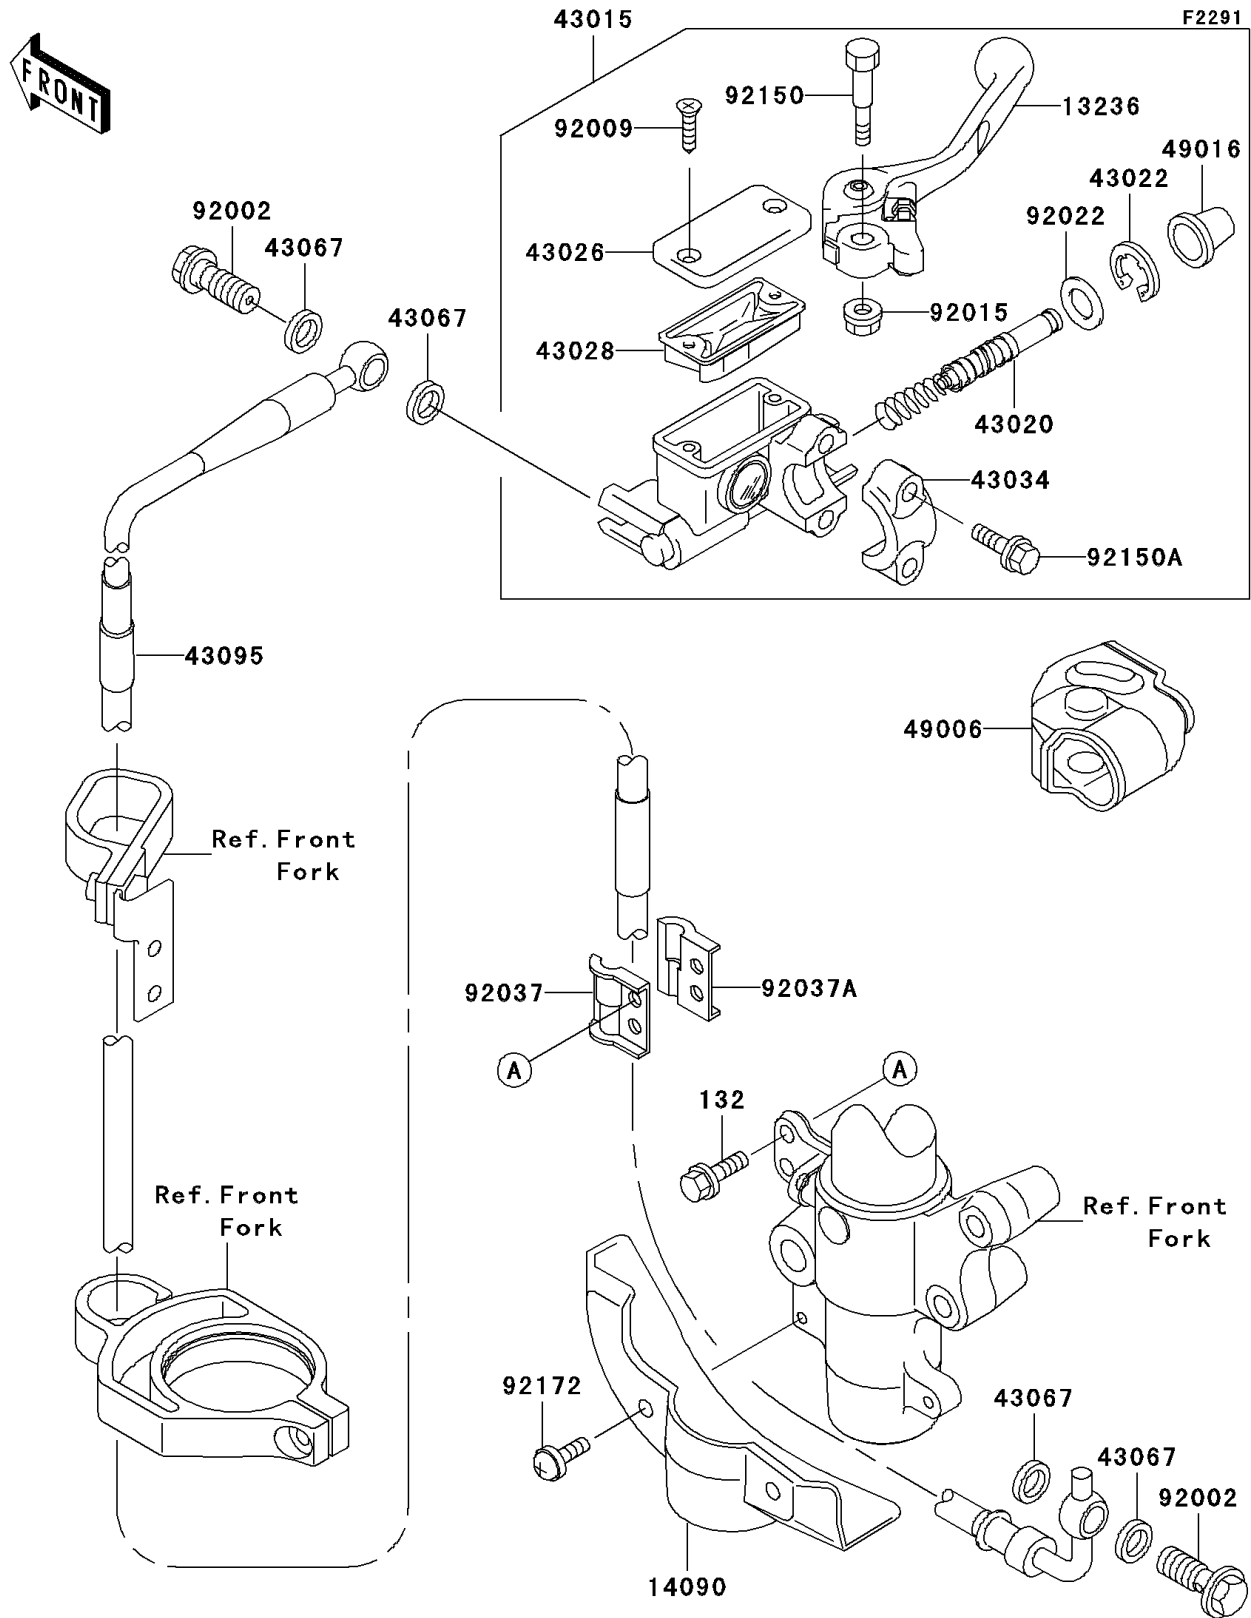

2003 KX85 PARTS DIAGRAM

Front Master Cylinder

2003 KX85 PARTS LIST

Front Master Cylinder

ITEM NAME	PART NUMBER	QUANTITY
BOLT-FLANGED-SMALL (Ref # 132)	132G0616	2
LEVER-COMP,FRONT BRAKE (Ref # 13236)	13236-1346	1
COVER,BRAKE HOSE,WHITE (Ref # 14090)	14090-1860-RZ	1
CYLINDER-ASSY-MASTER,FR (Ref # 43015)	43015-1674	1
PISTON-COMP-BRAKE (Ref # 43020)	43020-1123	1
STOPPER-BRAKE,PISTON (Ref # 43022)	43022-1010	1
CAP-BRAKE (Ref # 43026)	43026-1075	1
DIAPHRAGM (Ref # 43028)	43028-1067	1
HOLDER-BRAKE (Ref # 43034)	43034-1110	1
WASHER,10.5X15X1.5 (Ref # 43067)	43067-001	4
HOSE-BRAKE,FR (Ref # 43095)	43095-1091	1
BOOT,FRONT BRAKE LEVER (Ref # 49006)	49006-1344	1
COVER-SEAL,MASTER CYLINDER (Ref # 49016)	49016-1044	1
BOLT,OIL,L=23 (Ref # 92002)	92002-1888	2
SCREW,4MM (Ref # 92009)	92009-1458	2
NUT,FLANGED,6MM (Ref # 92015)	92015-1528	1
WASHER (Ref # 92022)	92022-1814	1
CLAMP,BRAKE HOSE,OUTSIDE (Ref # 92037)	92037-1362	1
CLAMP,BRAKE HOSE,INSIDE (Ref # 92037A)	92037-1363	1
BOLT,LEVER SET (Ref # 92150)	92150-1451	1
BOLT (Ref # 92150A)	92150-1452	2
SCREW,6X14 (Ref # 92172)	92172-0107	2