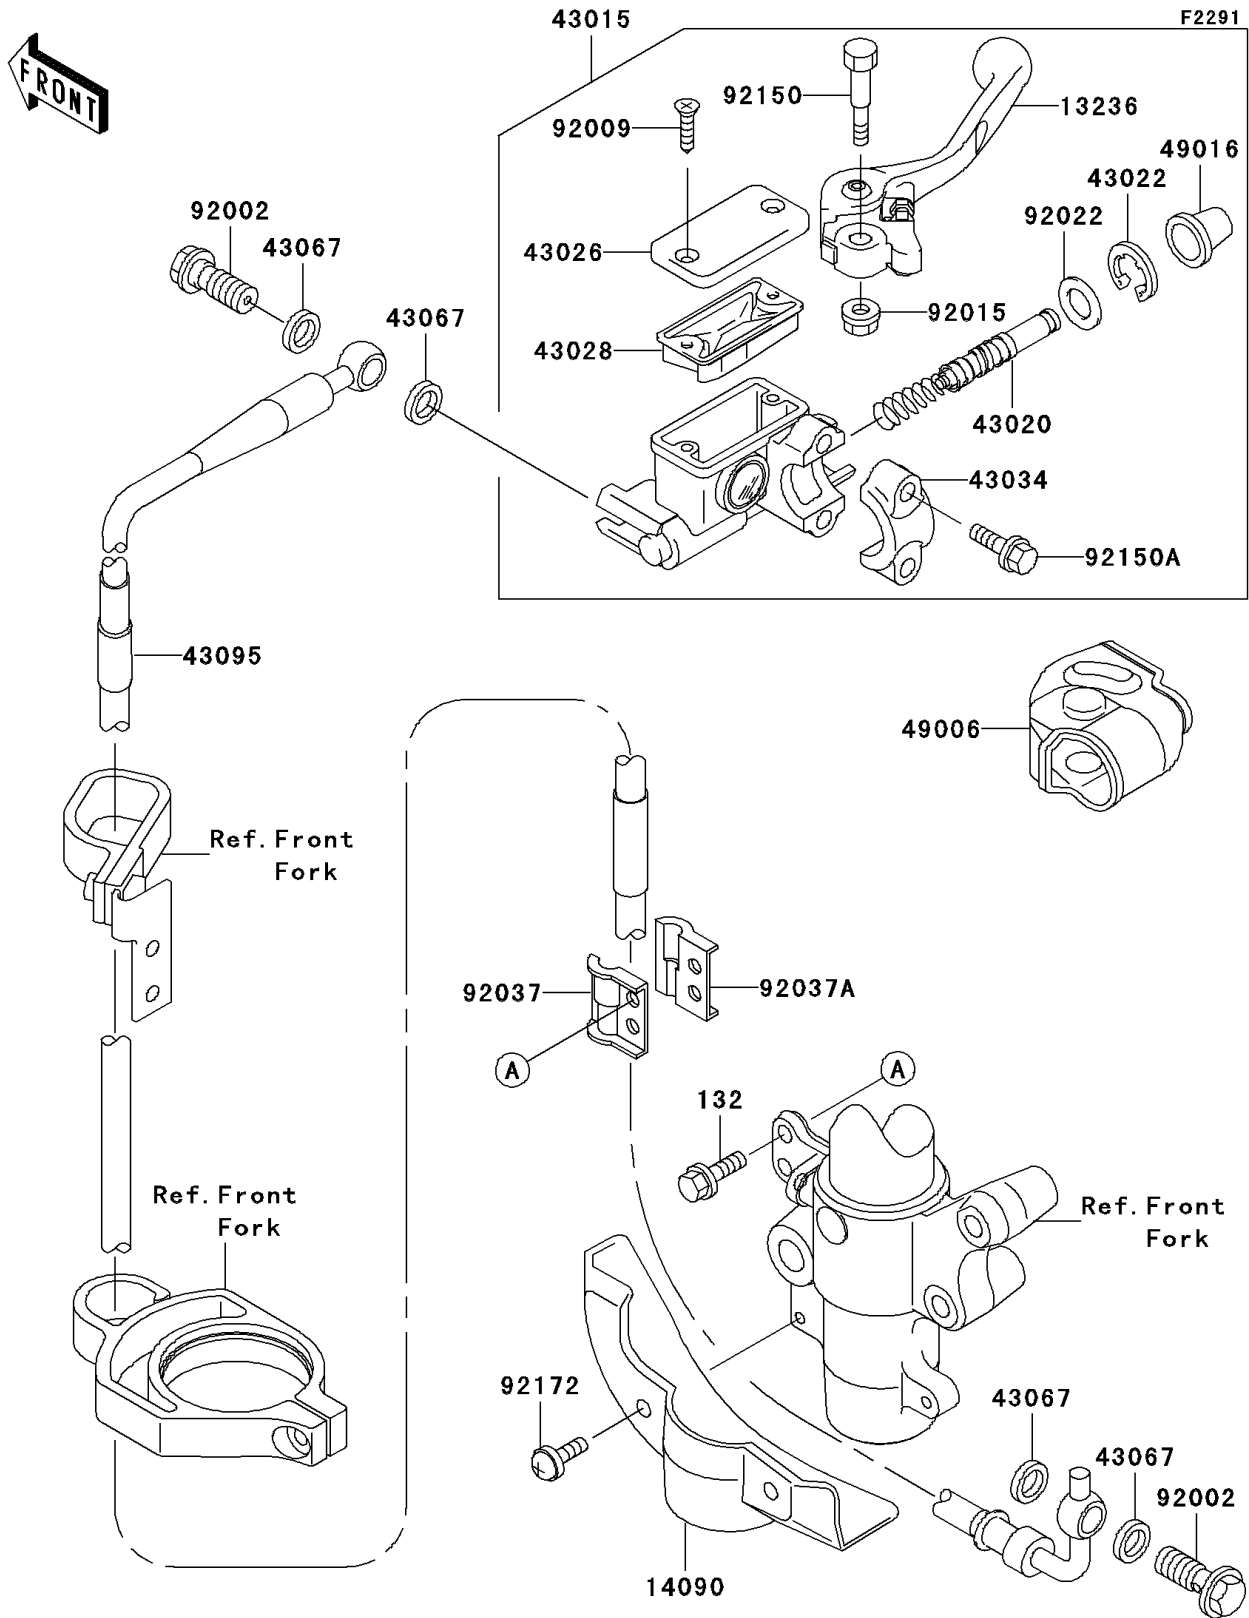

2004 KX85 PARTS DIAGRAM

Front Master Cylinder

2004 KX85 PARTS LIST

Front Master Cylinder

ITEM NAME	PART NUMBER	QUANTITY
BOLT-FLANGED-SMALL (Ref # 132)	132G0616	2
LEVER-COMP,FRONT BRAKE (Ref # 13236)	13236-1346	1
COVER,BRAKE HOSE,WHITE (Ref # 14090)	14090-1860-RZ	1
CYLINDER-ASSY-MASTER,FR (Ref # 43015)	43015-1674	1
PISTON-COMP-BRAKE (Ref # 43020)	43020-1123	1
STOPPER-BRAKE,PISTON (Ref # 43022)	43022-1010	1
CAP-BRAKE (Ref # 43026)	43026-1075	1
DIAPHRAGM (Ref # 43028)	43028-1067	1
HOLDER-BRAKE (Ref # 43034)	43034-1110	1
WASHER,10.5X15X1.5 (Ref # 43067)	43067-001	4
HOSE-BRAKE,FR (Ref # 43095)	43095-1091	1
BOOT,FRONT BRAKE LEVER (Ref # 49006)	49006-1344	1
COVER-SEAL,MASTER CYLINDER (Ref # 49016)	49016-1044	1
BOLT,OIL,L=23 (Ref # 92002)	92002-1888	2
SCREW,4MM (Ref # 92009)	92009-1458	2
NUT,FLANGED,6MM (Ref # 92015)	92015-1528	1
WASHER (Ref # 92022)	92022-1814	1
CLAMP,BRAKE HOSE,OUTSIDE (Ref # 92037)	92037-1362	1
CLAMP,BRAKE HOSE,INSIDE (Ref # 92037A)	92037-1363	1
BOLT,LEVER SET (Ref # 92150)	92150-1451	1
BOLT (Ref # 92150A)	92150-1452	2
SCREW,6X14 (Ref # 92172)	92172-0107	2