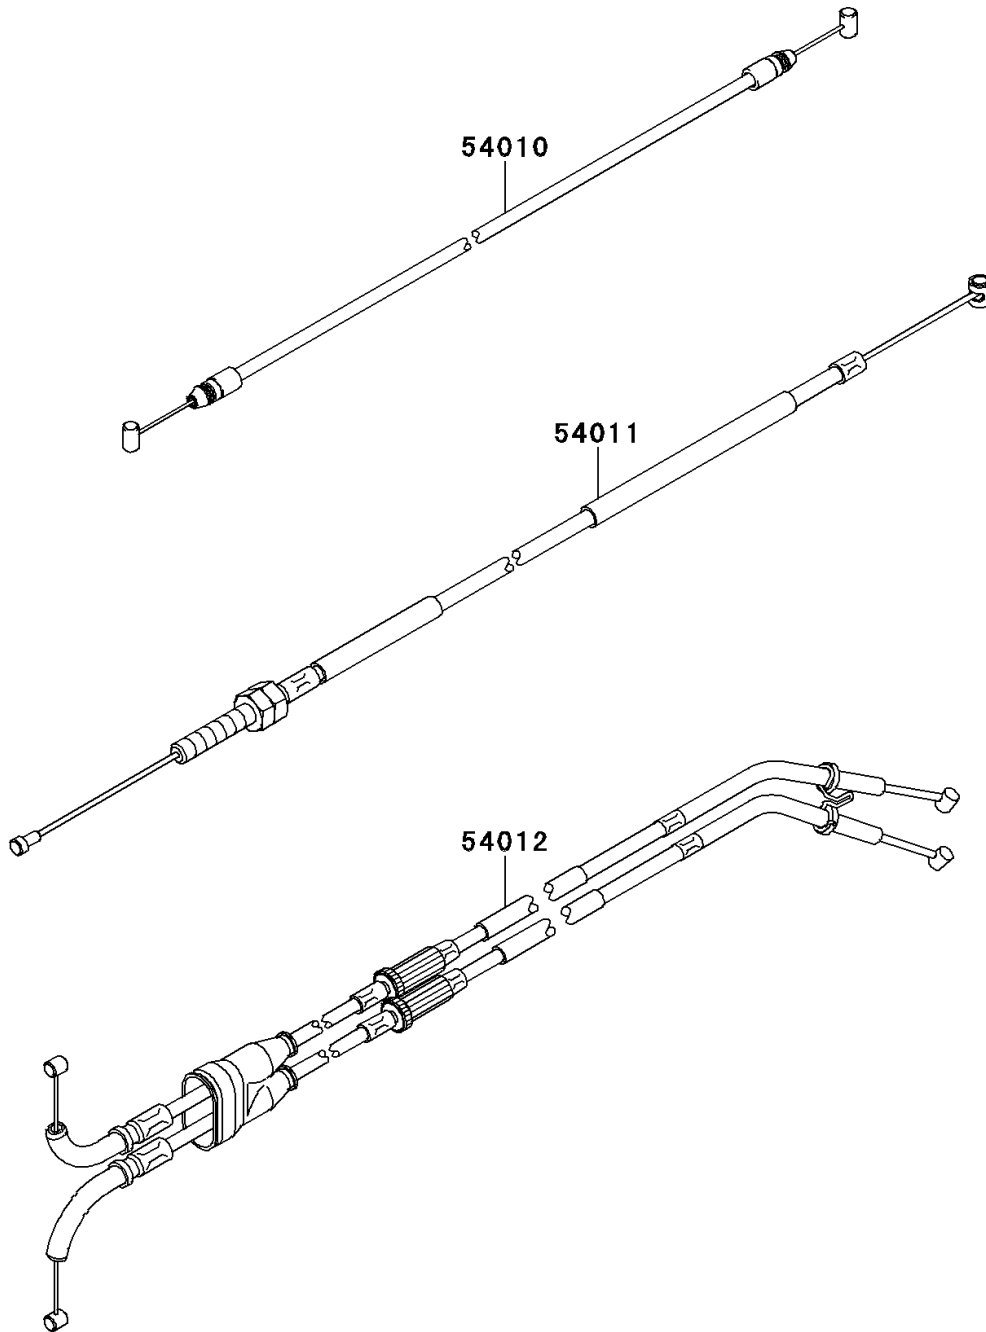

2012 NINJA[®] ZX[™]-10R ABS PARTS DIAGRAM

Cables

F2540

2012 NINJA® ZX™ -10R ABS PARTS LIST

Cables

ITEM NAME	PART NUMBER	QUANTITY
CABLE,SEAT LOCK (Ref # 54010)	54010-0029	1
CABLE-CLUTCH (Ref # 54011)	54011-0106	1
CABLE-THROTTLE (Ref # 54012)	54012-0299	1