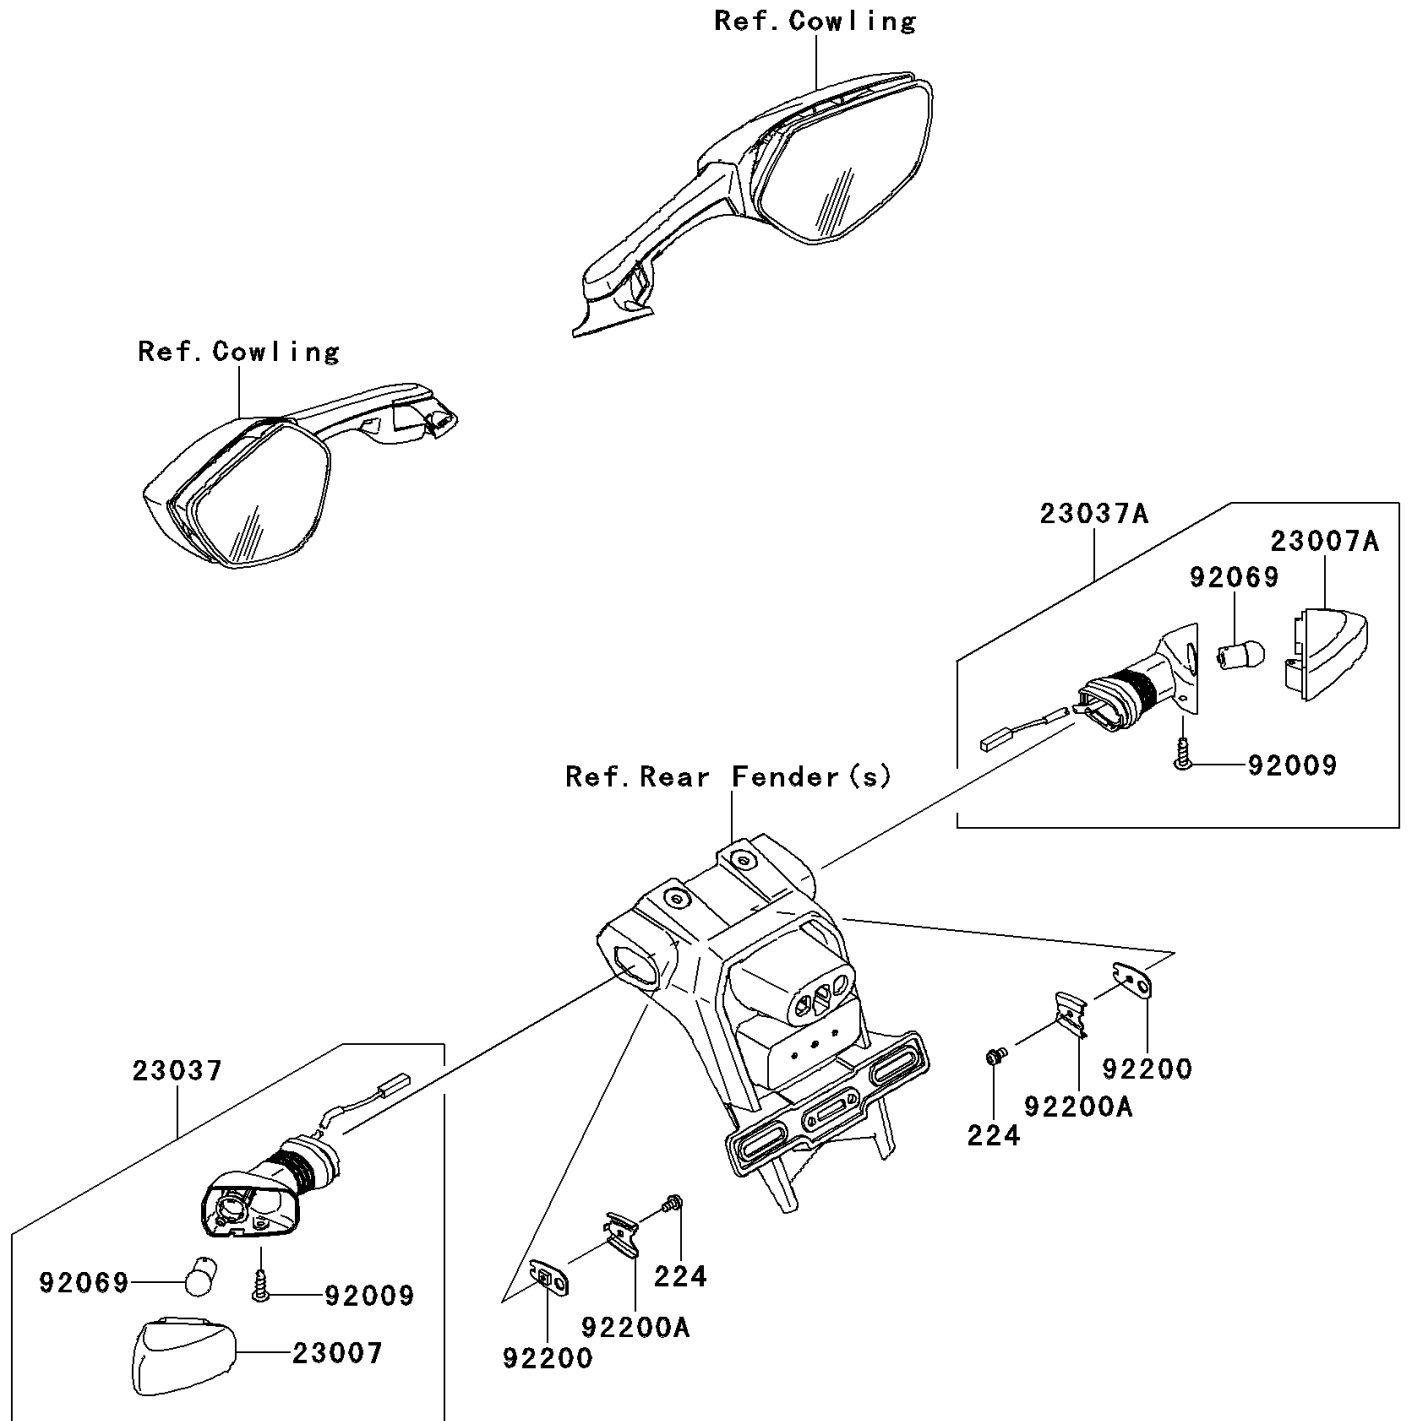

# 2012 NINJA® ZX™ -10R ABS PARTS DIAGRAM

Turn Signals

F2730

## 2012 NINJA® ZX™ -10R ABS PARTS LIST

### Turn Signals

ITEM NAME	PART NUMBER	QUANTITY
LENS-COMP,SIGNAL LAMP (Ref # 23007)	23007-0102	1
LENS-COMP,SIGNAL LAMP (Ref # 23007A)	23007-0103	1
LAMP-ASSY-SIGNAL,RR,LH (Ref # 23037)	23037-0184	1
LAMP-ASSY-SIGNAL,RR,RH (Ref # 23037A)	23037-0185	1
SCREW,4X16,BLACK (Ref # 92009)	92009-1158	2
BULB,12V 10W (Ref # 92069)	92069-0020	2
WASHER,SIGNAL LAMP (Ref # 92200)	92200-0164	2
WASHER,SIGNAL LAMP (Ref # 92200A)	92200-0165	2
SCREW-PAN-WP-CROS,4X8 (Ref # 224)	224AB0408	2