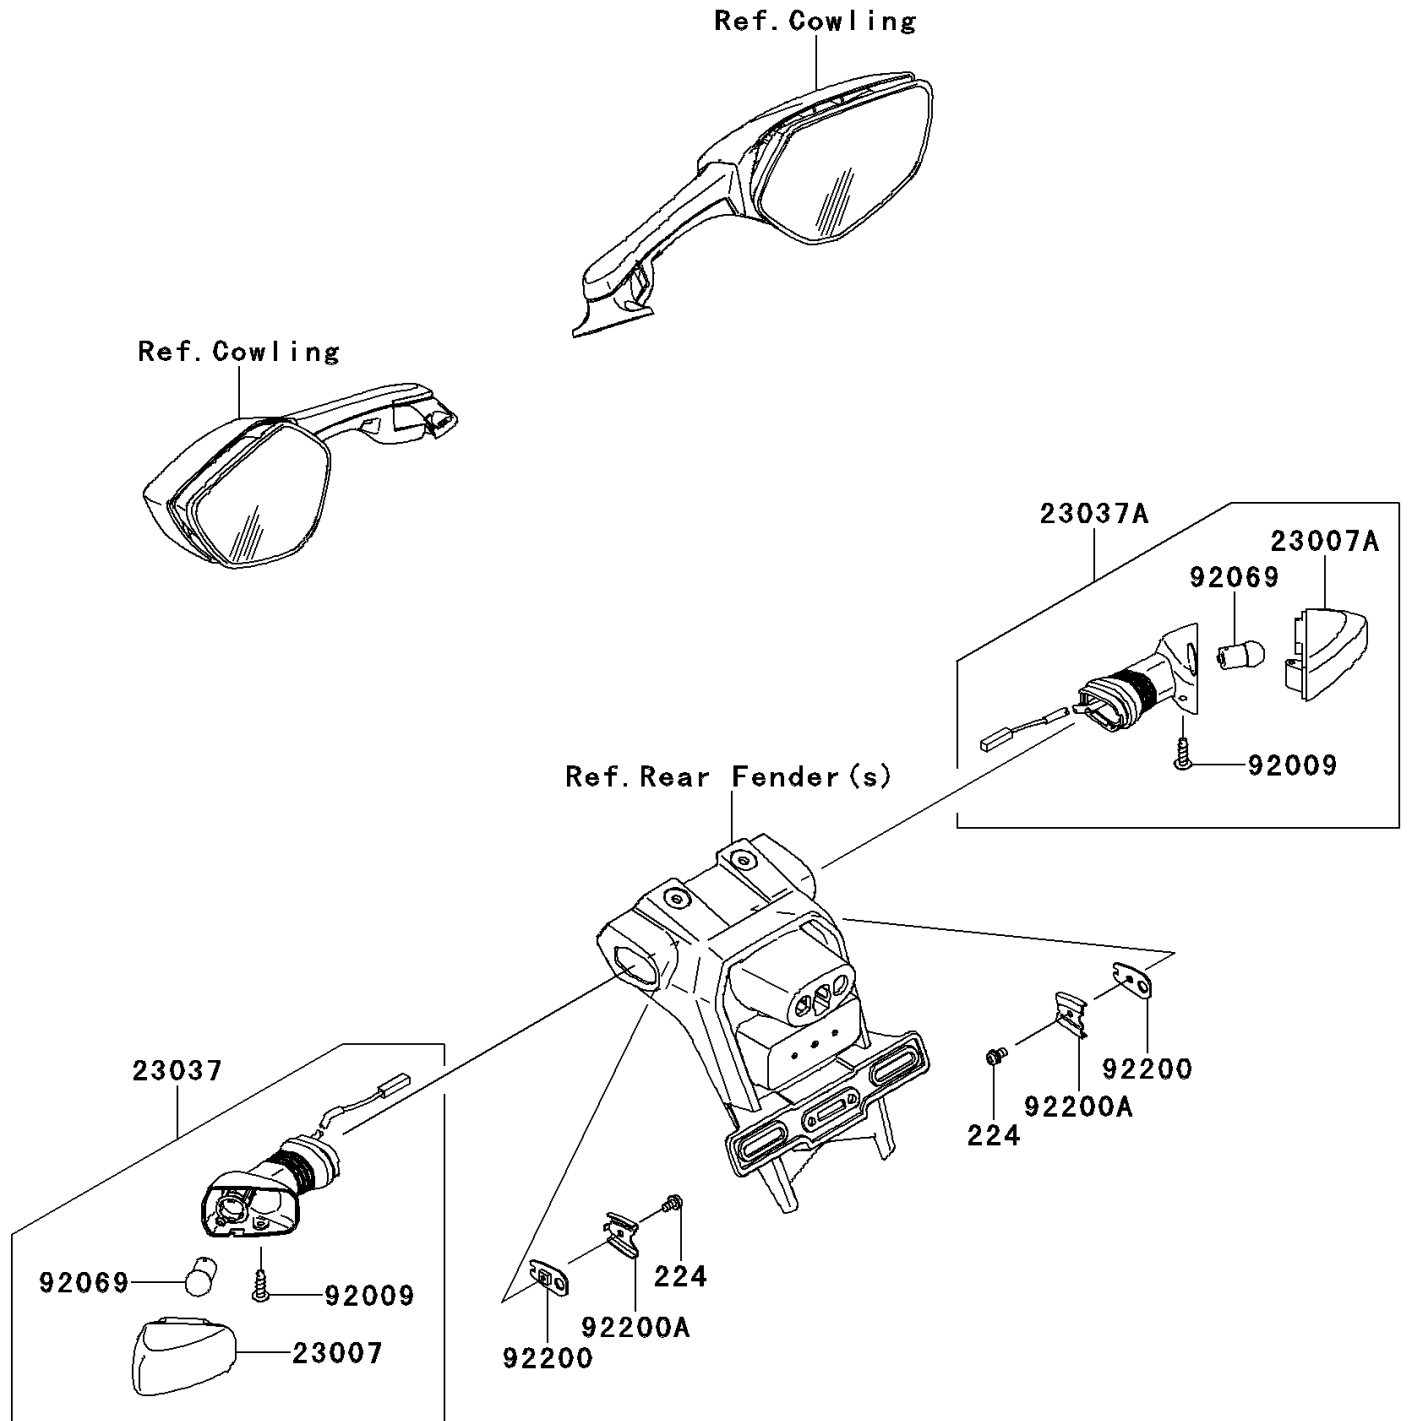

2013 NINJA® ZX™ -10R ABS PARTS DIAGRAM

Turn Signals

F2730

2013 NINJA® ZX™ -10R ABS PARTS LIST

Turn Signals

ITEM NAME	PART NUMBER	QUANTITY
LENS-COMP,SIGNAL LAMP (Ref # 23007)	23007-0102	1
LENS-COMP,SIGNAL LAMP (Ref # 23007A)	23007-0103	1
LAMP-ASSY-SIGNAL,RR,LH (Ref # 23037)	23037-0184	1
LAMP-ASSY-SIGNAL,RR,RH (Ref # 23037A)	23037-0185	1
SCREW,4X16,BLACK (Ref # 92009)	92009-1158	2
BULB,12V 10W (Ref # 92069)	92069-0020	2
WASHER,SIGNAL LAMP (Ref # 92200)	92200-0164	2
WASHER,SIGNAL LAMP (Ref # 92200A)	92200-0165	2
SCREW-PAN-WP-CROS,4X8 (Ref # 224)	224AB0408	2