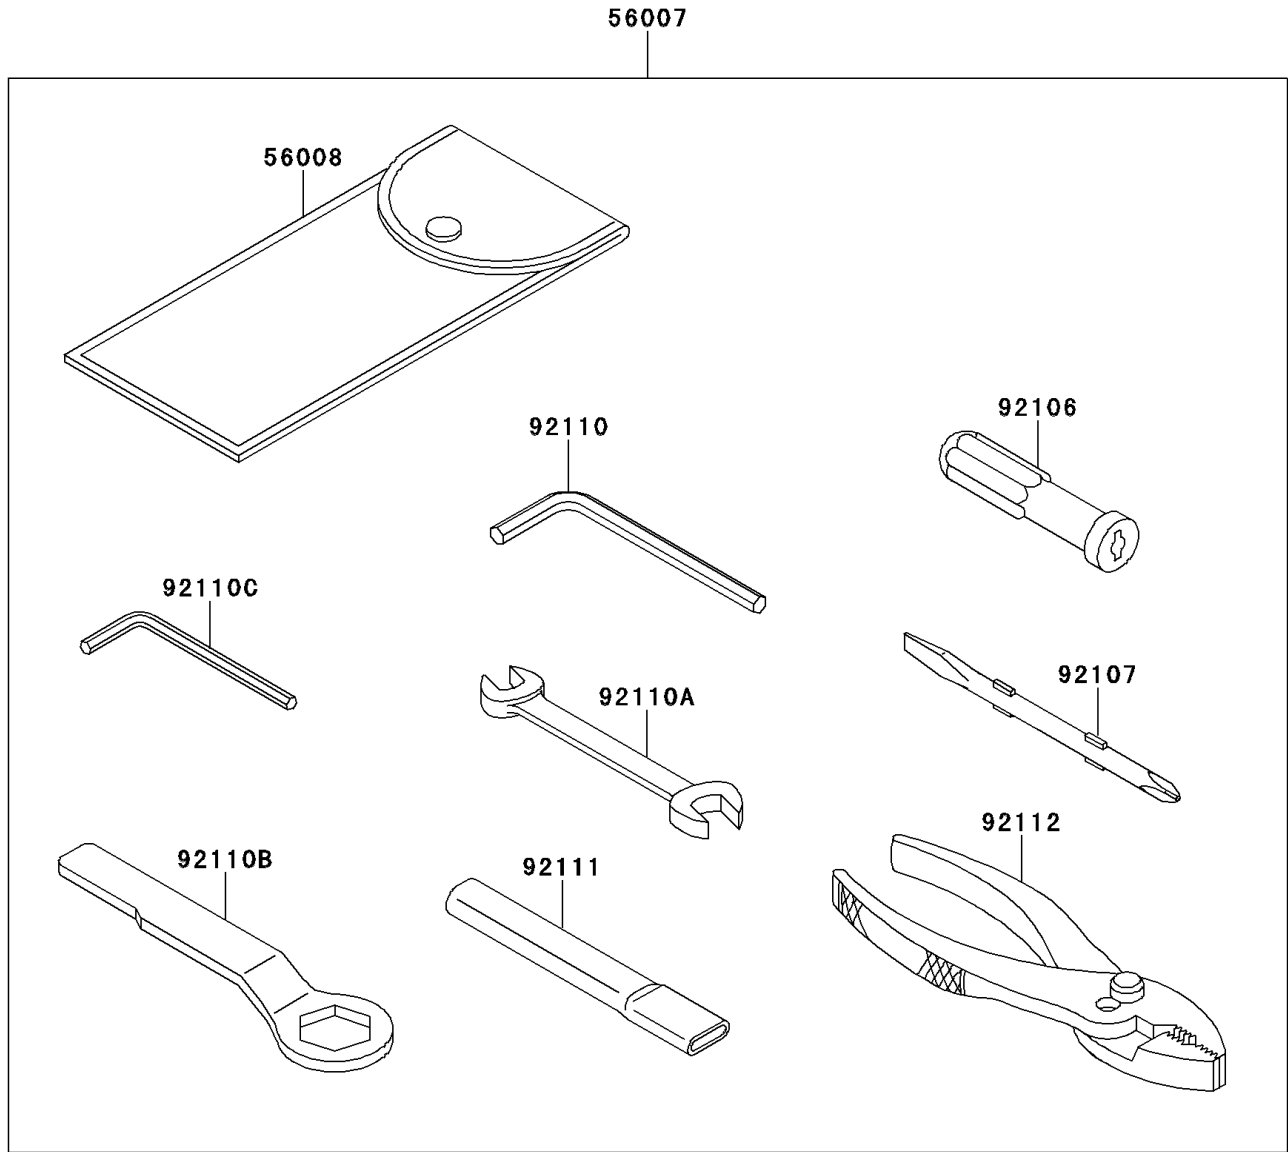

2013 NINJA® ZX™ -10R ABS PARTS DIAGRAM

Owner's Tools

F2810

2013 NINJA® ZX™ -10R ABS PARTS LIST

Owner's Tools

ITEM NAME	PART NUMBER	QUANTITY
TOOL-KIT (Ref # 56007)	56007-0094	1
BAG,TOOL (Ref # 56008)	56008-1075	1
GASKET-LIQUID,TB1211F,CLEAR (Ref # 92104)	92104-0004	1
GASKET-LIQUID,TB1216B,BLACK (Ref # 92104A)	92104-1064	1
GASKET-LIQUID,TB1207B,BLACK (Ref # 92104B)	92104-2068	1
GRIP-SCREW DRIVER (Ref # 92106)	92106-1001	1
TOOL-DRIVER,#2PHILLIPS&SLOT (Ref # 92107)	92107-1051	1
TOOL-WRENCH,ALLEN,5MM (Ref # 92110)	92110-1015	1
TOOL-WRENCH,OPEN END,10X12 (Ref # 92110A)	92110-1152	1
TOOL-WRENCH,BOX END,32MM (Ref # 92110B)	92110-1161	1
TOOL-WRENCH,ALLEN,4MM (Ref # 92110C)	92110-3703	1
TOOL-BAR,BOX END WRENCH (Ref # 92111)	92111-1051	1
TOOL-PLIERS (Ref # 92112)	92112-1001	1