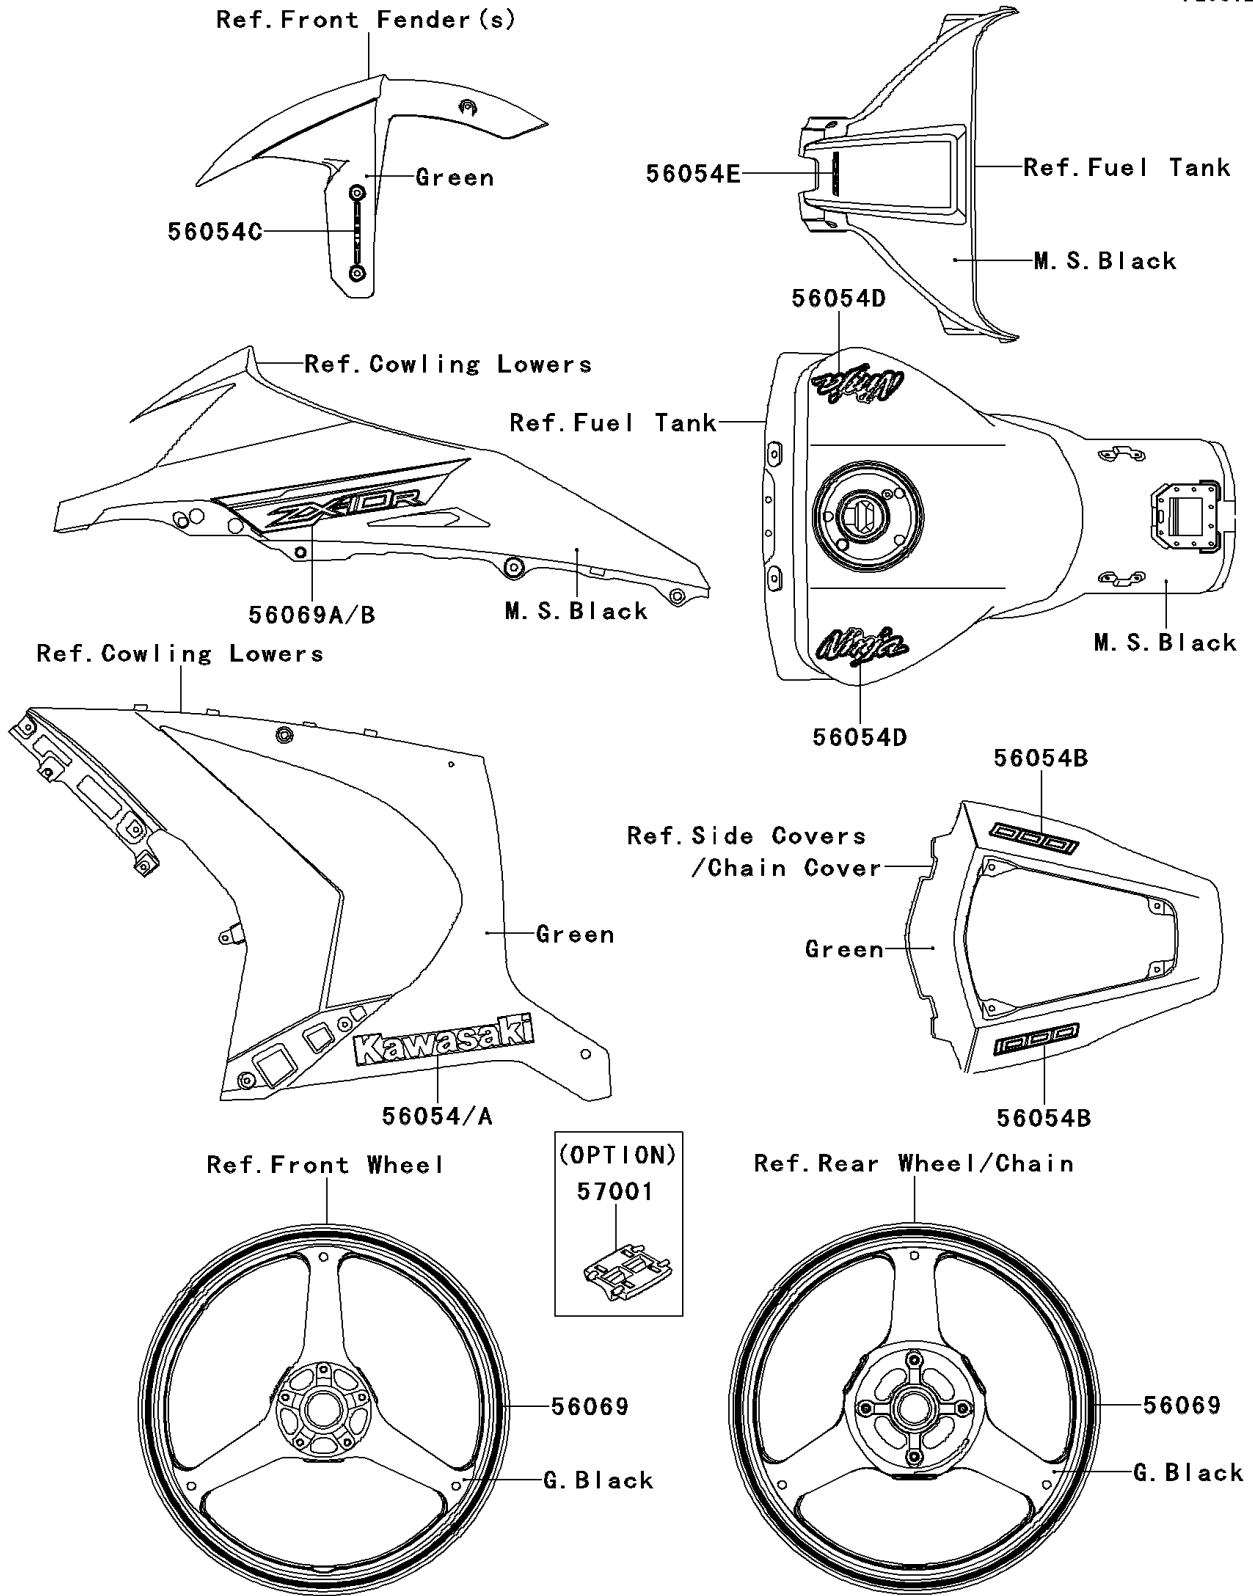

2013 NINJA® ZX™ -10R ABS PARTS DIAGRAM

Decals(Green)(KDF)

F2861E

2013 NINJA® ZX™ -10R ABS PARTS LIST

Decals(Green)(KDF)

ITEM NAME	PART NUMBER	QUANTITY
MARK,SIDE COWL.,LH,KAWASAKI (Ref # 56054)	56054-0895	1
MARK,SIDE COWL.,RH,KAWASAKI (Ref # 56054A)	56054-0896	1
MARK,TAIL COVER,1000 (Ref # 56054B)	56054-0897	2
MARK,FR FENDER,KIBS (Ref # 56054C)	56054-0919	2
MARK,FUEL TANK,NINJA (Ref # 56054D)	56054-0963	2
MARK,TANK COVER,ZX-10R (Ref # 56054E)	56054-1125	1
PATTERN,WHEEL,GREEN,4X1353 (Ref # 56069)	56069-0103	4
PATTERN,UPP COWL.,LH,ZX-10R (Ref # 56069A)	56069-2588	1
PATTERN,UPP COWL.,RH,ZX-10R (Ref # 56069B)	56069-2589	1
RIM STRIPE APPLICATOR (Ref # 57001)	57001-1752	AR