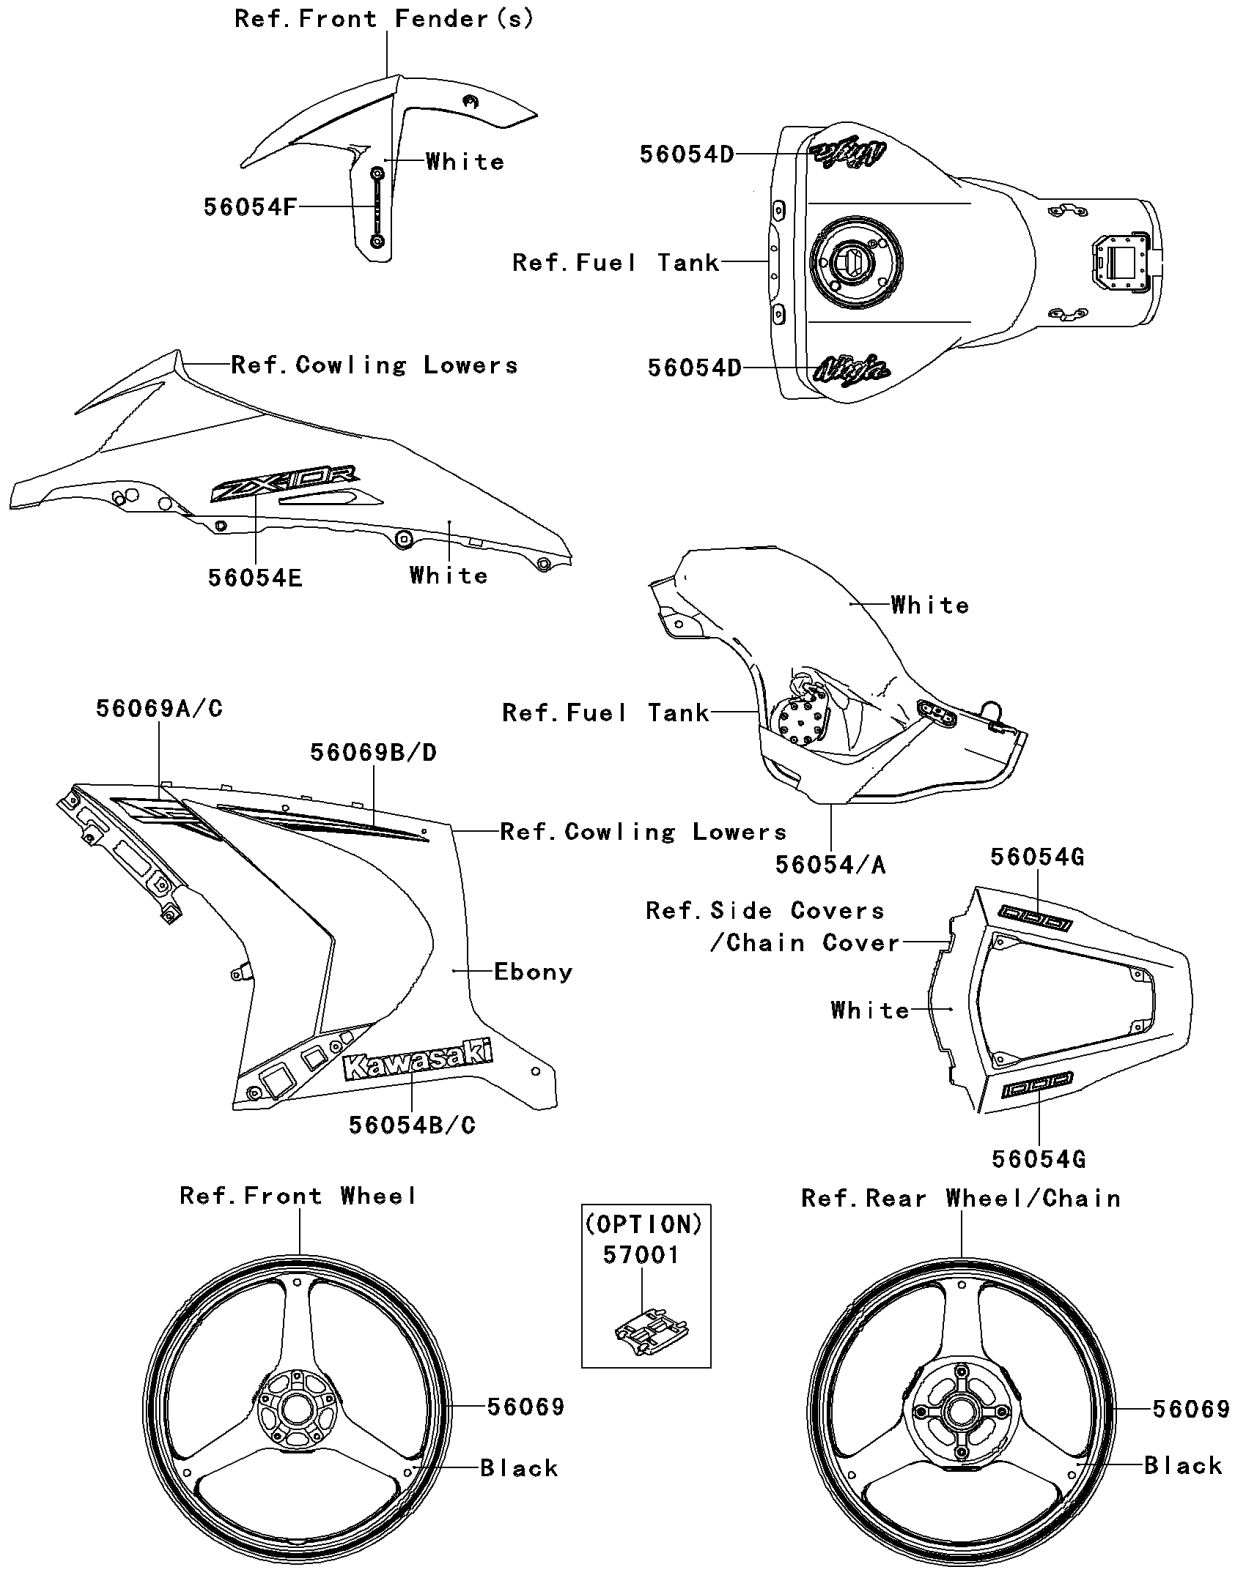

2014 NINJA® ZX™-10R ABS PARTS DIAGRAM

Decals(P.F.C.White)(KEF)

F2861H

2014 NINJA® ZX™ -10R ABS PARTS LIST

Decals(P.F.C.White)(KEF)

ITEM NAME	PART NUMBER	QUANTITY
MARK,FUEL TANK,LWR,LH (Ref # 56054)	56054-0931	1
MARK,FUEL TANK,LWR,RH (Ref # 56054A)	56054-0932	1
MARK,LWR COWL.,LH,KAWASAKI (Ref # 56054B)	56054-1324	1
MARK,LWR COWL.,RH,KAWASAKI (Ref # 56054C)	56054-1325	1
MARK,FUEL TANK,NINJA (Ref # 56054D)	56054-1326	2
MARK,UPP COWL.,ZX-10R (Ref # 56054E)	56054-1327	2
MARK,FR FENDER,KIBS (Ref # 56054F)	56054-1328	2
MARK,TAIL COVER,1000 (Ref # 56054G)	56054-1344	2
PATTERN,WHEEL,GREEN,4X1353 (Ref # 56069)	56069-0103	4
PATTERN,SIDE COWL.,LH,FR (Ref # 56069A)	56069-4239	1
PATTERN,SIDE COWL.,LH,RR (Ref # 56069B)	56069-4240	1
PATTERN,SIDE COWL.,RH,FR (Ref # 56069C)	56069-4241	1
PATTERN,SIDE COWL.,RH,RR (Ref # 56069D)	56069-4242	1
RIM STRIPE APPLICATOR (Ref # 57001)	57001-1752	AR