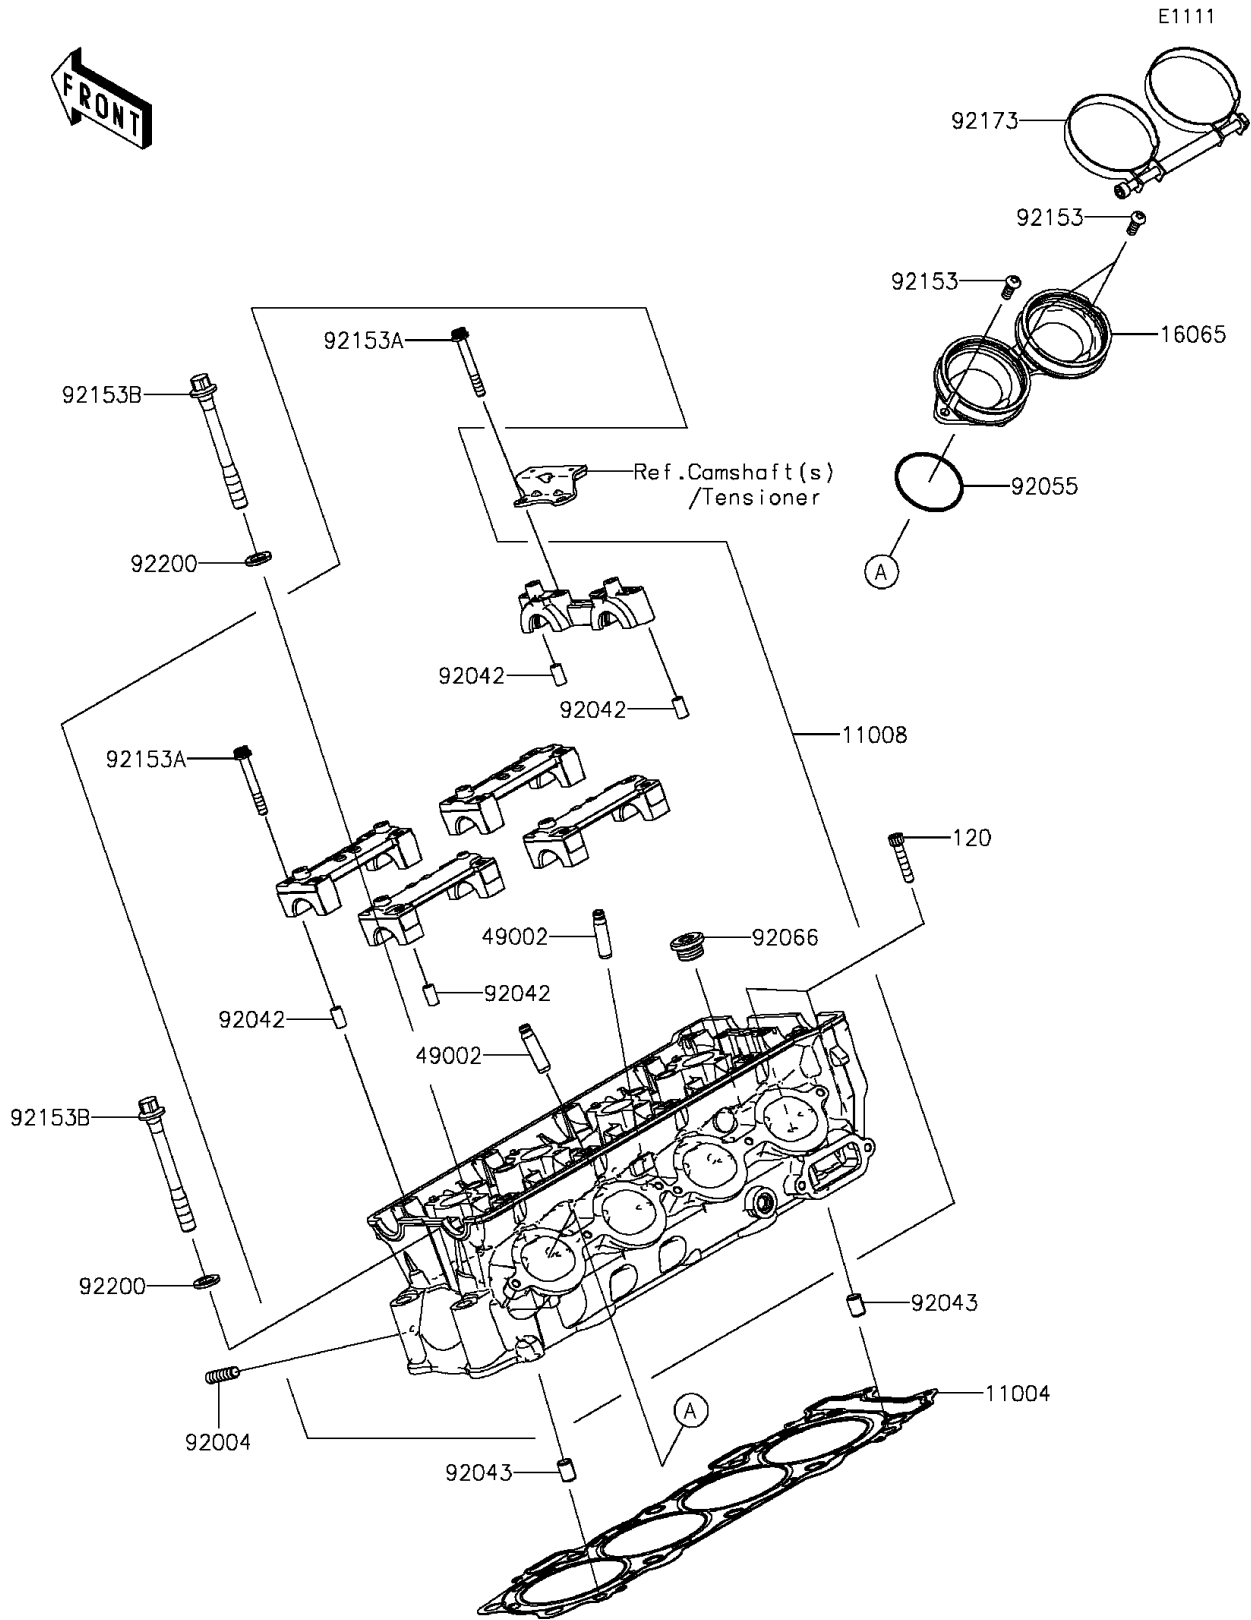

2015 Ninja® ZX™ -10R PARTS DIAGRAM

Cylinder Head

2015 Ninja® ZX™ -10R PARTS LIST

Cylinder Head

ITEM NAME	PART NUMBER	QUANTITY
GASKET-HEAD (Ref # 11004)	11004-0094	1
HEAD-COMP-CYLINDER (Ref # 11008)	11008-0721	1
HOLDER-CARBURETOR (Ref # 16065)	16065-0115	2
GUIDE-VALVE (Ref # 49002)	49002-0009	16
STUD,8X18 (Ref # 92004)	92004-0049	8
PIN,DOWEL,6.3X8X14 (Ref # 92042)	92042-007	10
PIN,8.2X10X14 (Ref # 92043)	92043-1264	2
RING-O,47X1.9 (Ref # 92055)	92055-1600	4
PLUG,18X10 (Ref # 92066)	92066-0016	4
BOLT,TORX,6X18 (Ref # 92153)	92153-0454	6
BOLT,SOCKET,6X45 (Ref # 92153A)	92153-0656	20
BOLT,FLANGED,10X90 (Ref # 92153B)	92153-0893	10
CLAMP (Ref # 92173)	92173-0222	2
WASHER,10.5X19X2.3 (Ref # 92200)	92200-0114	10
BOLT-SOCKET,6X30 (Ref # 120)	120CD0630	2