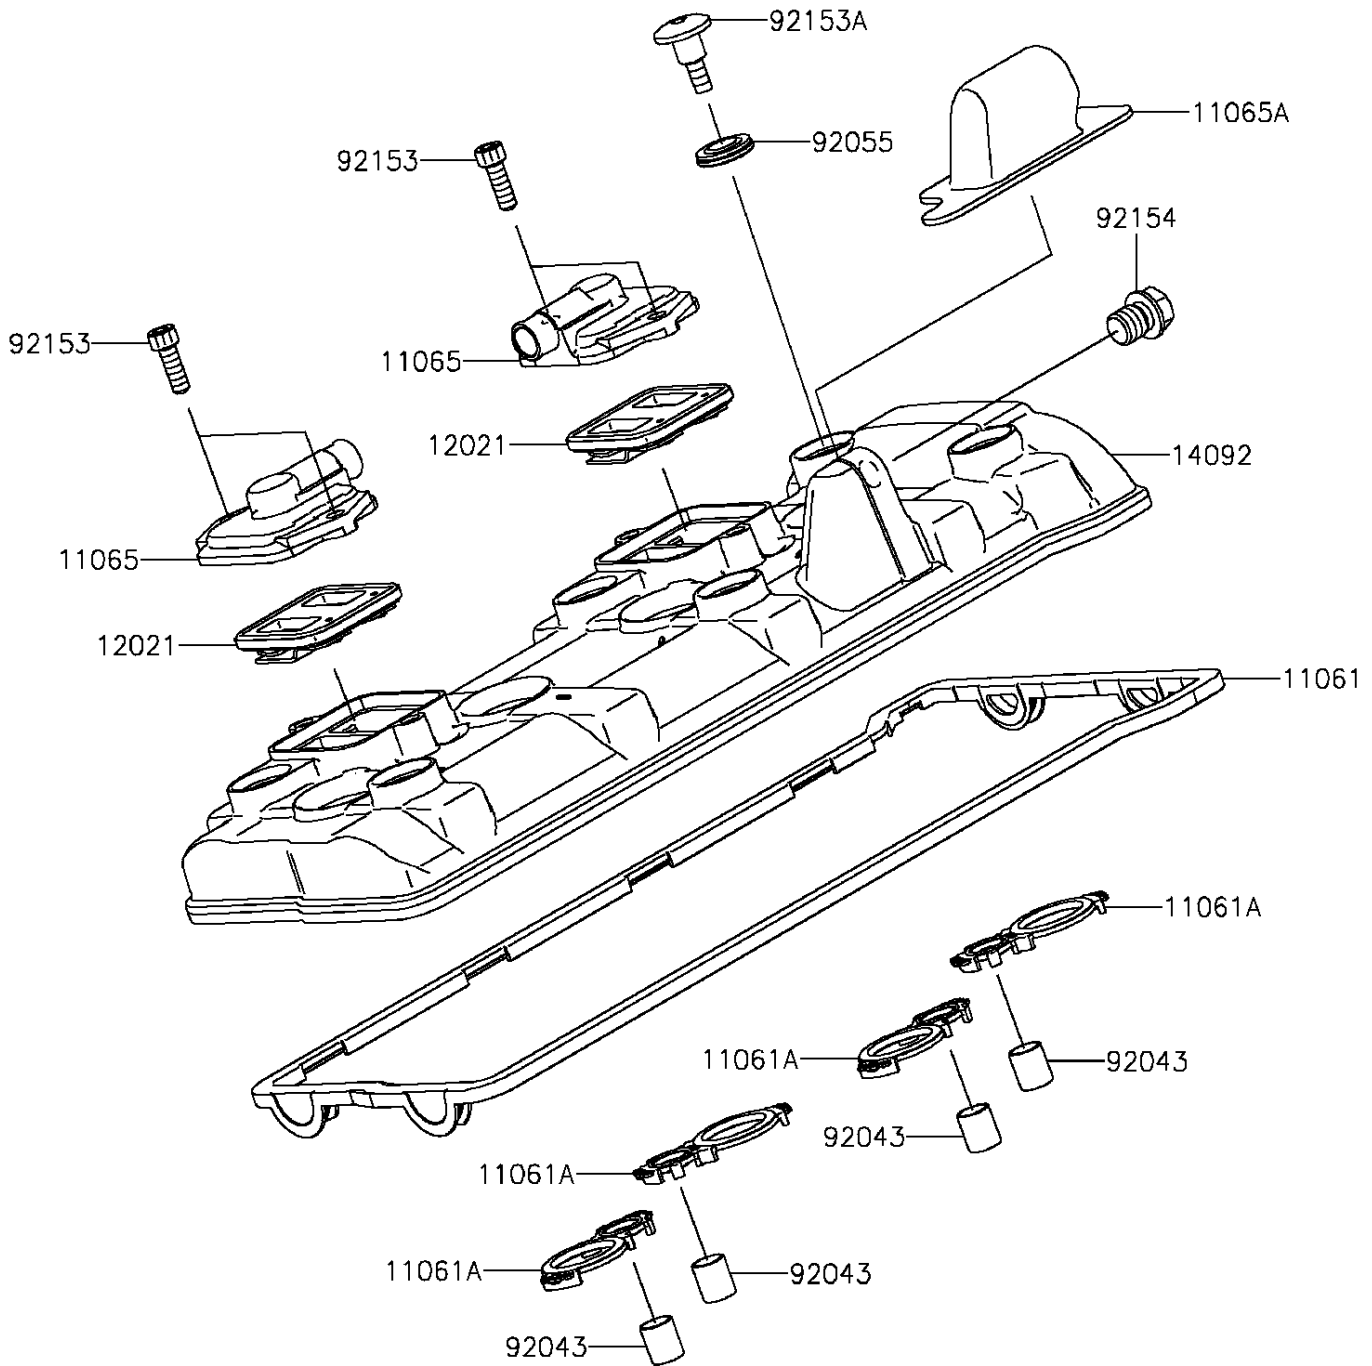

2015 Ninja® ZX™-10R PARTS DIAGRAM

Cylinder Head Cover

E1112

2015 Ninja® ZX™ -10R PARTS LIST

Cylinder Head Cover

ITEM NAME	PART NUMBER	QUANTITY
GASKET,HEAD COVER (Ref # 11061)	11061-0436	1
GASKET,PLUG HOLE (Ref # 11061A)	11061-0437	4
CAP (Ref # 11065)	11065-0360	2
CAP (Ref # 11065A)	11065-0729	1
VALVE-ASSY-REED (Ref # 12021)	12021-0021	2
COVER,HEAD (Ref # 14092)	14092-0147	1
PIN,10.1X12X14 (Ref # 92043)	92043-4009	4
RING-O (Ref # 92055)	92055-0187	6
BOLT,SOCKET,6X18 (Ref # 92153)	92153-1284	4
BOLT,SOCKET,6X22.5 (Ref # 92153A)	92153-1779	6
BOLT,FLANGED,12X13 (Ref # 92154)	92154-0756	1