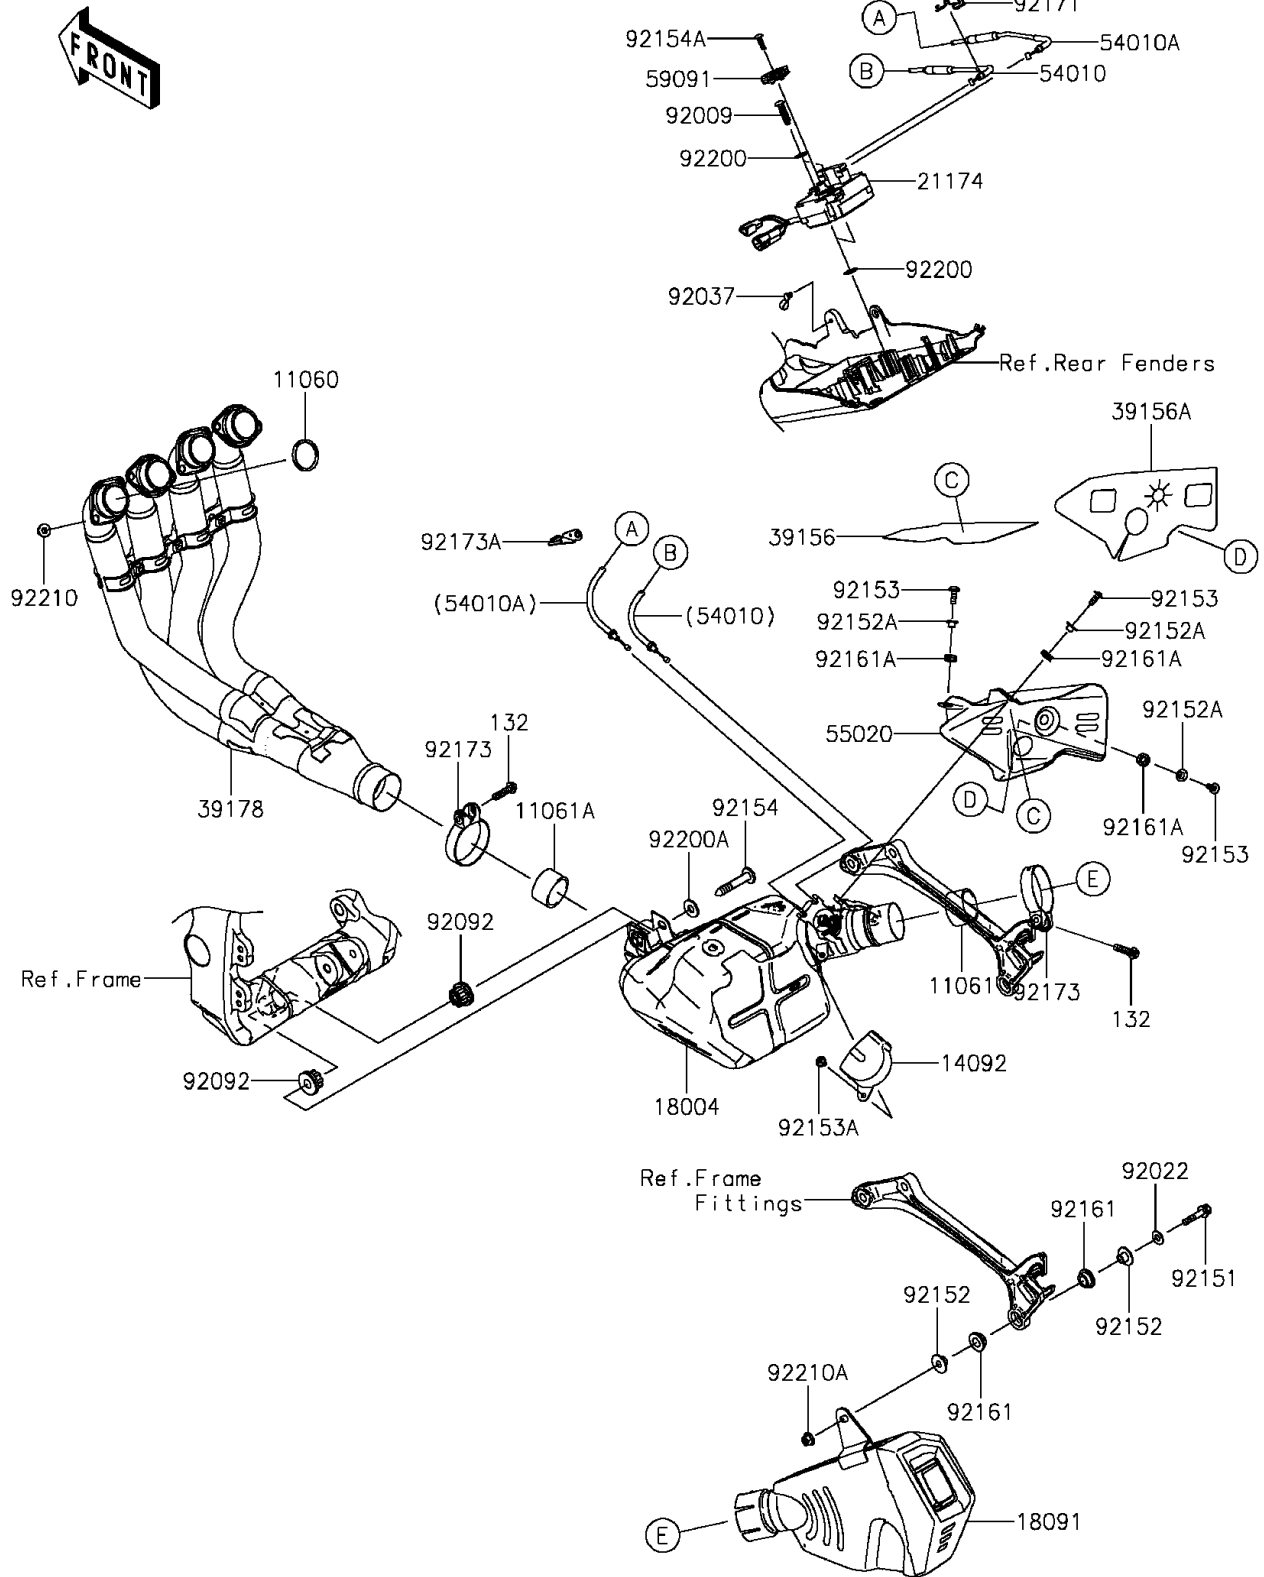

2015 Ninja® ZX™ -10R PARTS DIAGRAM

Muffler(s)

E1140

2015 Ninja® ZX™ -10R PARTS LIST

Muffler(s)

ITEM NAME	PART NUMBER	QUANTITY
GASKET,EXHAUST PIPE (Ref # 11060)	11060-1203	4
GASKET,50.8X62X30 (Ref # 11061)	11061-0447	1
GASKET,54X62X30 (Ref # 11061A)	11061-0448	1
COVER,PULLEY (Ref # 14092)	14092-0705	1
CHAMBER-PREMUFLER (Ref # 18004)	18004-0010	1
BODY-COMP-MUFFLER (Ref # 18091)	18091-0848	1
MOTOR-ELECTRIC (Ref # 21174)	21174-0005	1
PAD,GUARD,UPP (Ref # 39156)	39156-0731	1
PAD,GUARD,LWR (Ref # 39156A)	39156-0732	1
MANIFOLD-COMP-EXHAUST (Ref # 39178)	39178-0176	1
CABLE,OPEN (Ref # 54010)	54010-0577	1
CABLE,CLOSE (Ref # 54010A)	54010-0578	1
GUARD (Ref # 55020)	55020-0562	1
PULLEY (Ref # 59091)	59091-0007	1
SCREW,TAPPING,6X30 (Ref # 92009)	92009-1481	2
WASHER,8.5X19X1.2 (Ref # 92022)	92022-3730	1
CLAMP,SPEED,L=43 (Ref # 92037)	92037-1290	1
BUSHING-RUBBER,MUFFLER (Ref # 92092)	92092-1087	2
BOLT,FLANGED,8X40 (Ref # 92151)	92151-1532	1
COLLAR (Ref # 92152)	92152-0188	2
COLLAR,6.3X8.3X16 (Ref # 92152A)	92152-0286	3
BOLT,SOCKET,6X16 (Ref # 92153)	92153-0817	3
BOLT,SOCKET,6X10 (Ref # 92153A)	92153-1527	1
BOLT,SOCKET,10X61 (Ref # 92154)	92154-0125	1
BOLT,TORX,5X18 (Ref # 92154A)	92154-0217	1
DAMPER (Ref # 92161)	92161-0135	2
DAMPER (Ref # 92161A)	92161-0308	3
CLAMP (Ref # 92171)	92171-0292	1
CLAMP,64.5MM (Ref # 92173)	92173-0284	2

2015 Ninja® ZX™ -10R PARTS LIST

Muffler(s)

ITEM NAME	PART NUMBER	QUANTITY
CLAMP (Ref # 92173A)	92173-0781	1
WASHER (Ref # 92200)	92200-0078	4
WASHER,10.5X25X2.0 (Ref # 92200A)	92200-1377	1
NUT,8MM (Ref # 92210)	92210-0076	8
NUT,8MM (Ref # 92210A)	92210-0121	1
BOLT-FLANGED-SMALL,8X30 (Ref # 132)	132BC0830	2