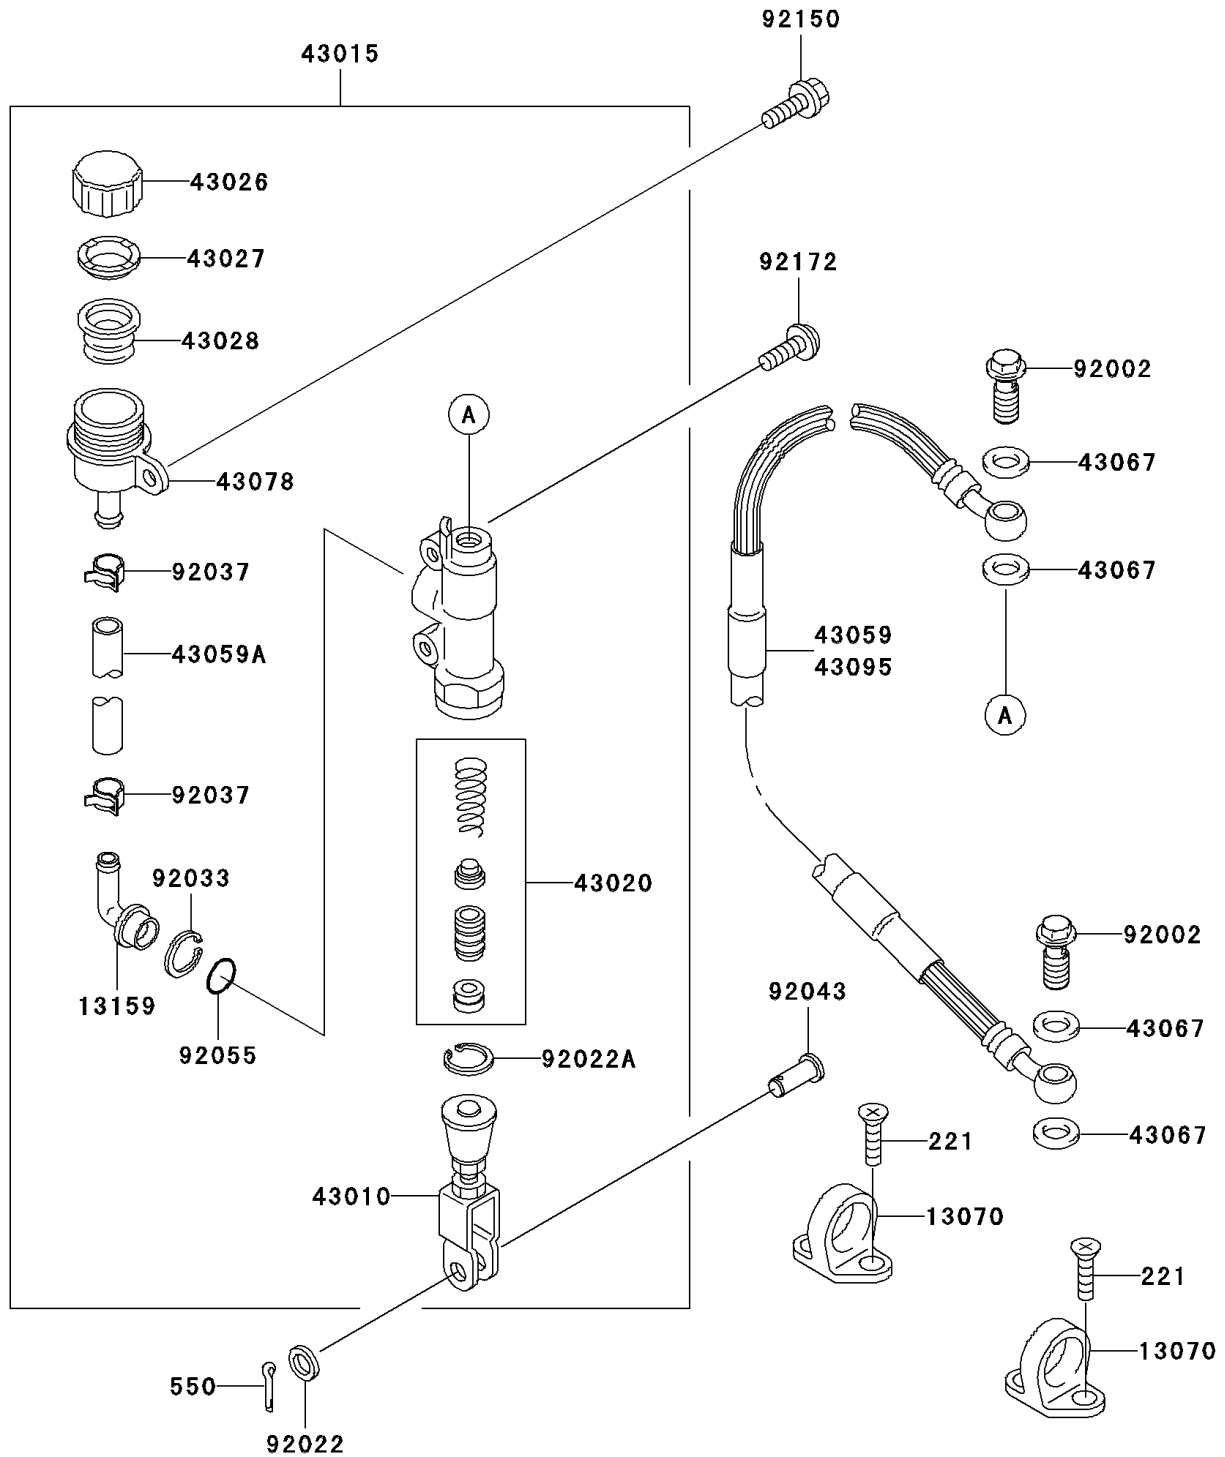

2001 KX85 PARTS DIAGRAM

Rear Master Cylinder

F2293

2001 KX85 PARTS LIST

Rear Master Cylinder

ITEM NAME	PART NUMBER	QUANTITY
SCREW-CSK-CROS (Ref # 221)	221B0510	4
PIN-COTTER,2.0X15 (Ref # 550)	550D2015	1
GUIDE,HOSE (Ref # 13070)	13070-1144	2
CONNECTOR (Ref # 13159)	13159-1056	1
ROD-ASSY-BRAKE (Ref # 43010)	43010-1079	1
CYLINDER-ASSY-MASTER,RR (Ref # 43015)	43015-1606	1
PISTON-COMP-BRAKE (Ref # 43020)	43020-1094	1
CAP-BRAKE (Ref # 43026)	43026-1058	1
PLATE-DIAPHRAGM (Ref # 43027)	43027-1052	1
DIAPHRAGM (Ref # 43028)	43028-1060	1
HOSE-BRAKE,RR MASTER CYLINDER (Ref # 43059)	43059-1654	1
HOSE-BRAKE,RR MASTER CYLINDER (Ref # 43059A)	43059-1670	1
WASHER,10.5X15X1.5 (Ref # 43067)	43067-001	4
RESERVOIR (Ref # 43078)	43078-1068	1
BOLT,OIL,L=23 (Ref # 92002)	92002-1888	2
WASHER,8.5X13X1 (Ref # 92022)	92022-1028	1
WASHER,CIRCRIP (Ref # 92022A)	92022-1601	1
RING-SNAP,20.5MM (Ref # 92033)	92033-1186	1
CLAMP (Ref # 92037)	92037-1710	2
PIN (Ref # 92043)	92043-0004	1
RING-O,MASTER CYLINDER (Ref # 92055)	92055-1251	1
BOLT,6X14 (Ref # 92150)	92150-1340	1
SCREW,6X14 (Ref # 92172)	92172-0107	2