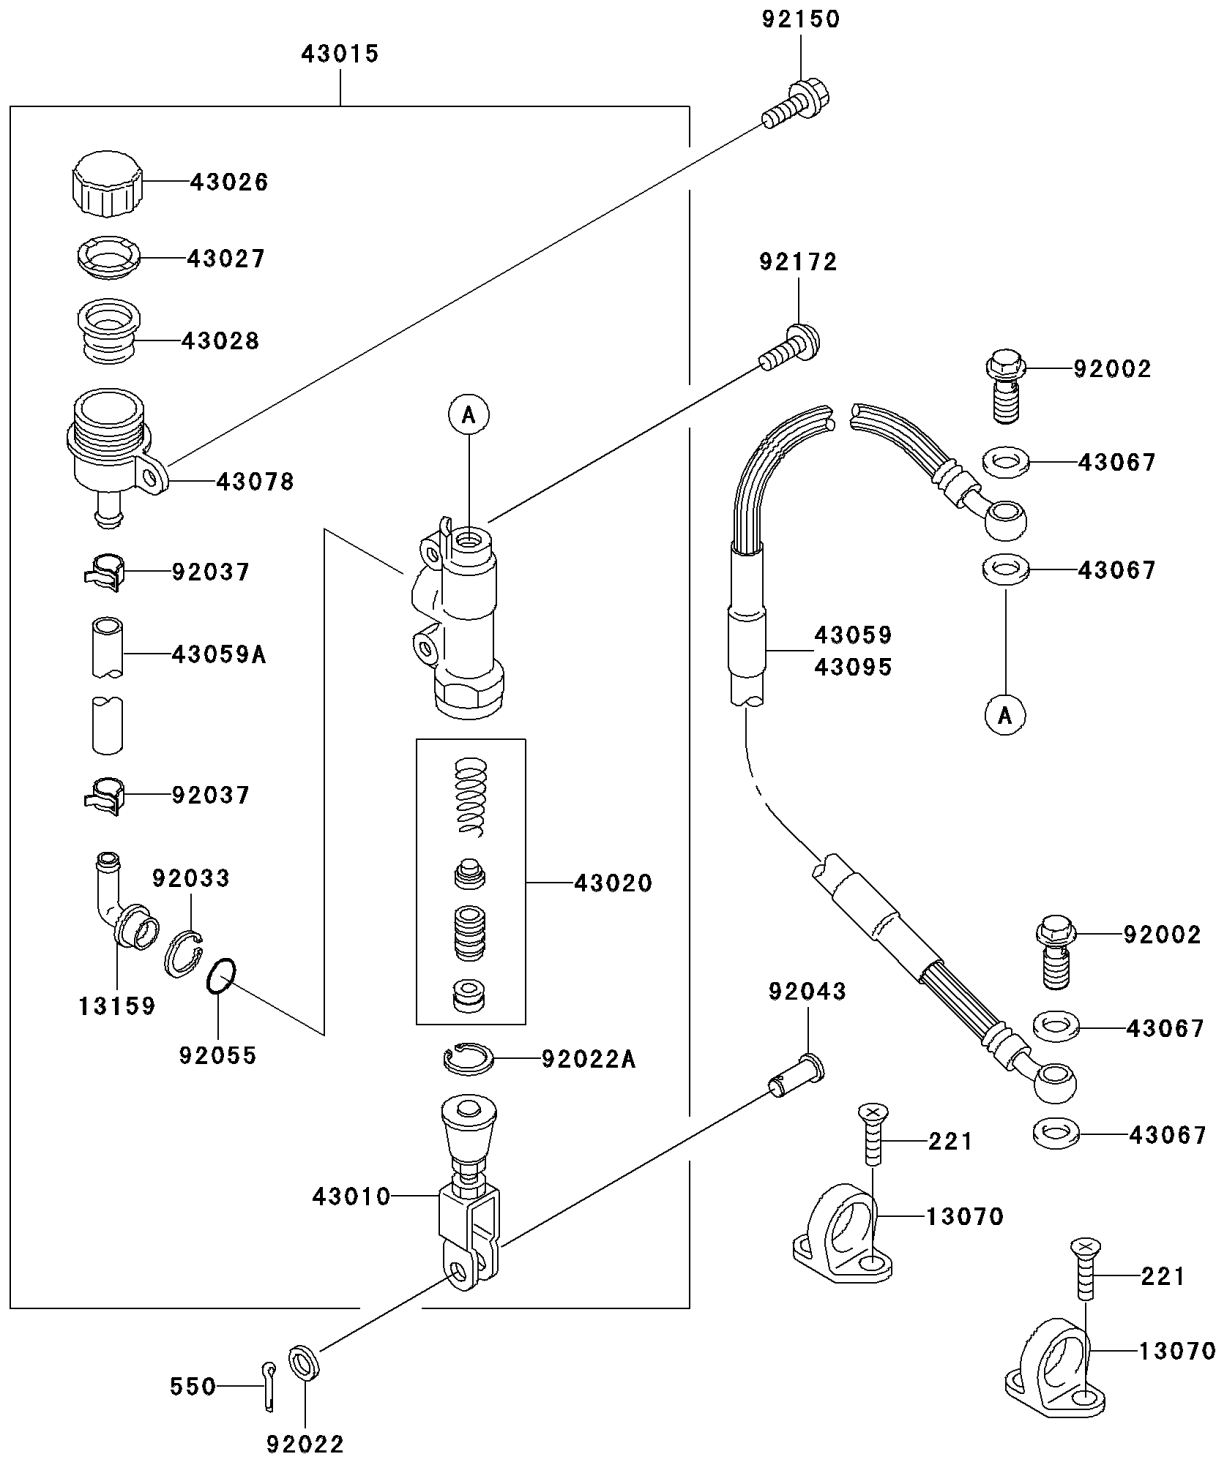

2004 KX85 PARTS DIAGRAM

Rear Master Cylinder

F2293

2004 KX85 PARTS LIST

Rear Master Cylinder

ITEM NAME	PART NUMBER	QUANTITY
SCREW-CSK-CROS (Ref # 221)	221B0510	4
PIN-COTTER,2.0X15 (Ref # 550)	550D2015	1
GUIDE,HOSE (Ref # 13070)	13070-1144	2
CONNECTOR (Ref # 13159)	13159-1056	1
ROD-ASSY-BRAKE (Ref # 43010)	43010-1079	1
CYLINDER-ASSY-MASTER,RR (Ref # 43015)	43015-1606	1
PISTON-COMP-BRAKE (Ref # 43020)	43020-1094	1
CAP-BRAKE (Ref # 43026)	43026-1058	1
PLATE-DIAPHRAGM (Ref # 43027)	43027-1052	1
DIAPHRAGM (Ref # 43028)	43028-1060	1
HOSE-BRAKE,RR MASTER CYLINDER (Ref # 43059A)	43059-1670	1
WASHER,10.5X15X1.5 (Ref # 43067)	43067-001	4
RESERVOIR (Ref # 43078)	43078-1068	1
HOSE-BRAKE,RR,L=542 (Ref # 43095)	43095-1233	1
BOLT,OIL,L=23 (Ref # 92002)	92002-1888	2
WASHER,8.5X13X1 (Ref # 92022)	92022-1028	1
WASHER,CIRCRIP (Ref # 92022A)	92022-1601	1
RING-SNAP,20.5MM (Ref # 92033)	92033-1186	1
CLAMP (Ref # 92037)	92037-1710	2
PIN (Ref # 92043)	92043-0004	1
RING-O,MASTER CYLINDER (Ref # 92055)	92055-1251	1
BOLT,6X14 (Ref # 92150)	92150-1340	1
SCREW,6X14 (Ref # 92172)	92172-0107	2