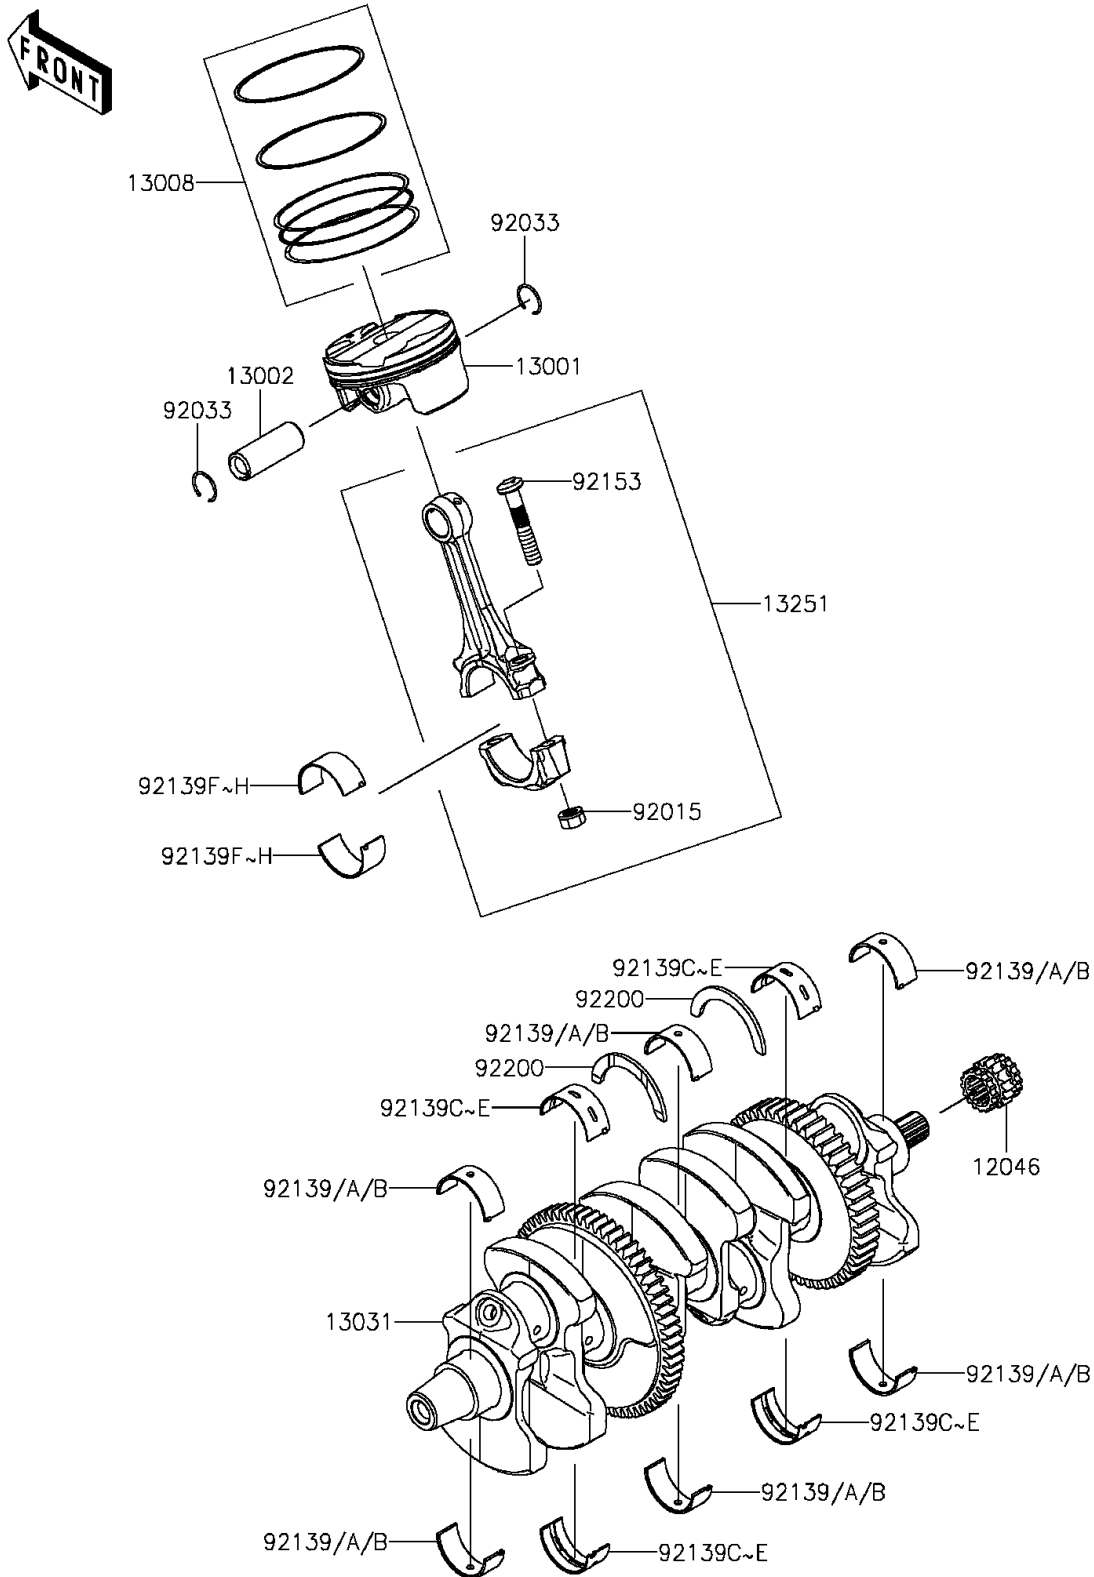

2015 Ninja® ZX™ -10R PARTS DIAGRAM

Crankshaft/Piston(s)

E1320

2015 Ninja® ZX™ -10R PARTS LIST

Crankshaft/Piston(s)

ITEM NAME	PART NUMBER	QUANTITY
SPROCKET,16T (Ref # 12046)	12046-0033	1
PISTON-ENGINE (Ref # 13001)	13001-0129	4
PIN-PISTON (Ref # 13002)	13002-0004	4
RING-SET-PISTON (Ref # 13008)	13008-0041	4
CRANKSHAFT-COMP (Ref # 13031)	13031-0147	1
ROD-ASSY-CONNECTING,HH (Ref # 13251)	13251-0031-HH	4
NUT,FLANGED,8MM (Ref # 92015)	92015-1311	8
RING-SNAP (Ref # 92033)	92033-1054	8
BUSHING,#1,BLUE (Ref # 92139)	92139-0298	AR
BUSHING,#1,BLACK (Ref # 92139A)	92139-0299	6
BUSHING,#1,BROWN (Ref # 92139B)	92139-0300	AR
BUSHING,#2,BLUE (Ref # 92139C)	92139-0301	AR
BUSHING,#2,BLACK (Ref # 92139D)	92139-0302	4
BUSHING,#2,BROWN (Ref # 92139E)	92139-0303	AR
BUSHING,PIN,BLUE (Ref # 92139F)	92139-0719	8
BUSHING,PIN,BLACK (Ref # 92139G)	92139-0720	AR
BUSHING,PIN,BROWN (Ref # 92139H)	92139-0721	AR
BOLT,CON-ROD,M8X45.5 (Ref # 92153)	92153-0809	8
WASHER,T=3.25 (Ref # 92200)	92200-0424	2