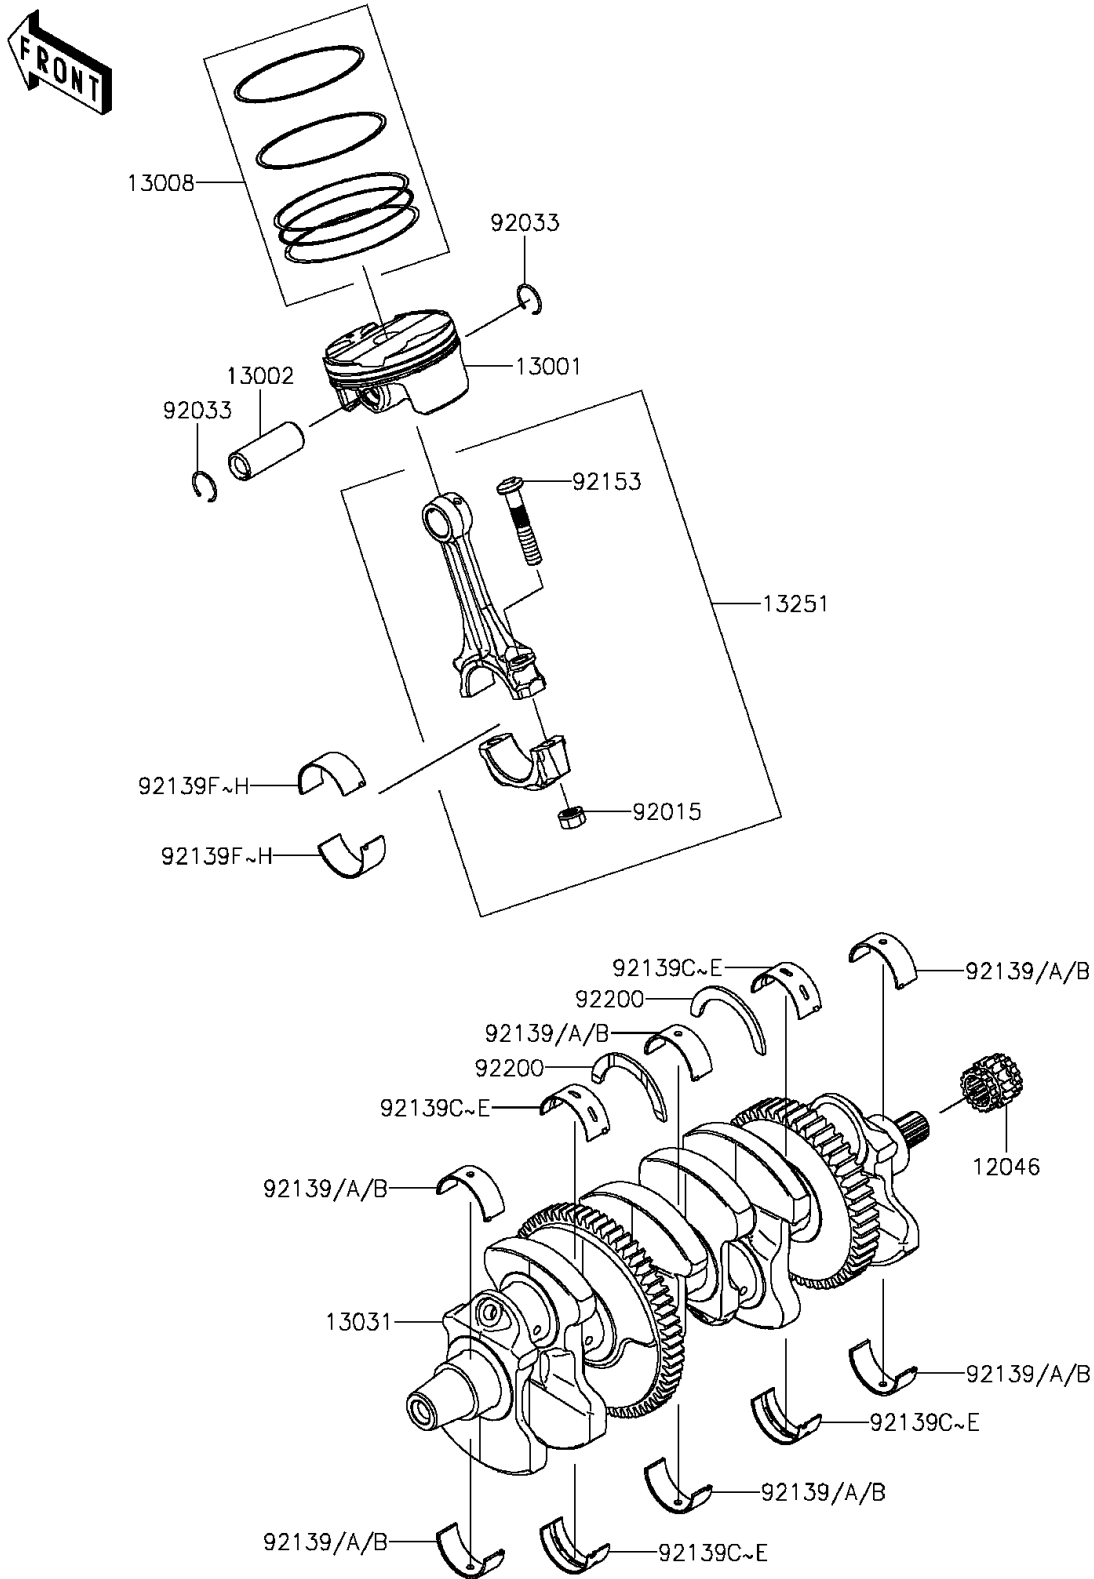

2015 Ninja® ZX™ -10R 30th Anniversary Edition PARTS DIAGRAM

Crankshaft/Piston(s)

E1320

2015 Ninja® ZX™ -10R 30th Anniversary Edition PARTS LIST

Crankshaft/Piston(s)

ITEM NAME

PART NUMBER

QUANTITY
