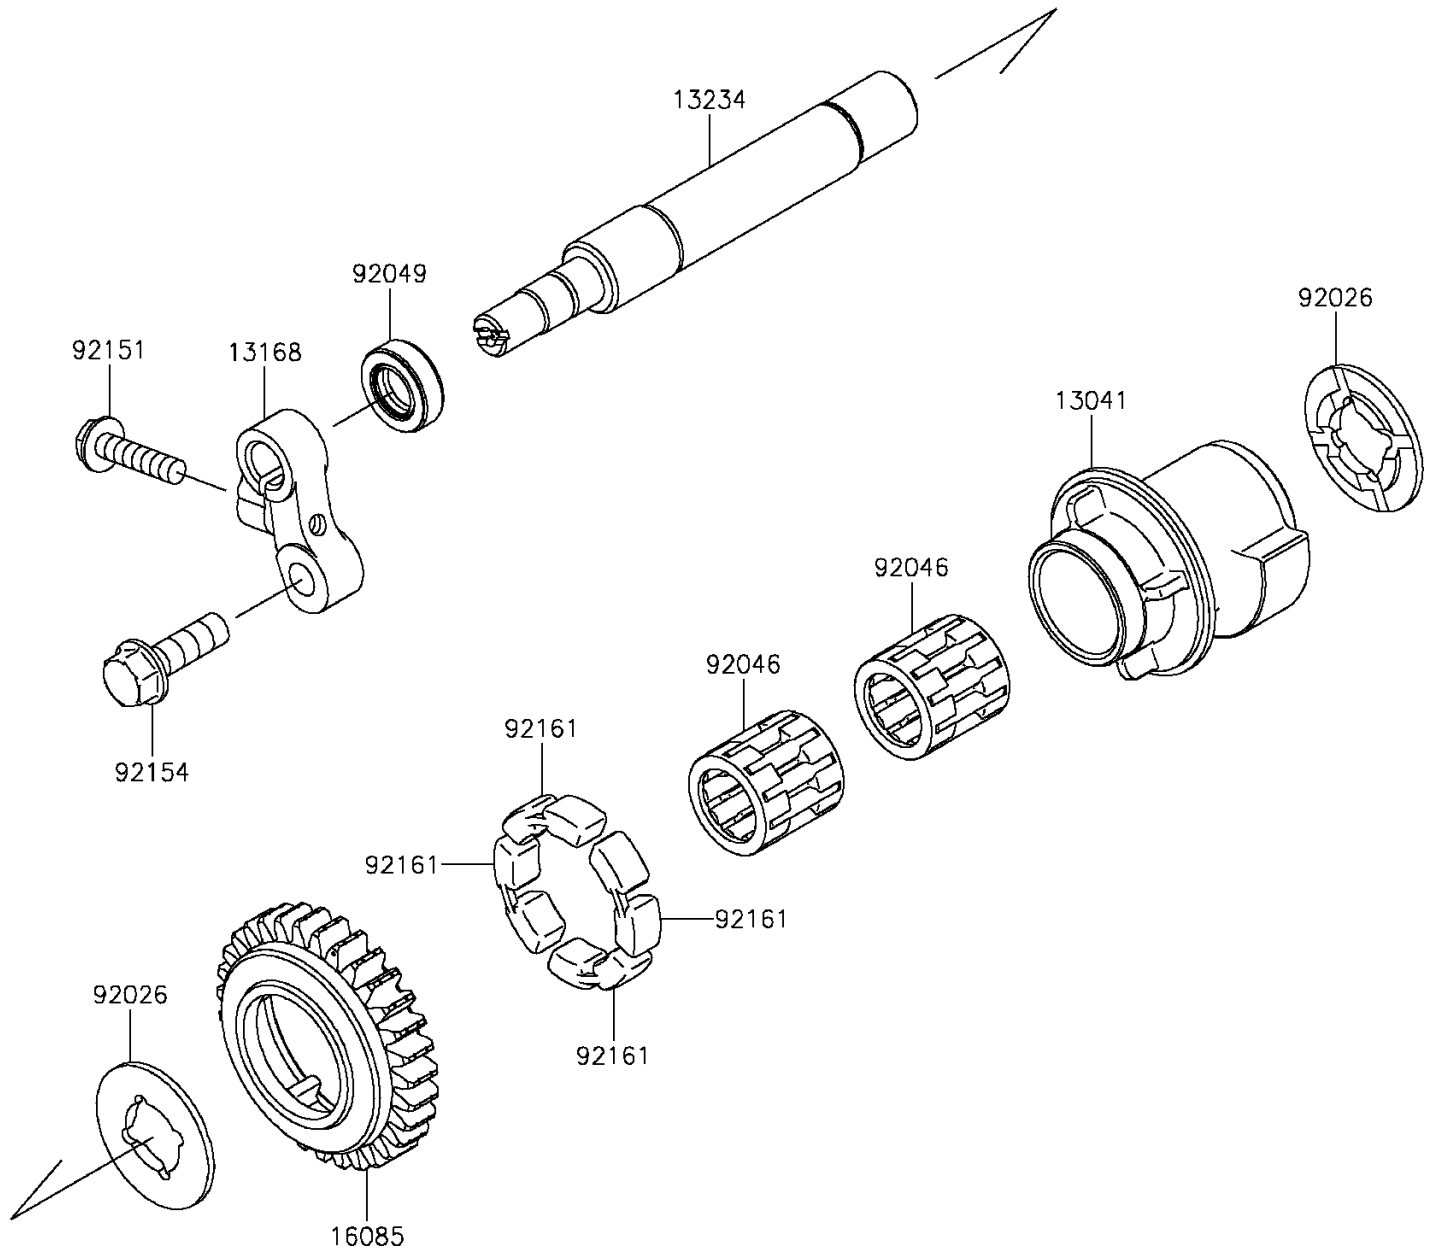

# 2015 Ninja® ZX™-10R PARTS DIAGRAM

Balancer

E1323

## 2015 Ninja® ZX™ -10R PARTS LIST

### Balancer

ITEM NAME	PART NUMBER	QUANTITY
BALANCER (Ref # 13041)	13041-0553	1
LEVER (Ref # 13168)	13168-0115	1
SHAFT-COMP (Ref # 13234)	13234-0589	1
GEAR,BALANCER,31T (Ref # 16085)	16085-0144	1
SPACER (Ref # 92026)	92026-0082	2
BEARING-NEEDLE (Ref # 92046)	92046-1266	2
SEAL-OIL (Ref # 92049)	92049-0720	1
BOLT,FLANGED-SMALL,6X25 (Ref # 92151)	92151-1930	1
BOLT,FLANGED,8X25 (Ref # 92154)	92154-0413	1
DAMPER (Ref # 92161)	92161-1055	4