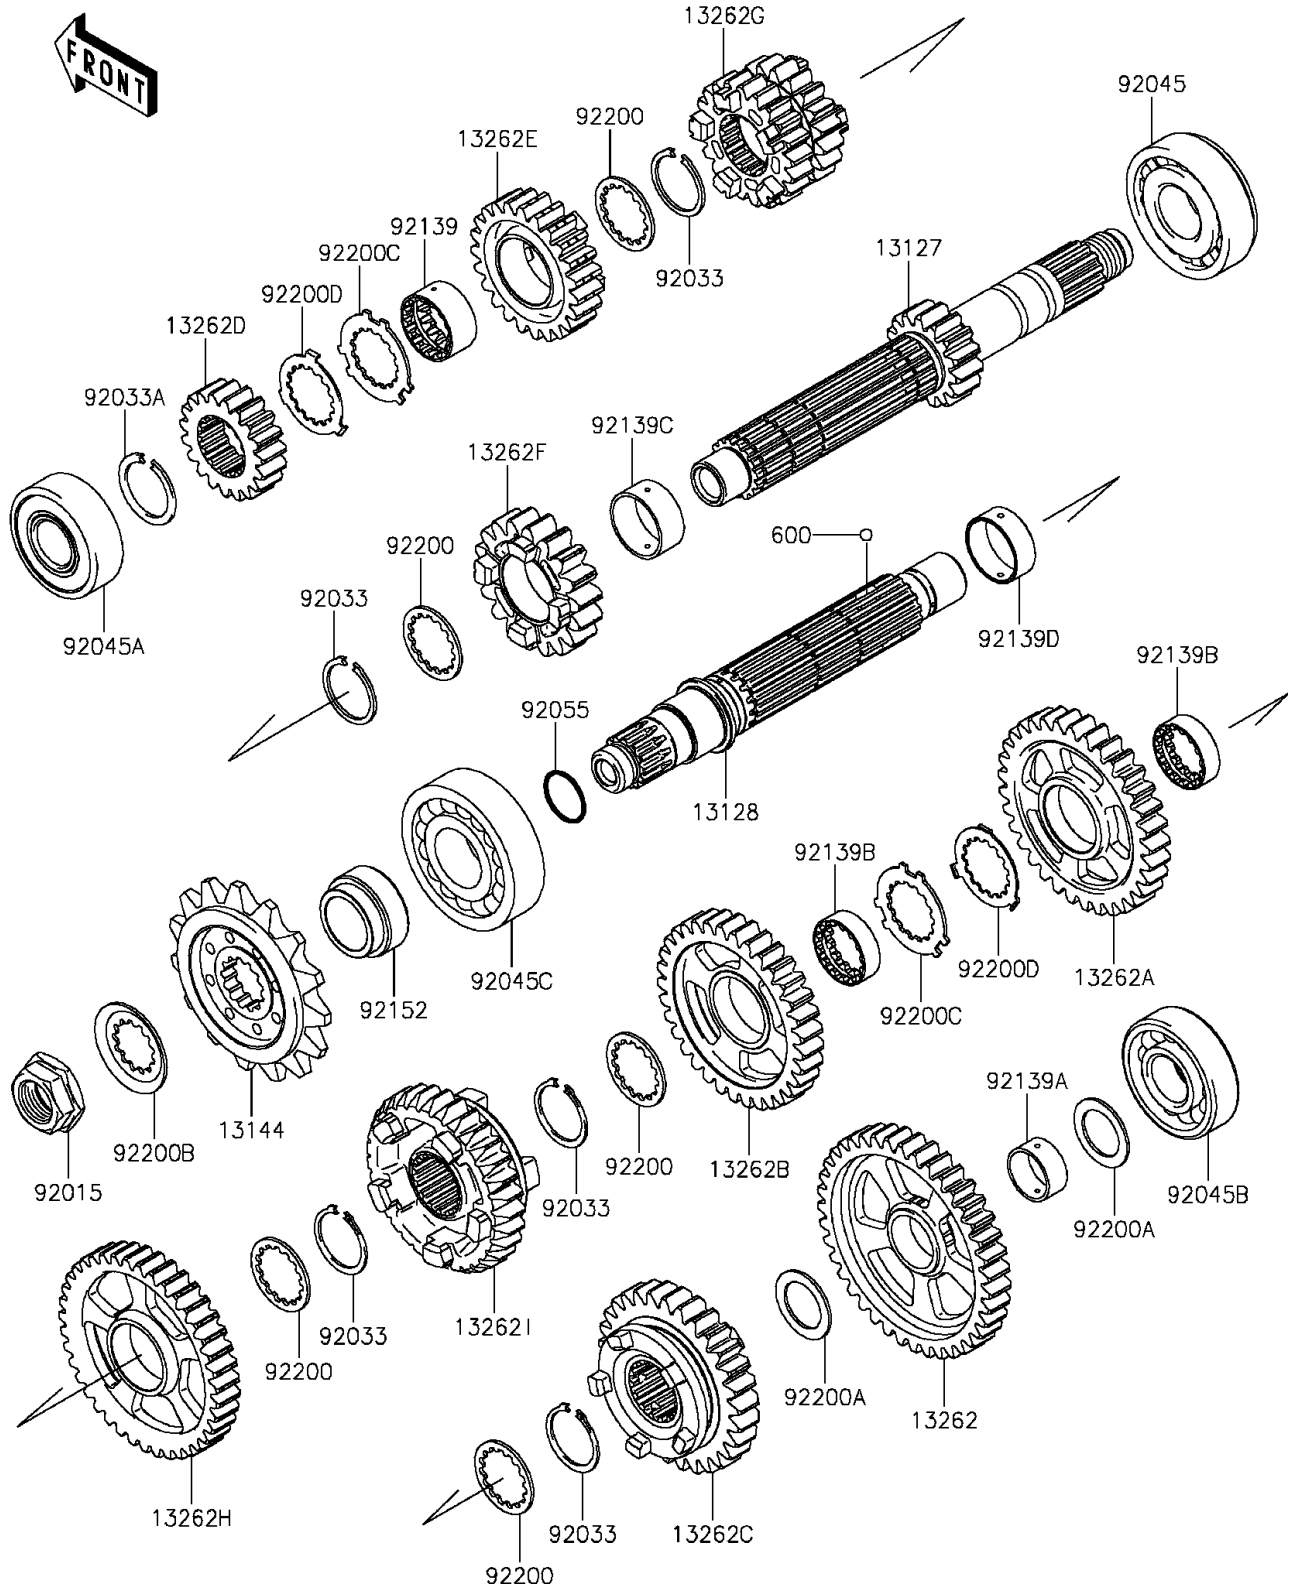

# 2015 Ninja® ZX™ -10R PARTS DIAGRAM

Transmission

E1361

## 2015 Ninja® ZX™-10R PARTS LIST

### Transmission

ITEM NAME	PART NUMBER	QUANTITY
SHAFT-TRANSMISSION INPUT (Ref # 13127)	13127-0636	1
SHAFT-TRANSMISSION OUTPUT (Ref # 13128)	13128-0670	1
SPROCKET-OUTPUT,17T,#525 (Ref # 13144)	13144-0004	1
GEAR,OUTPUT LOW,39T (Ref # 13262)	13262-0615	1
GEAR,OUTPUT 3RD,33T (Ref # 13262A)	13262-0803	1
GEAR,OUTPUT 4TH,33T (Ref # 13262B)	13262-0804	1
GEAR,OUTPUT 5TH,26T (Ref # 13262C)	13262-0805	1
GEAR,INPUT 2ND,19T (Ref # 13262D)	13262-0856	1
GEAR,INPUT TOP,23T (Ref # 13262E)	13262-0869	1
GEAR,INPUT 5TH,18T (Ref # 13262F)	13262-0881	1
GEAR,INPUT 3RD&4TH,19T&21T (Ref # 13262G)	13262-0891	1
GEAR,OUTPUT 2ND,39T (Ref # 13262H)	13262-0916	1
GEAR,OUTPUT TOP,31T (Ref # 13262I)	13262-0917	1
NUT,20MM (Ref # 92015)	92015-1963	1
RING-SNAP,25.9X30.6X1.2 (Ref # 92033)	92033-1037	5
RING-SNAP,T=1.5 (Ref # 92033A)	92033-1249	1
BEARING-BALL,830045-5SH2 (Ref # 92045)	92045-0047	1
BEARING-BALL,DG2152RDDSH2 (Ref # 92045A)	92045-0048	1
BEARING-BALL,63/22LU (Ref # 92045B)	92045-0156	1
BEARING-BALL,63/28 (Ref # 92045C)	92045-1189	1
RING-O,21.5X1.5 (Ref # 92055)	92055-1293	1
BUSHING,GEAR,6TH IN (Ref # 92139)	92139-0036	1
BUSHING,GEAR,LOW OUT (Ref # 92139A)	92139-0038	1
BUSHING,25.0X31.0X9.4 (Ref # 92139B)	92139-0309	2
BUSHING,28.1X31.0X13.5 (Ref # 92139C)	92139-0324	1
BUSHING,28.1X31.0X11.5 (Ref # 92139D)	92139-0734	1
COLLAR (Ref # 92152)	92152-0885	1
WASHER,28.3X34.0X1.6 (Ref # 92200)	92200-0050	5
WASHER,22.1X32.0X1.4 (Ref # 92200A)	92200-0138	2

### Transmission

ITEM NAME	PART NUMBER	QUANTITY
WASHER (Ref # 92200B)	92200-1065	1
WASHER,25.8X40.5X1.5 (Ref # 92200C)	92200-1522	2
WASHER,25.2X37.0X1.0 (Ref # 92200D)	92200-1523	2
BALL-STEEL,5/32 (Ref # 600)	600A0500	3