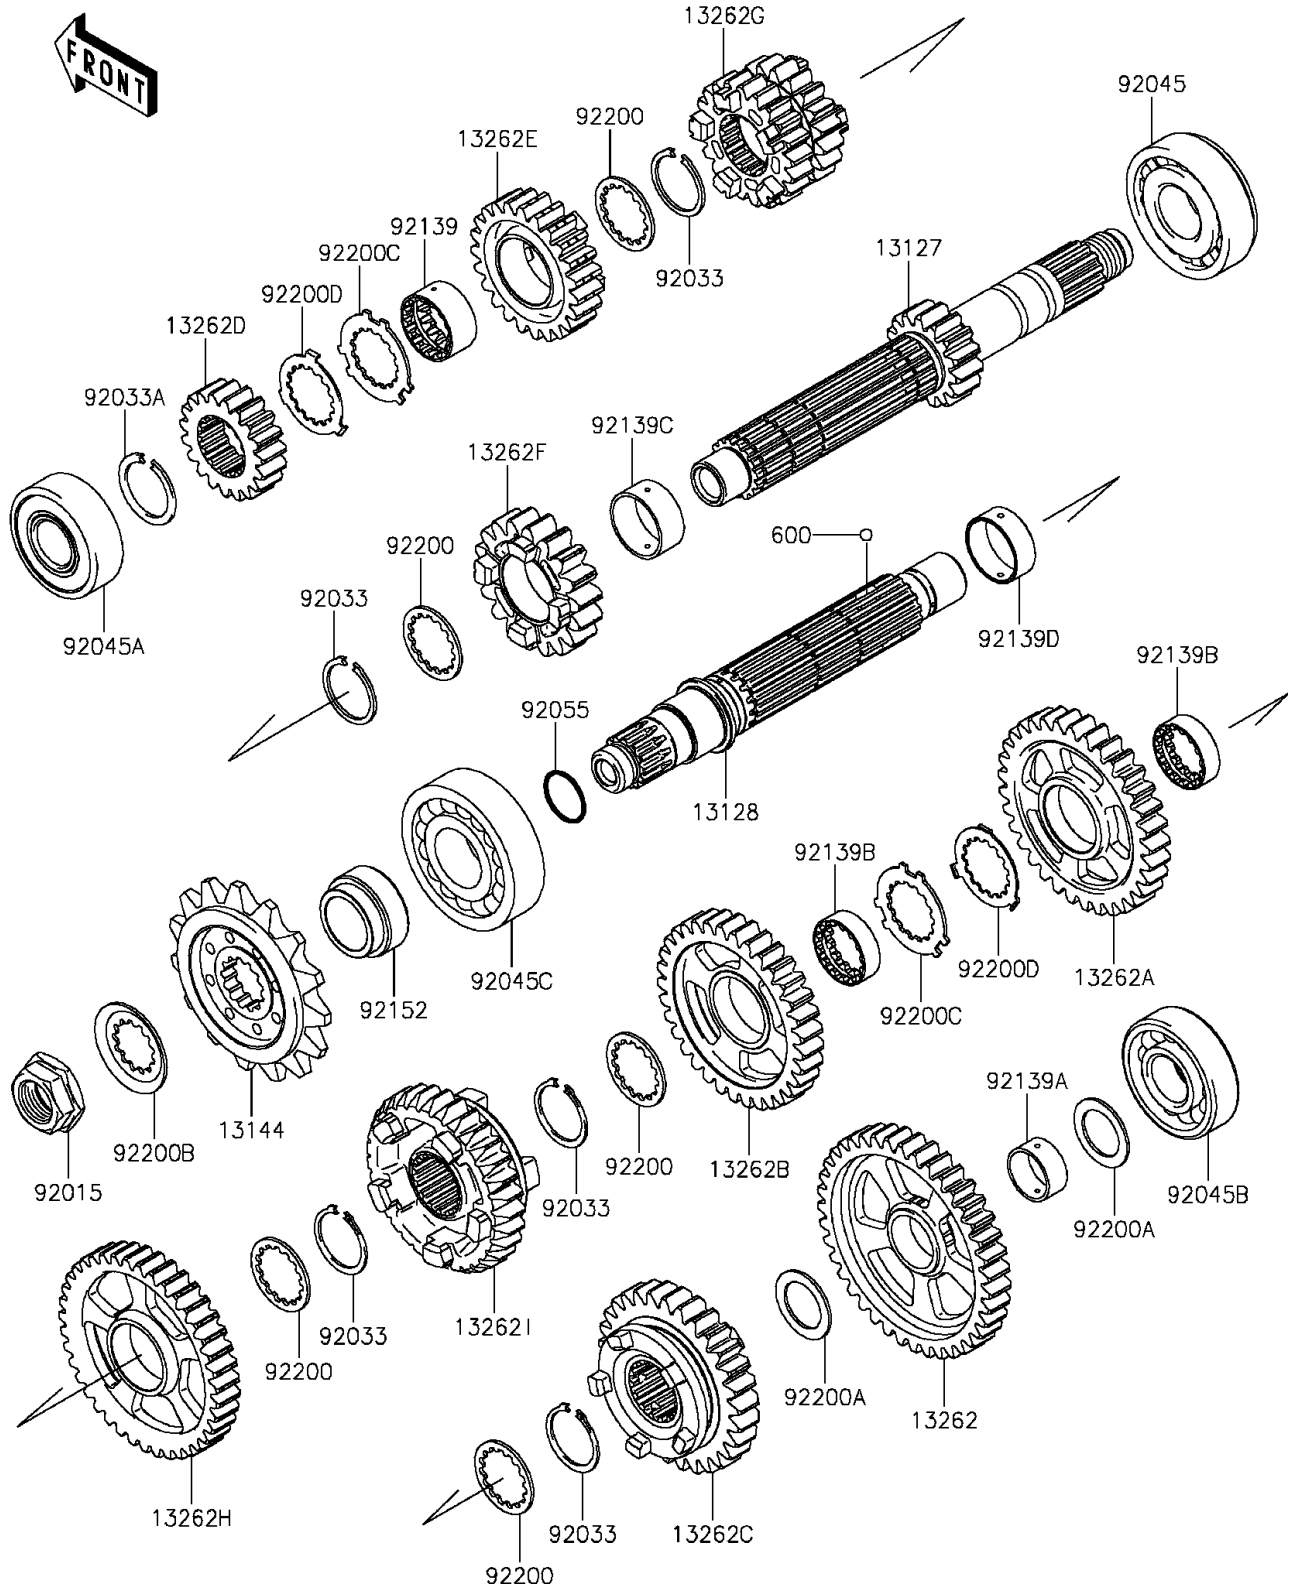

# 2015 Ninja® ZX™ -10R 30th Anniversary Edition PARTS DIAGRAM

Transmission

E1361

# 2015 Ninja® ZX™ -10R 30th Anniversary Edition PARTS LIST

Transmission

ITEM NAME	PART NUMBER	QUANTITY
-----------	-------------	----------