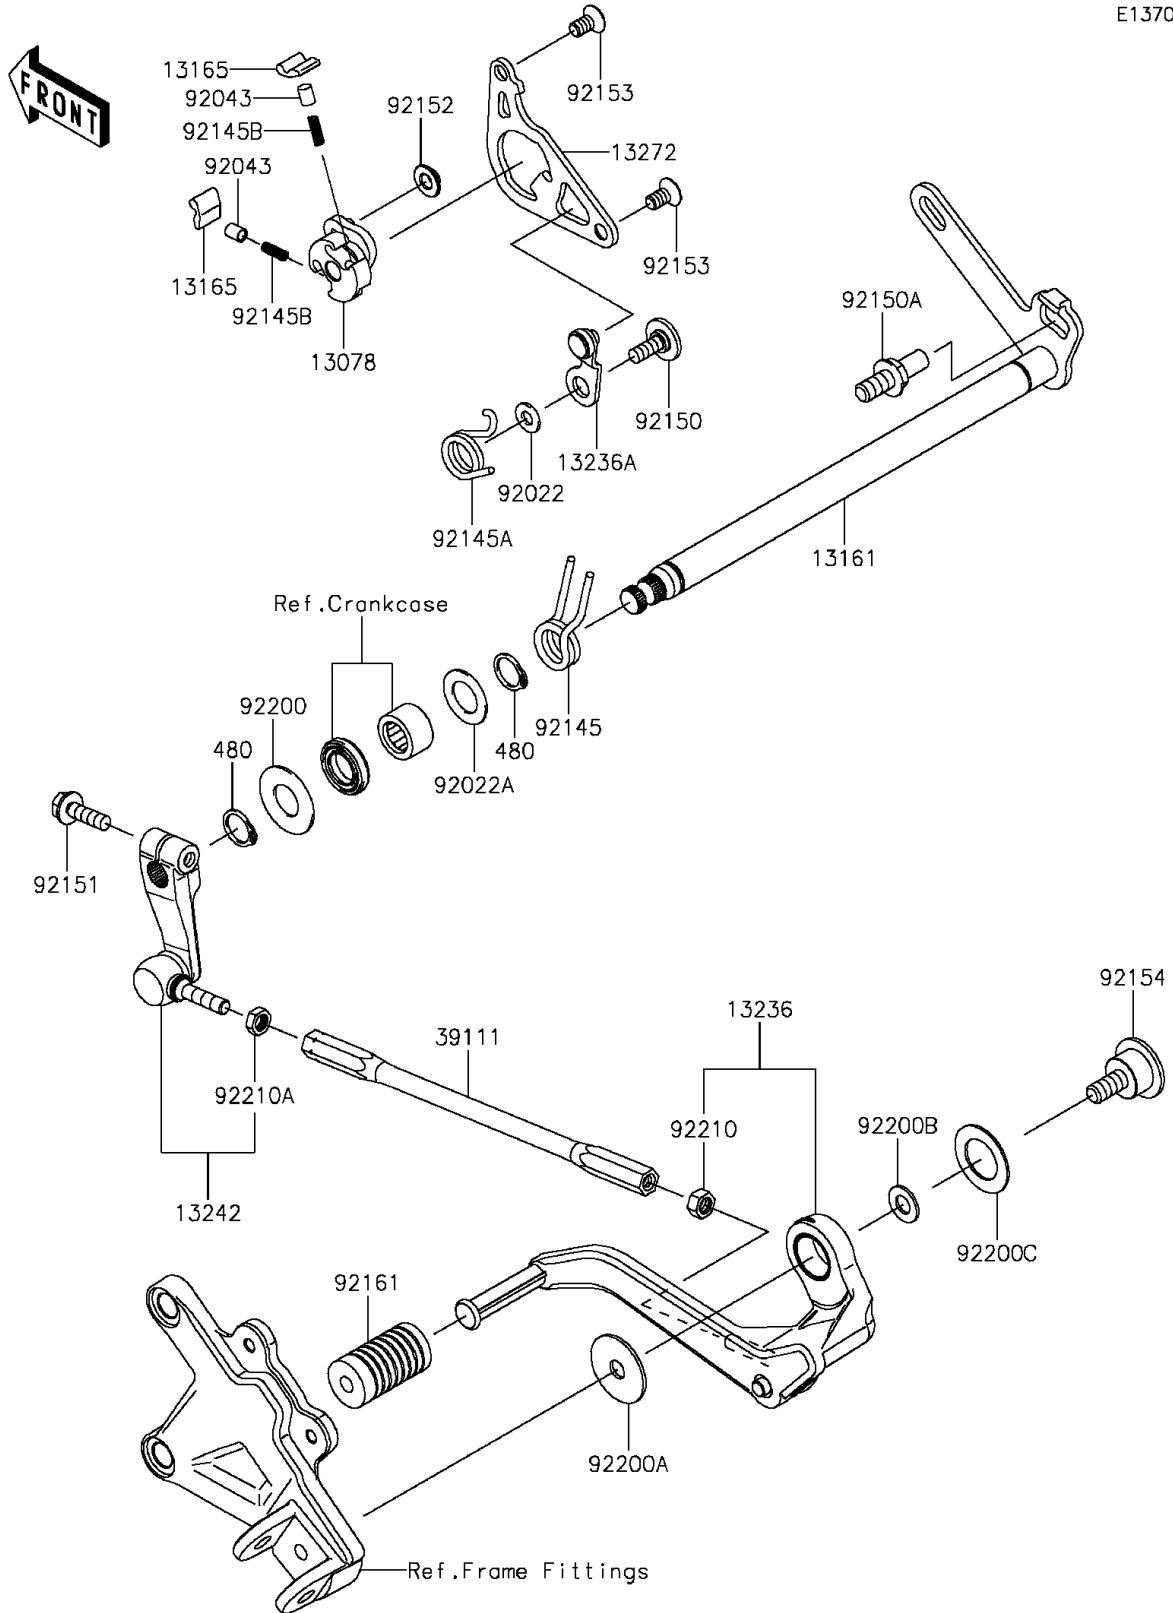

2015 Ninja® ZX™ -10R PARTS DIAGRAM

Gear Change Mechanism

E1370

2015 Ninja® ZX™ -10R PARTS LIST

Gear Change Mechanism

ITEM NAME	PART NUMBER	QUANTITY
RATCHET (Ref # 13078)	13078-0012	1
LEVER-COMP-CHANGE SHAFT (Ref # 13161)	13161-0078	1
PAWL (Ref # 13165)	13165-0018	2
LEVER-COMP,CHANGE PEDAL (Ref # 13236)	13236-0191	1
LEVER-COMP,POSITION (Ref # 13236A)	13236-0192	1
LEVER-ASSY-CHANGE (Ref # 13242)	13242-0066	1
PLATE (Ref # 13272)	13272-1175	1
ROD-TIE (Ref # 39111)	39111-0080	1
WASHER,6X12.8X1.2 (Ref # 92022)	92022-1827	1
WASHER,14.3X24X1 (Ref # 92022A)	92022-272	1
PIN,PLUNGER (Ref # 92043)	92043-1676	2
SPRING (Ref # 92145)	92145-0786	1
SPRING (Ref # 92145A)	92145-0849	1
SPRING (Ref # 92145B)	92145-1490	2
BOLT,SOCKET,6X16 (Ref # 92150)	92150-1673	1
BOLT,RETURN SPRING (Ref # 92150A)	92150-1869	1
BOLT,FLANGED,6X20 (Ref # 92151)	92151-1226	1
COLLAR (Ref # 92152)	92152-1414	1
BOLT,TORX,6X8.7 (Ref # 92153)	92153-1669	2
BOLT (Ref # 92154)	92154-0399	1
DAMPER (Ref # 92161)	92161-0871	1
WASHER (Ref # 92200)	92200-0265	1
WASHER,8.2X30X1.5 (Ref # 92200A)	92200-0810	1
WASHER,8.2X18X1.2 (Ref # 92200B)	92200-0811	1
WASHER,18.3X30X1 (Ref # 92200C)	92200-0812	1
NUT,6MM (Ref # 92210)	92210-1100	1
NUT,LEFT HANDED,6MM (Ref # 92210A)	92210-1101	1
CIRCLIP-TYPE-C,14MM (Ref # 480)	480J1400	2