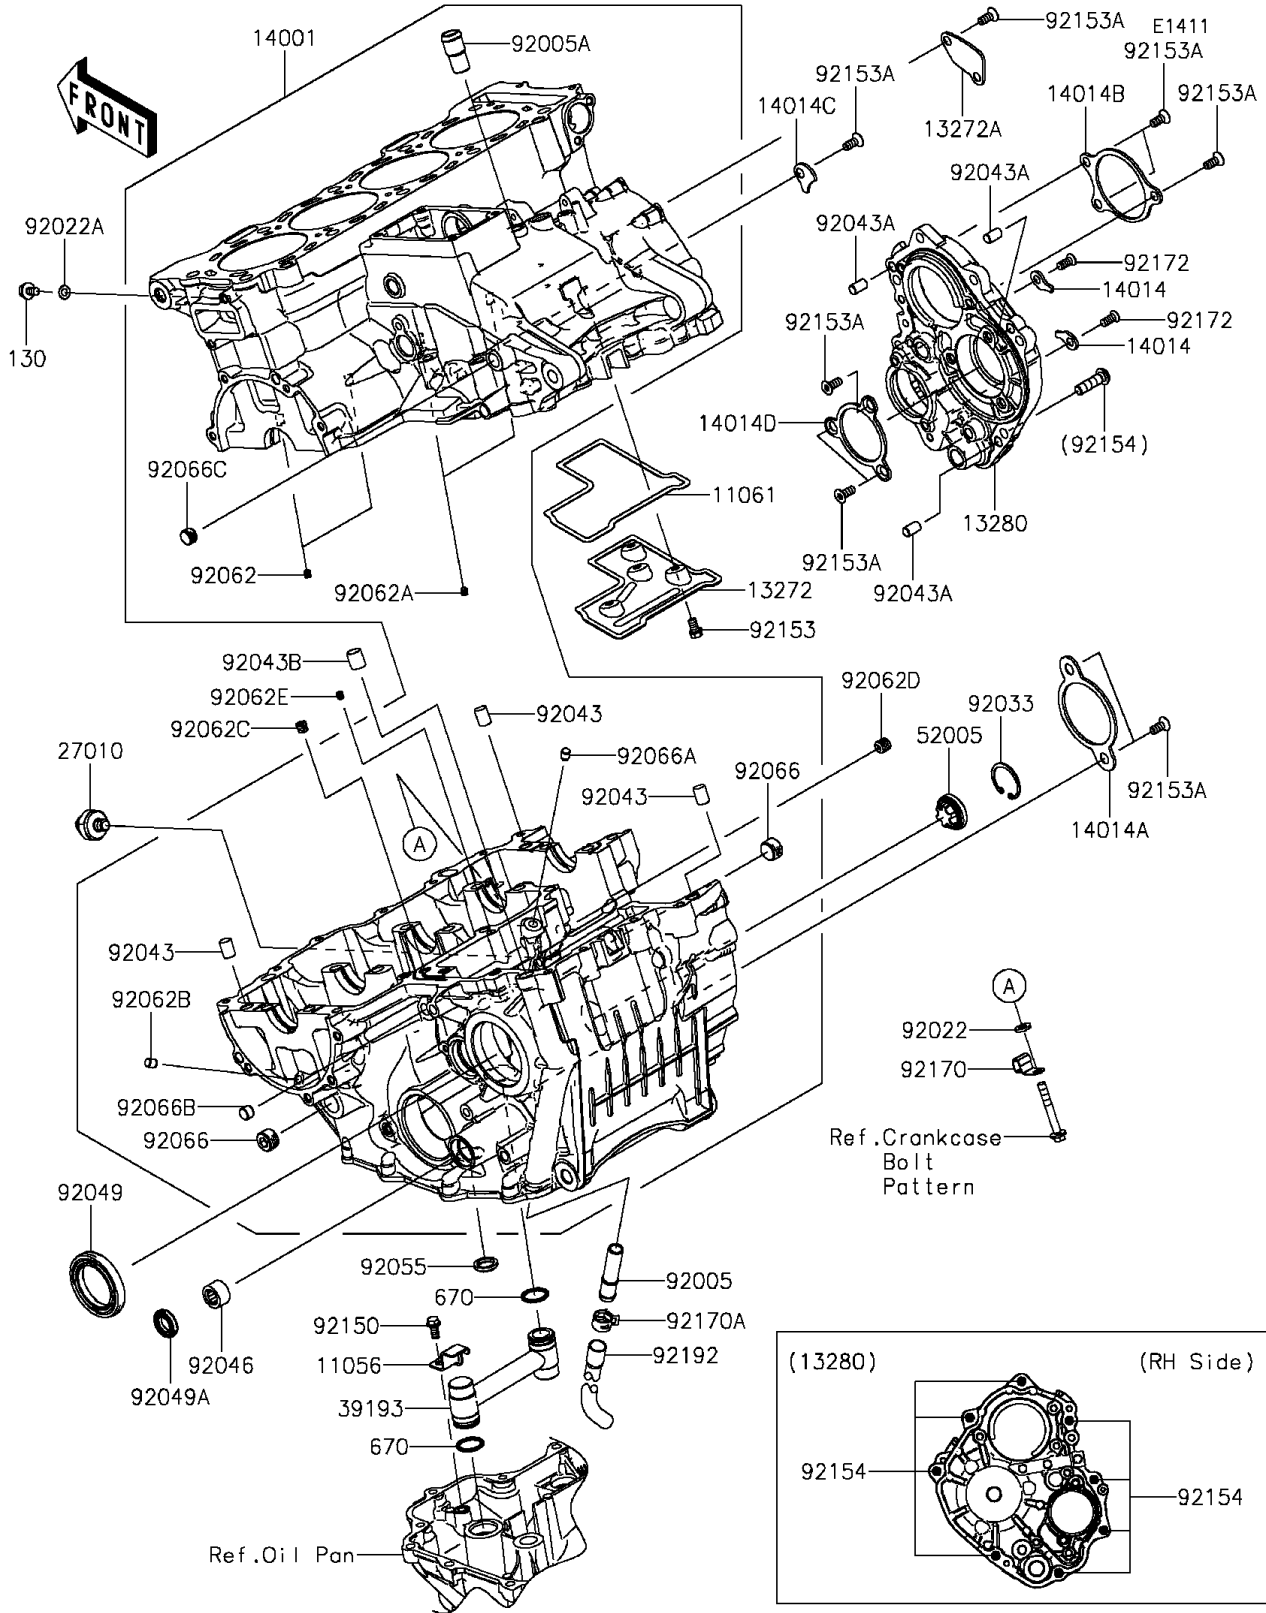

2015 Ninja® ZX™ -10R PARTS DIAGRAM

Crankcase

2015 Ninja® ZX™ -10R PARTS LIST

Crankcase

ITEM NAME	PART NUMBER	QUANTITY
BRACKET,OIL PIPE (Ref # 11056)	11056-0189	1
GASKET,BREATHER ROOM (Ref # 11061)	11061-0435	1
PLATE,BREATHER ROOM (Ref # 13272)	13272-0886	1
PLATE (Ref # 13272A)	13272-0887	1
HOLDER,TRANSMISSION (Ref # 13280)	13280-0744	1
SET-CRANKCASE (Ref # 14001)	14001-0598	1
PLATE-POSITION (Ref # 14014)	14014-0042	2
PLATE-POSITION (Ref # 14014A)	14014-0044	1
PLATE-POSITION (Ref # 14014B)	14014-0046	1
PLATE-POSITION (Ref # 14014C)	14014-0559	1
PLATE-POSITION (Ref # 14014D)	14014-0560	1
SWITCH,OIL PRESSURE (Ref # 27010)	27010-1313	1
PIPE-OIL (Ref # 39193)	39193-0061	1
GAUGE (Ref # 52005)	52005-1120	1
FITTING (Ref # 92005)	92005-0126	1
FITTING,BREATHER (Ref # 92005A)	92005-1238	1
WASHER,6.5X13X2.0 (Ref # 92022)	92022-1523	1
WASHER,6.2X11X1 (Ref # 92022A)	92022-304	1
RING-SNAP (Ref # 92033)	92033-1305	1
PIN,10X14 (Ref # 92043)	92043-1506	3
PIN,8X14 (Ref # 92043A)	92043-1567	3
PIN,10.1X12X14 (Ref # 92043B)	92043-4009	1
BEARING-NEEDLE,HK1412FM (Ref # 92046)	92046-0043	1
SEAL-OIL,TC38 57 8 (Ref # 92049)	92049-0068	1
SEAL-OIL,TC14245 (Ref # 92049A)	92049-1520	1
RING-O (Ref # 92055)	92055-0211	1
NOZZLE (Ref # 92062)	92062-0004	2
NOZZLE (Ref # 92062A)	92062-0010	2
NOZZLE (Ref # 92062B)	92062-0012	1