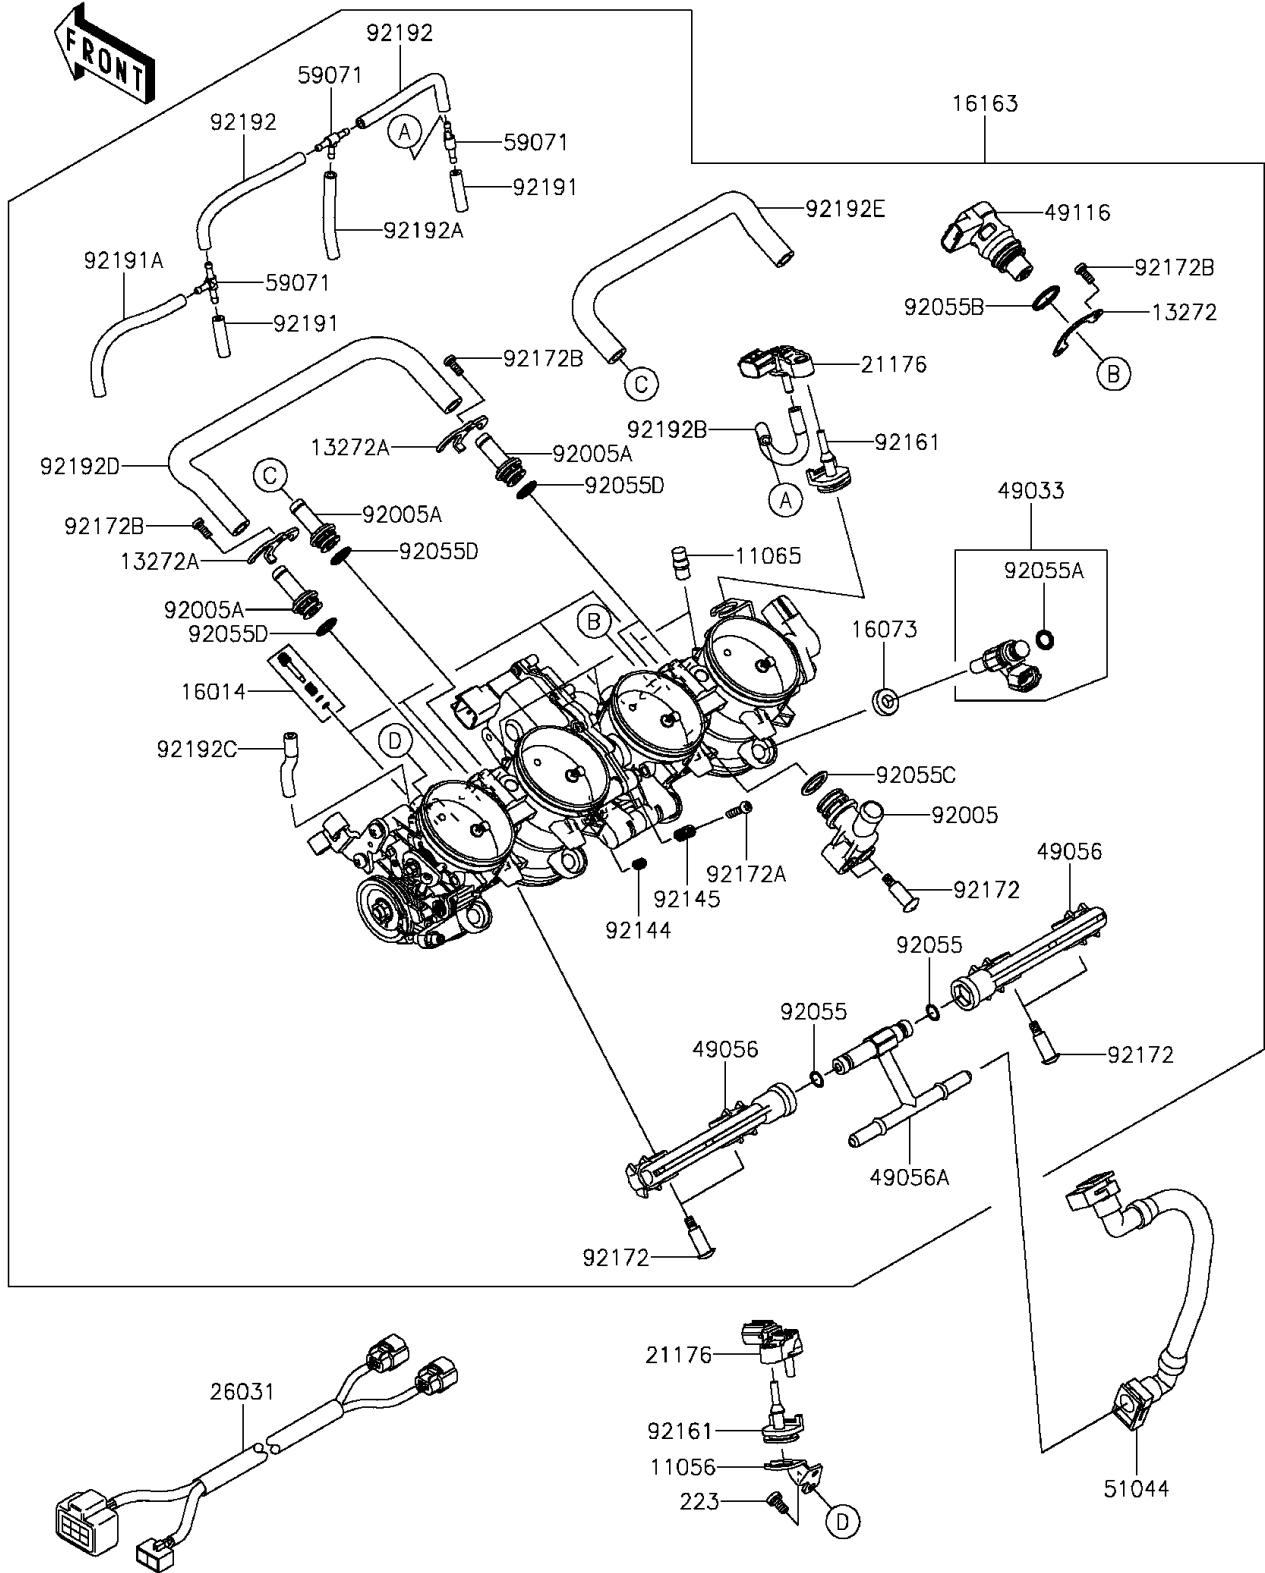

# 2015 Ninja® ZX™ -10R PARTS DIAGRAM

Throttle

E1510

## 2015 Ninja® ZX™-10R PARTS LIST

### Throttle

ITEM NAME	PART NUMBER	QUANTITY
BRACKET (Ref # 11056)	11056-0269	1
CAP (Ref # 11065)	11065-0282	3
PLATE (Ref # 13272)	13272-0873	1
PLATE (Ref # 13272A)	13272-1082	2
SCREW-PILOT AIR (Ref # 16014)	16014-0002	4
INSULATOR (Ref # 16073)	16073-0129	4
THROTTLE-ASSY,TTK47 (Ref # 16163)	16163-0722	1
SENSOR,PRESSURE (Ref # 21176)	21176-0111	2
HARNES,THROTTLE,SUB (Ref # 26031)	26031-0960	1
NOZZLE-INJECTION (Ref # 49033)	49033-0027	4
PIPE-INJECTION (Ref # 49056)	49056-0024	2
PIPE-INJECTION (Ref # 49056A)	49056-0556	1
VALVE-ASSY,ISC (Ref # 49116)	49116-0704	1
TUBE-ASSY,FUEL (Ref # 51044)	51044-0120	1
JOINT,3WAY,T (Ref # 59071)	59071-3752	3
FITTING (Ref # 92005)	92005-0716	1
FITTING (Ref # 92005A)	92005-0717	4
RING-O (Ref # 92055)	92055-0064	2
RING-O,INJECTION NOZZLE (Ref # 92055A)	92055-0124	4
RING-O (Ref # 92055B)	92055-0206	1
RING-O (Ref # 92055C)	92055-0711	1
RING-O (Ref # 92055D)	92055-0712	4
SPRING (Ref # 92144)	92144-1451	1
SPRING,THROTTLE SYNCRO (Ref # 92145)	92145-0055	1
DAMPER (Ref # 92161)	92161-0673	2
SCREW,PIPE INJECTION (Ref # 92172)	92172-0064	6
SCREW (Ref # 92172A)	92172-0499	1
SCREW,TORX (Ref # 92172B)	92172-0720	4
TUBE,3X7X25 (Ref # 92191)	92191-0020	2

### Throttle

ITEM NAME	PART NUMBER	QUANTITY
TUBE,3X7X100 (Ref # 92191A)	92191-0023	1
TUBE,3X7X95 (Ref # 92192)	92192-0018	2
TUBE,3X7X55 (Ref # 92192A)	92192-0106	1
TUBE (Ref # 92192B)	92192-0981	1
TUBE (Ref # 92192C)	92192-0982	1
TUBE (Ref # 92192D)	92192-0983	1
TUBE (Ref # 92192E)	92192-0984	1
SCREW-PAN-WS-CROS,5X10 (Ref # 223)	223AA0510	1