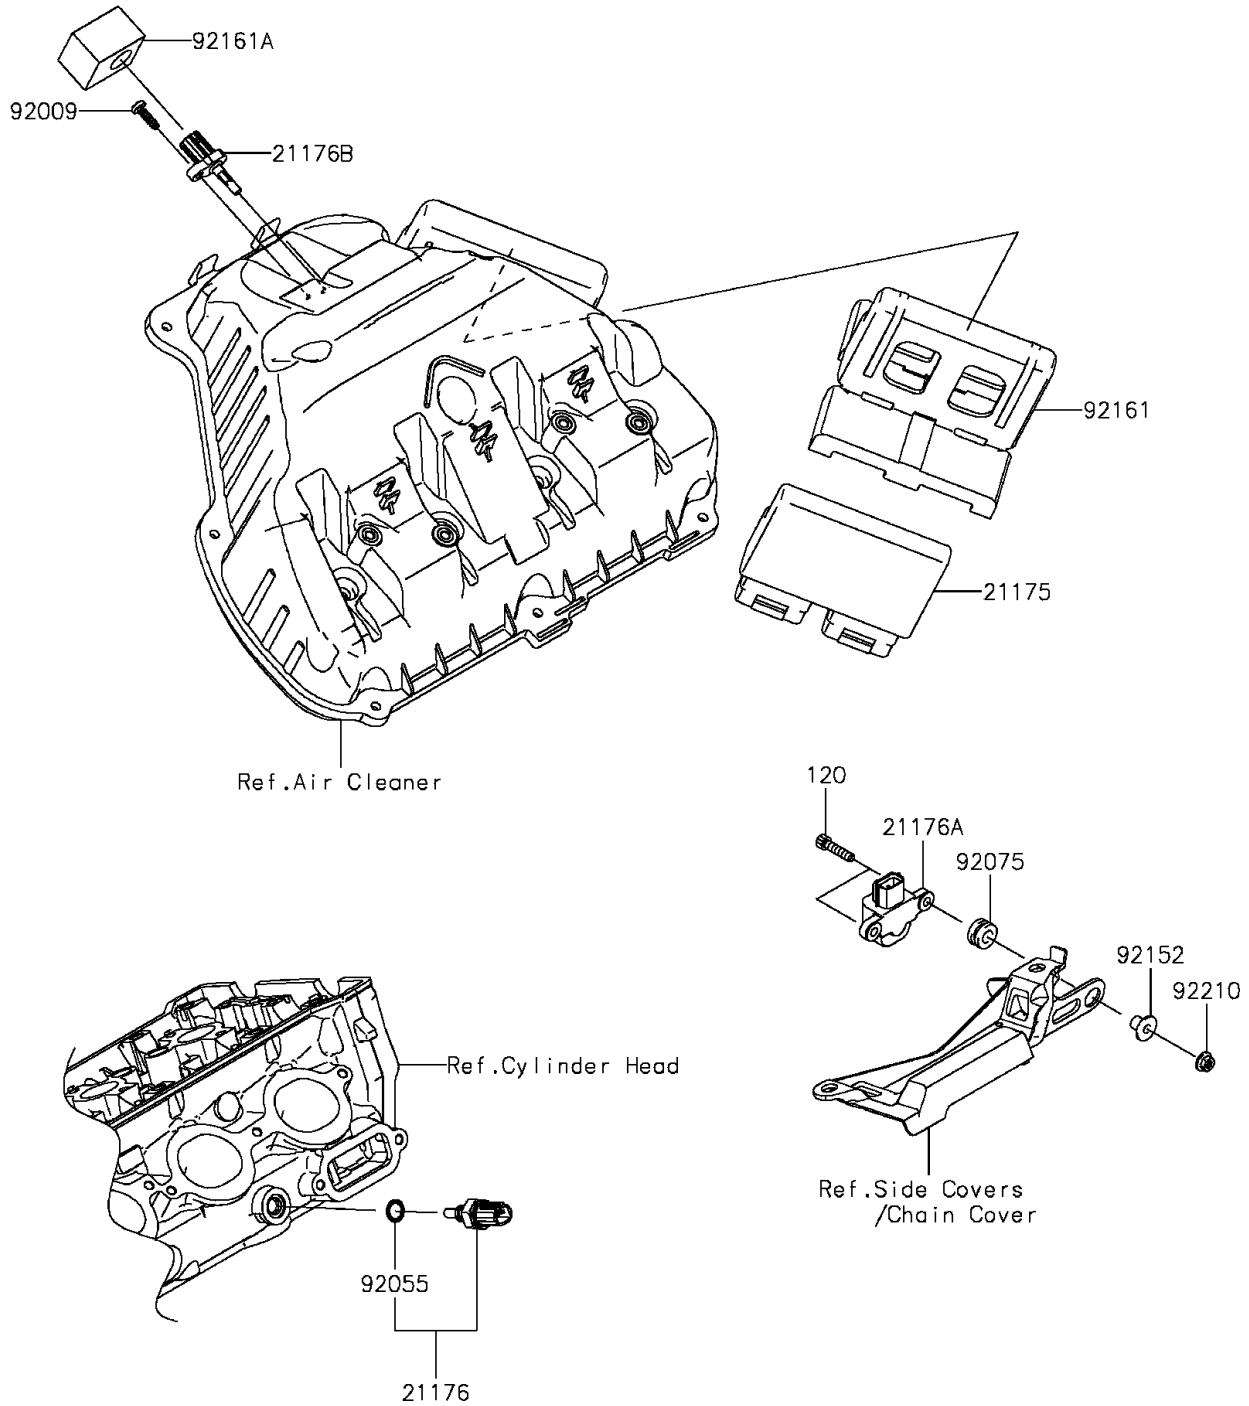

# 2015 Ninja® ZX™ -10R 30th Anniversary Edition PARTS DIAGRAM

Fuel Injection

E1530

# 2015 Ninja® ZX™ -10R 30th Anniversary Edition PARTS LIST

Fuel Injection

ITEM NAME	PART NUMBER	QUANTITY
-----------	-------------	----------