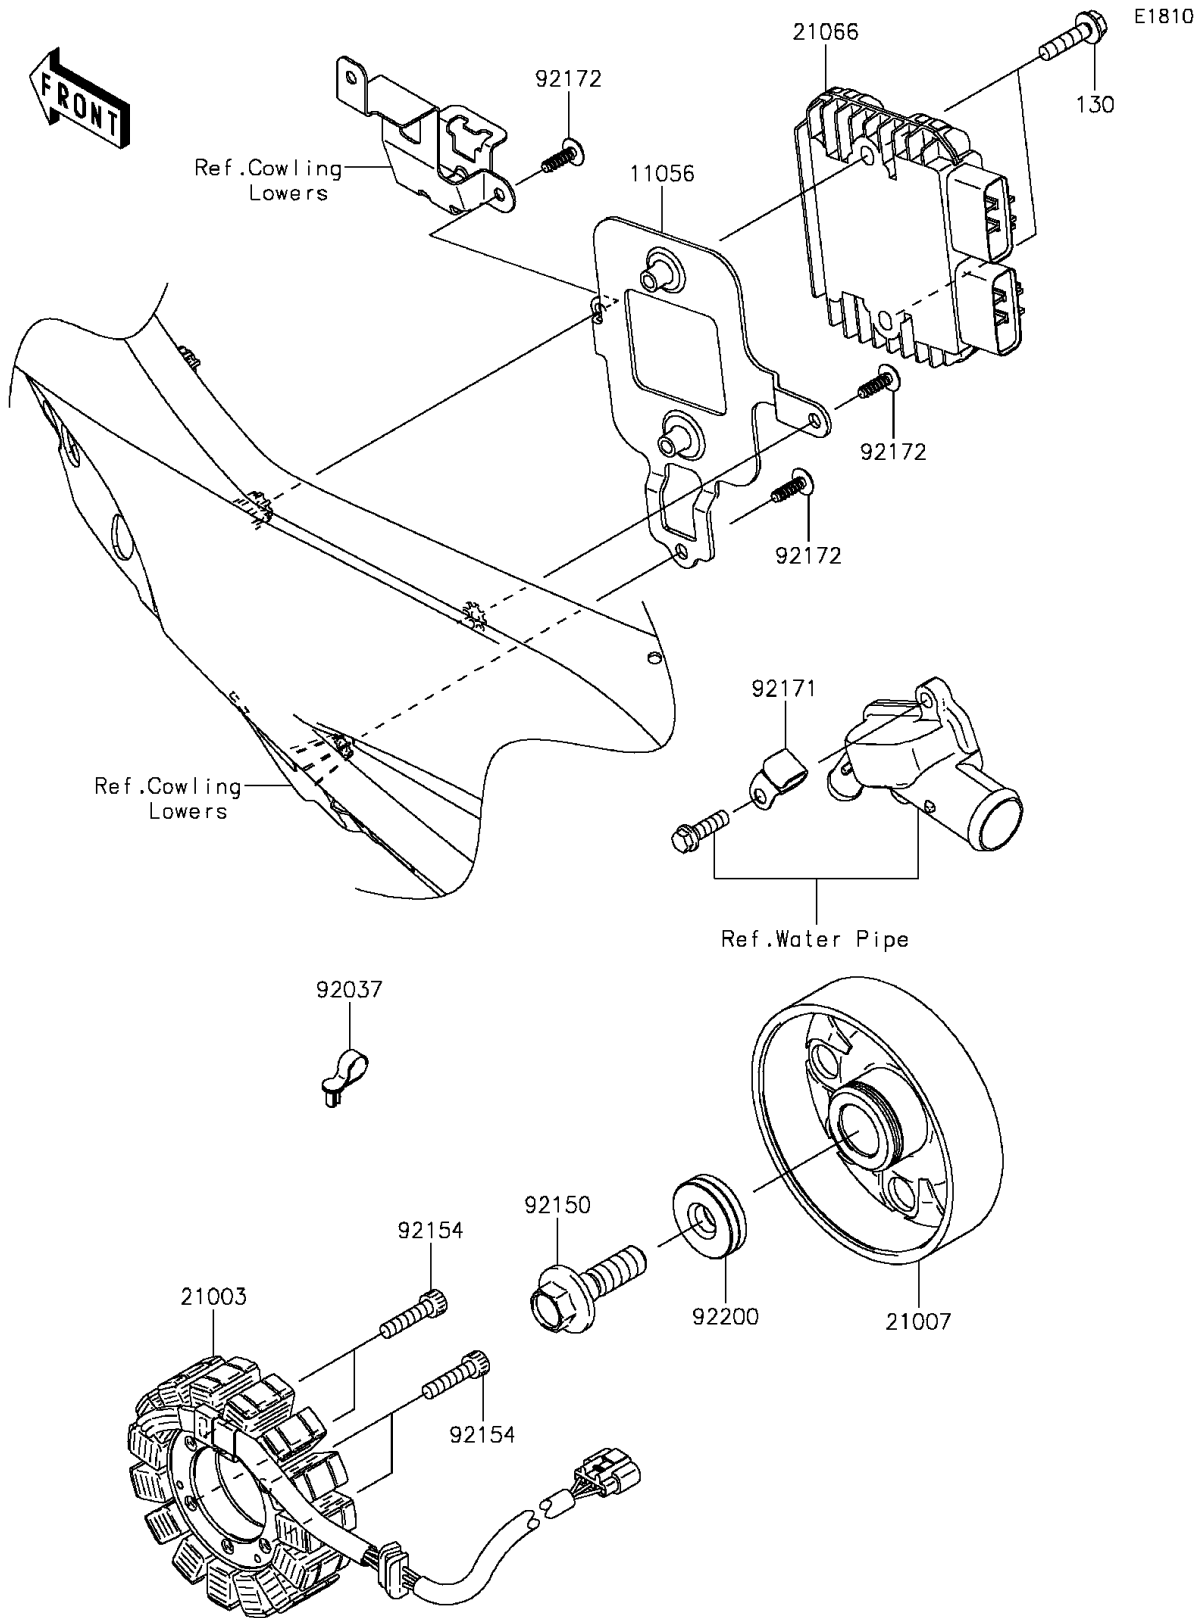

# 2015 Ninja® ZX™ -10R PARTS DIAGRAM

Generator

## 2015 Ninja® ZX™-10R PARTS LIST

### Generator

ITEM NAME	PART NUMBER	QUANTITY
BRACKET,REGULATOR (Ref # 11056)	11056-0191	1
STATOR (Ref # 21003)	21003-0107	1
ROTOR (Ref # 21007)	21007-0157	1
REGULATOR-VOLTAGE (Ref # 21066)	21066-0731	1
CLAMP,SPEED,L=43 (Ref # 92037)	92037-1290	1
BOLT,12X40 (Ref # 92150)	92150-1717	1
BOLT,SOCKET,6X25 (Ref # 92154)	92154-0477	4
CLAMP (Ref # 92171)	92171-0534	1
SCREW,TAPPING,5X16 (Ref # 92172)	92172-0175	3
WASHER,12X34X9 (Ref # 92200)	92200-0369	1
BOLT-FLANGED,6X25 (Ref # 130)	130BA0625	2