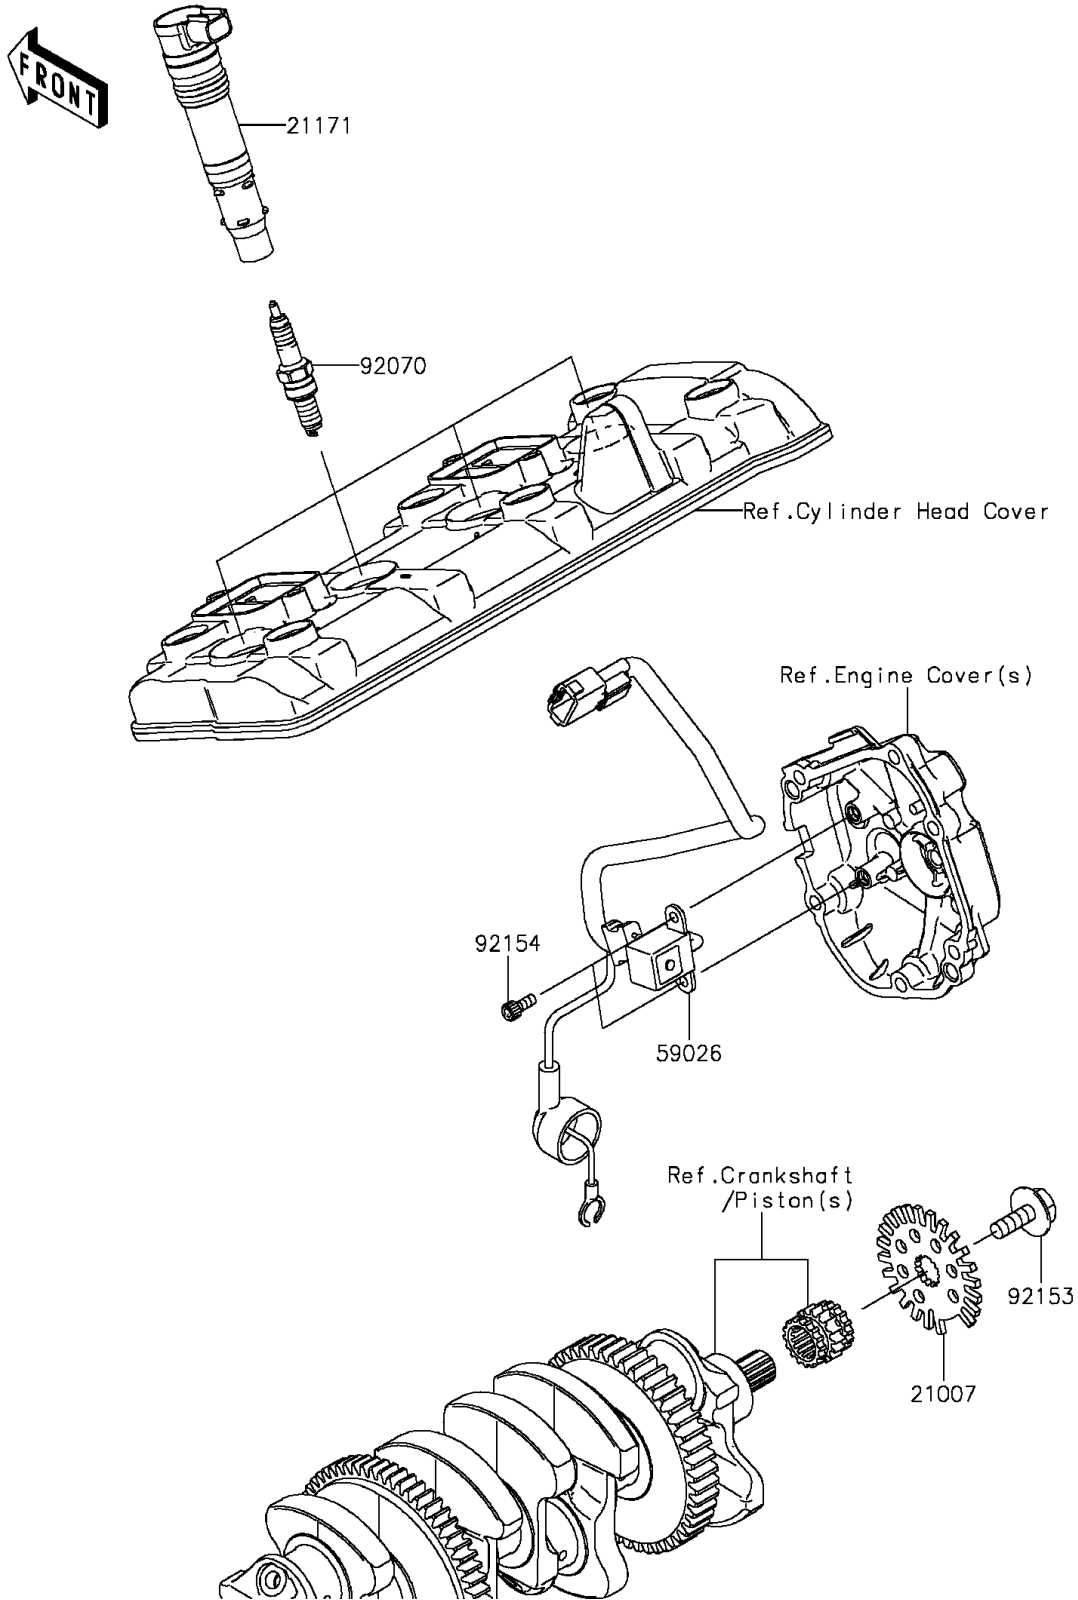

2015 Ninja® ZX™ -10R PARTS DIAGRAM

Ignition System

E1830

2015 Ninja® ZX™ -10R PARTS LIST

Ignition System

ITEM NAME	PART NUMBER	QUANTITY
ROTOR,PULSING (Ref # 21007)	21007-0019	1
COIL-ASSY-IGNITION (Ref # 21171)	21171-0029	4
COIL-PULSING (Ref # 59026)	59026-0035	1
PLUG-SPARK,CR9EIA(NGK) (Ref # 92070)	92070-0014	4
BOLT,FLANGED,8X23 (Ref # 92153)	92153-0549	1
BOLT,SOCKET,5X12 (Ref # 92154)	92154-0503	2