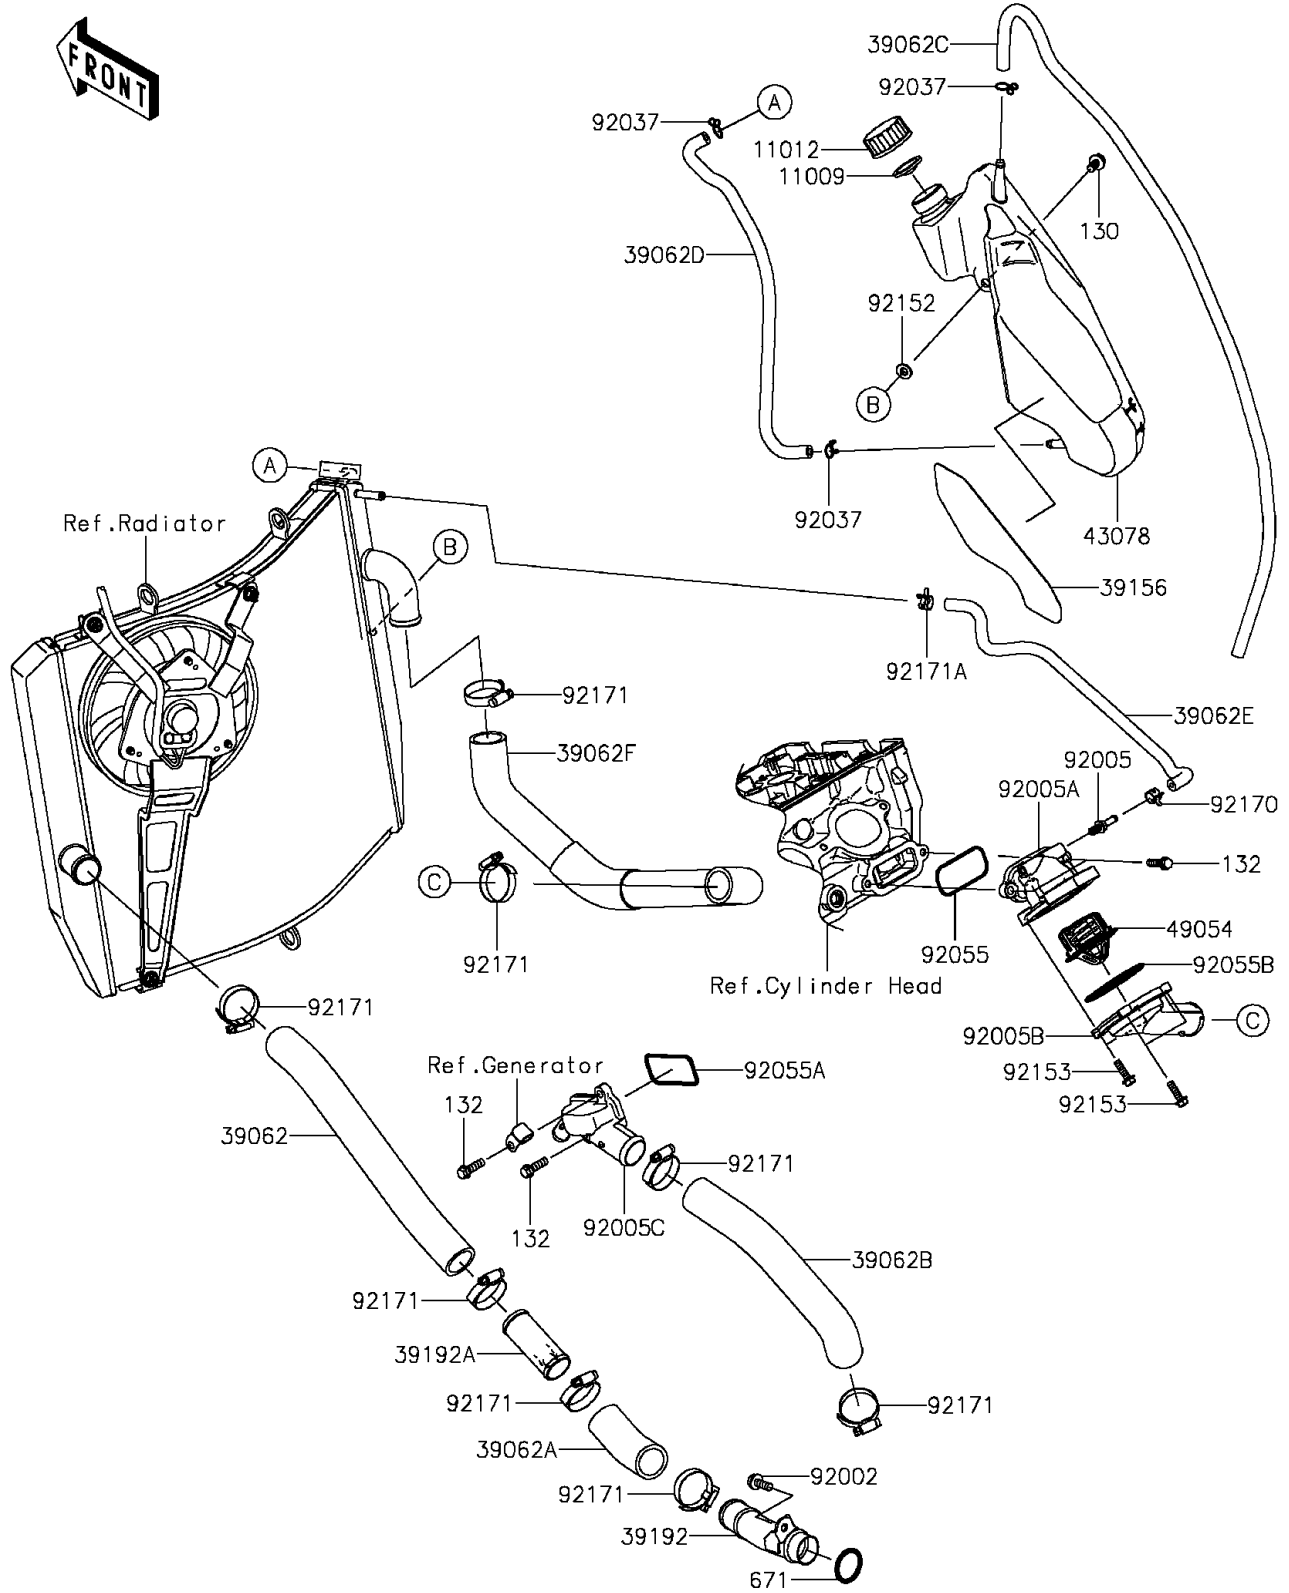

2015 Ninja[®] ZX[™]-10R PARTS DIAGRAM

Water Pipe

E3037

2015 Ninja® ZX™-10R PARTS LIST

Water Pipe

ITEM NAME	PART NUMBER	QUANTITY
GASKET,RESERVOIR TANK CAP (Ref # 11009)	11009-1145	1
CAP (Ref # 11012)	11012-1084	1
HOSE-COOLING,RAD.-3WAY PIPE (Ref # 39062)	39062-0326	1
HOSE-COOLING,W.PUMP-3WAY PIPE (Ref # 39062A)	39062-0327	1
HOSE-COOLING,W.PUMP-FITTING (Ref # 39062B)	39062-0328	1
HOSE-COOLING,OVER FLOW (Ref # 39062C)	39062-0332	1
HOSE-COOLING,RETURN (Ref # 39062D)	39062-0333	1
HOSE-COOLING (Ref # 39062E)	39062-0347	1
HOSE-COOLING,THERMO CAP-RAD (Ref # 39062F)	39062-0679	1
PAD (Ref # 39156)	39156-0672	1
PIPE-WATER (Ref # 39192)	39192-0134	1
PIPE-WATER,3WAY (Ref # 39192A)	39192-0558	1
RESERVOIR (Ref # 43078)	43078-0068	1
THERMOSTAT (Ref # 49054)	49054-0004	1
BOLT,6X16 (Ref # 92002)	92002-1571	1
FITTING (Ref # 92005)	92005-0056	1
FITTING,THERMO CASE (Ref # 92005A)	92005-0122	1
FITTING,THERMO CAP (Ref # 92005B)	92005-0123	1
FITTING (Ref # 92005C)	92005-0124	1
CLAMP,TUBE (Ref # 92037)	92037-147	3
RING-O,YP 27.6 57.6 1.9 (Ref # 92055)	92055-0021	1
RING-O (Ref # 92055A)	92055-0209	1
RING-O,53.5X2.6 (Ref # 92055B)	92055-112	1
COLLAR (Ref # 92152)	92152-1414	1
BOLT,FLANGED,5X18 (Ref # 92153)	92153-1588	4
CLAMP (Ref # 92170)	92170-1493	1
CLAMP (Ref # 92171)	92171-0179	8
CLAMP (Ref # 92171A)	92171-0719	1
BOLT-FLANGED,6X14 (Ref # 130)	130BA0614	1

2015 Ninja® ZX™ -10R PARTS LIST

Water Pipe

ITEM NAME	PART NUMBER	QUANTITY
BOLT-FLANGED-SMALL,6X20 (Ref # 132)	132BC0620	4
O RING,25MM (Ref # 671)	671B2525	1