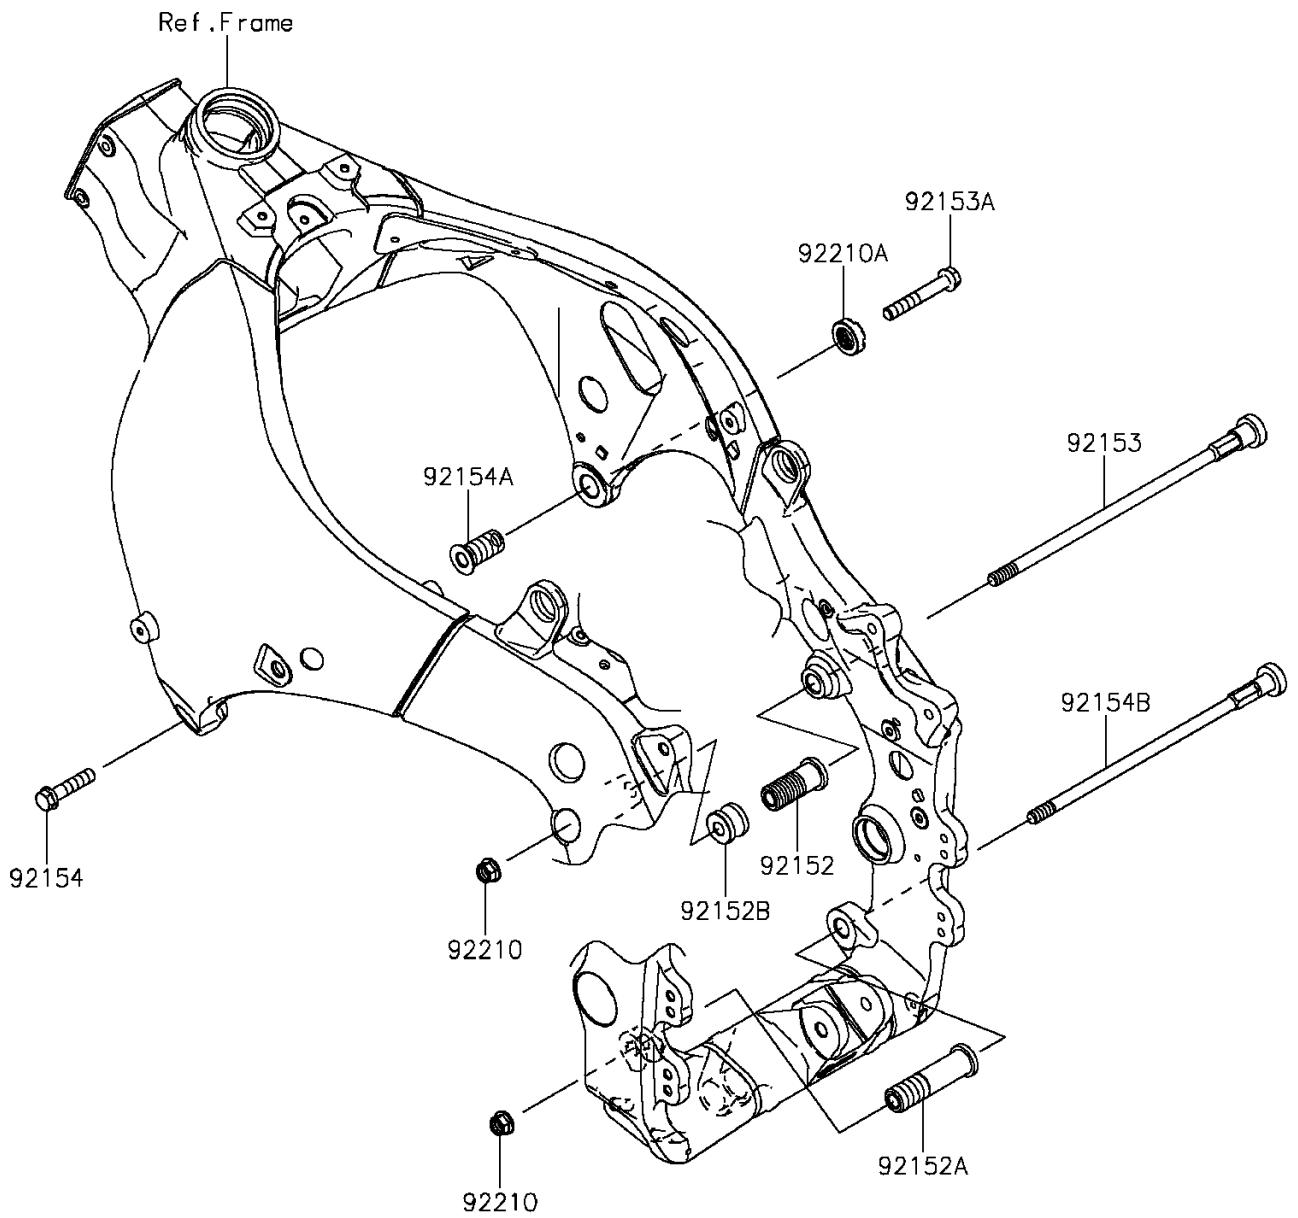

2015 Ninja[®] ZX[™]-10R PARTS DIAGRAM

Engine Mount

F2122

2015 Ninja® ZX™ -10R PARTS LIST

Engine Mount

ITEM NAME	PART NUMBER	QUANTITY
COLLAR,ENGINE MOUNT (Ref # 92152)	92152-0076	1
COLLAR,10.5X20X80 (Ref # 92152A)	92152-0860	1
COLLAR (Ref # 92152B)	92152-0984	1
BOLT,SOCKET,10X279 (Ref # 92153)	92153-1329	1
BOLT,FLANGED,10X65 (Ref # 92153A)	92153-1931	1
BOLT,FLANGED,10X40 (Ref # 92154)	92154-0094	1
BOLT,ENGINE MOUNT,18MM (Ref # 92154A)	92154-0249	1
BOLT,SOCKET,10X260 (Ref # 92154B)	92154-0386	1
NUT,LOCK,FLANGED,10MM (Ref # 92210)	92210-1139	2
NUT,CASTLE,18MM (Ref # 92210A)	92210-1390	1