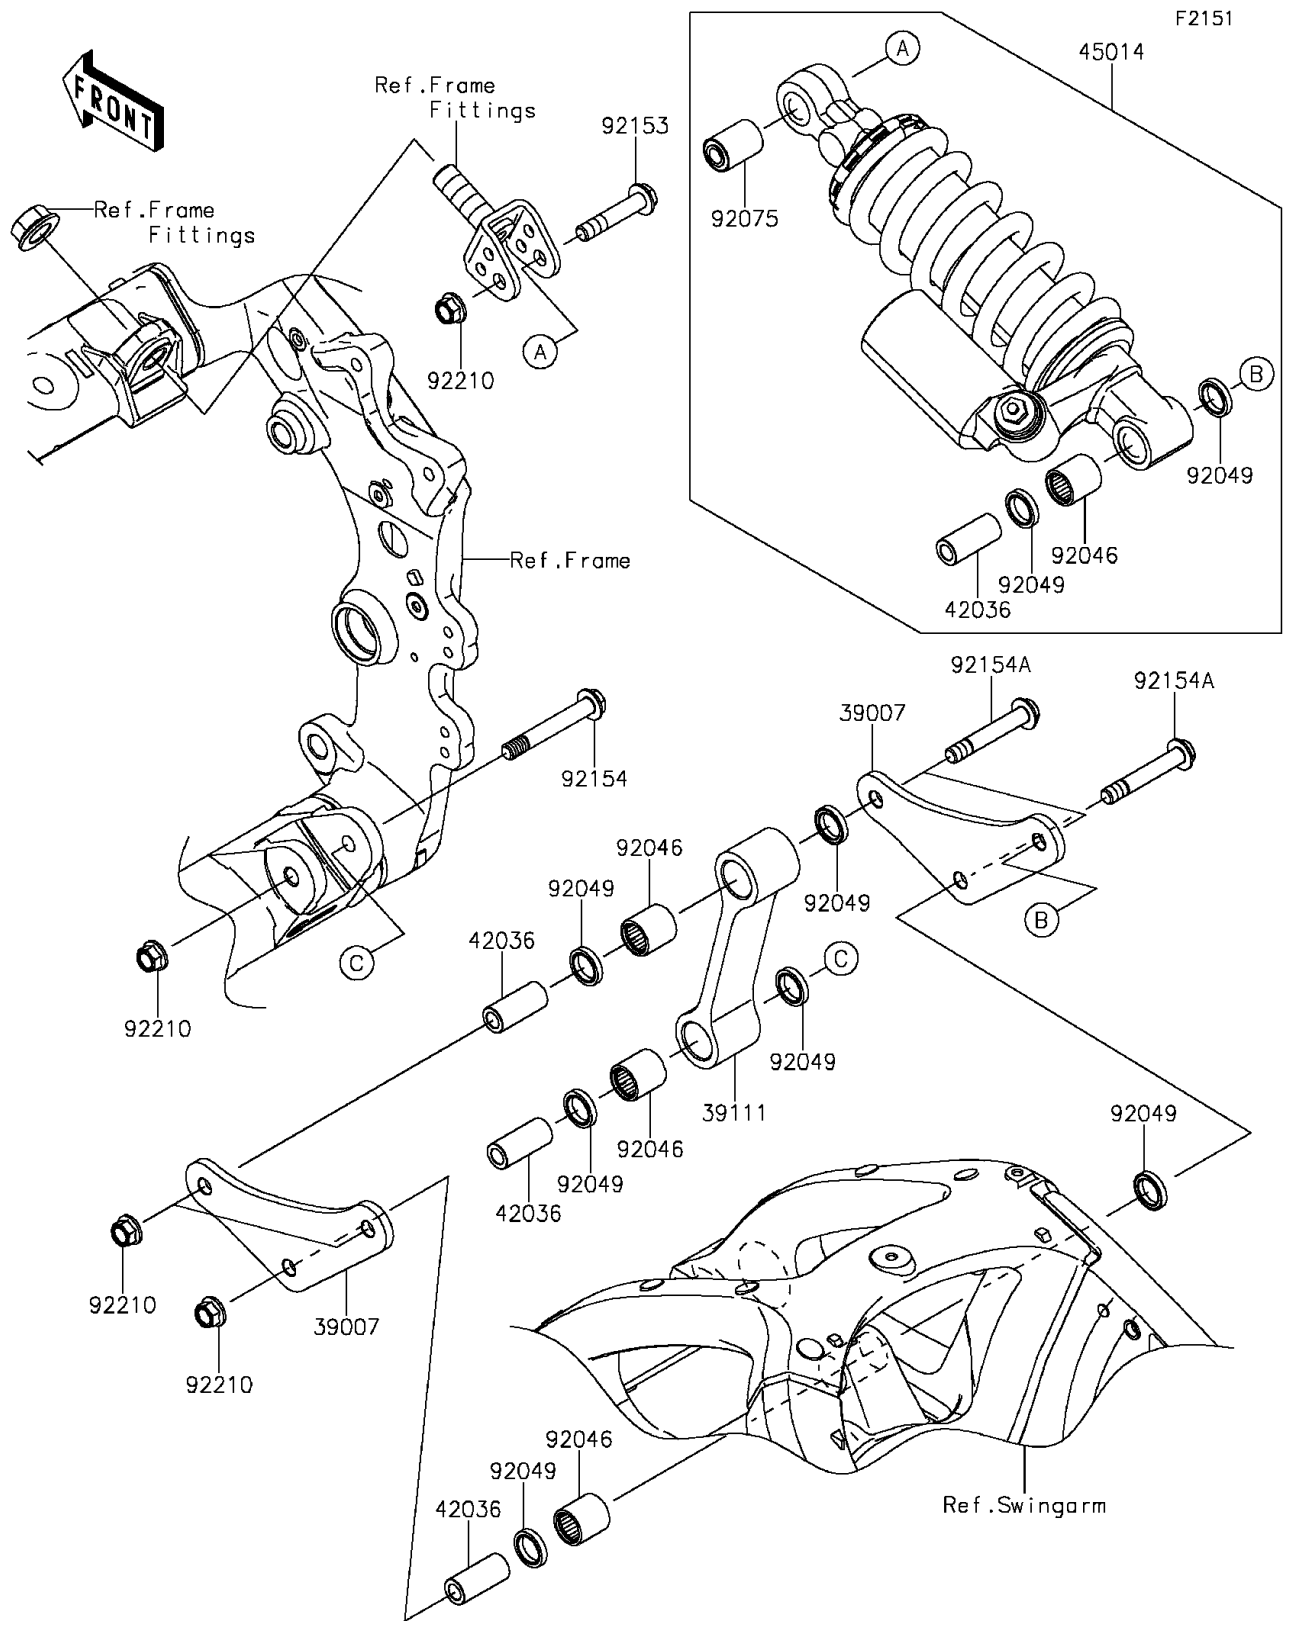

# 2015 Ninja® ZX™ -10R 30th Anniversary Edition PARTS DIAGRAM

Suspension/Shock Absorber

# 2015 Ninja® ZX™ -10R 30th Anniversary Edition PARTS LIST

Suspension/Shock Absorber

ITEM NAME

PART NUMBER

QUANTITY

---