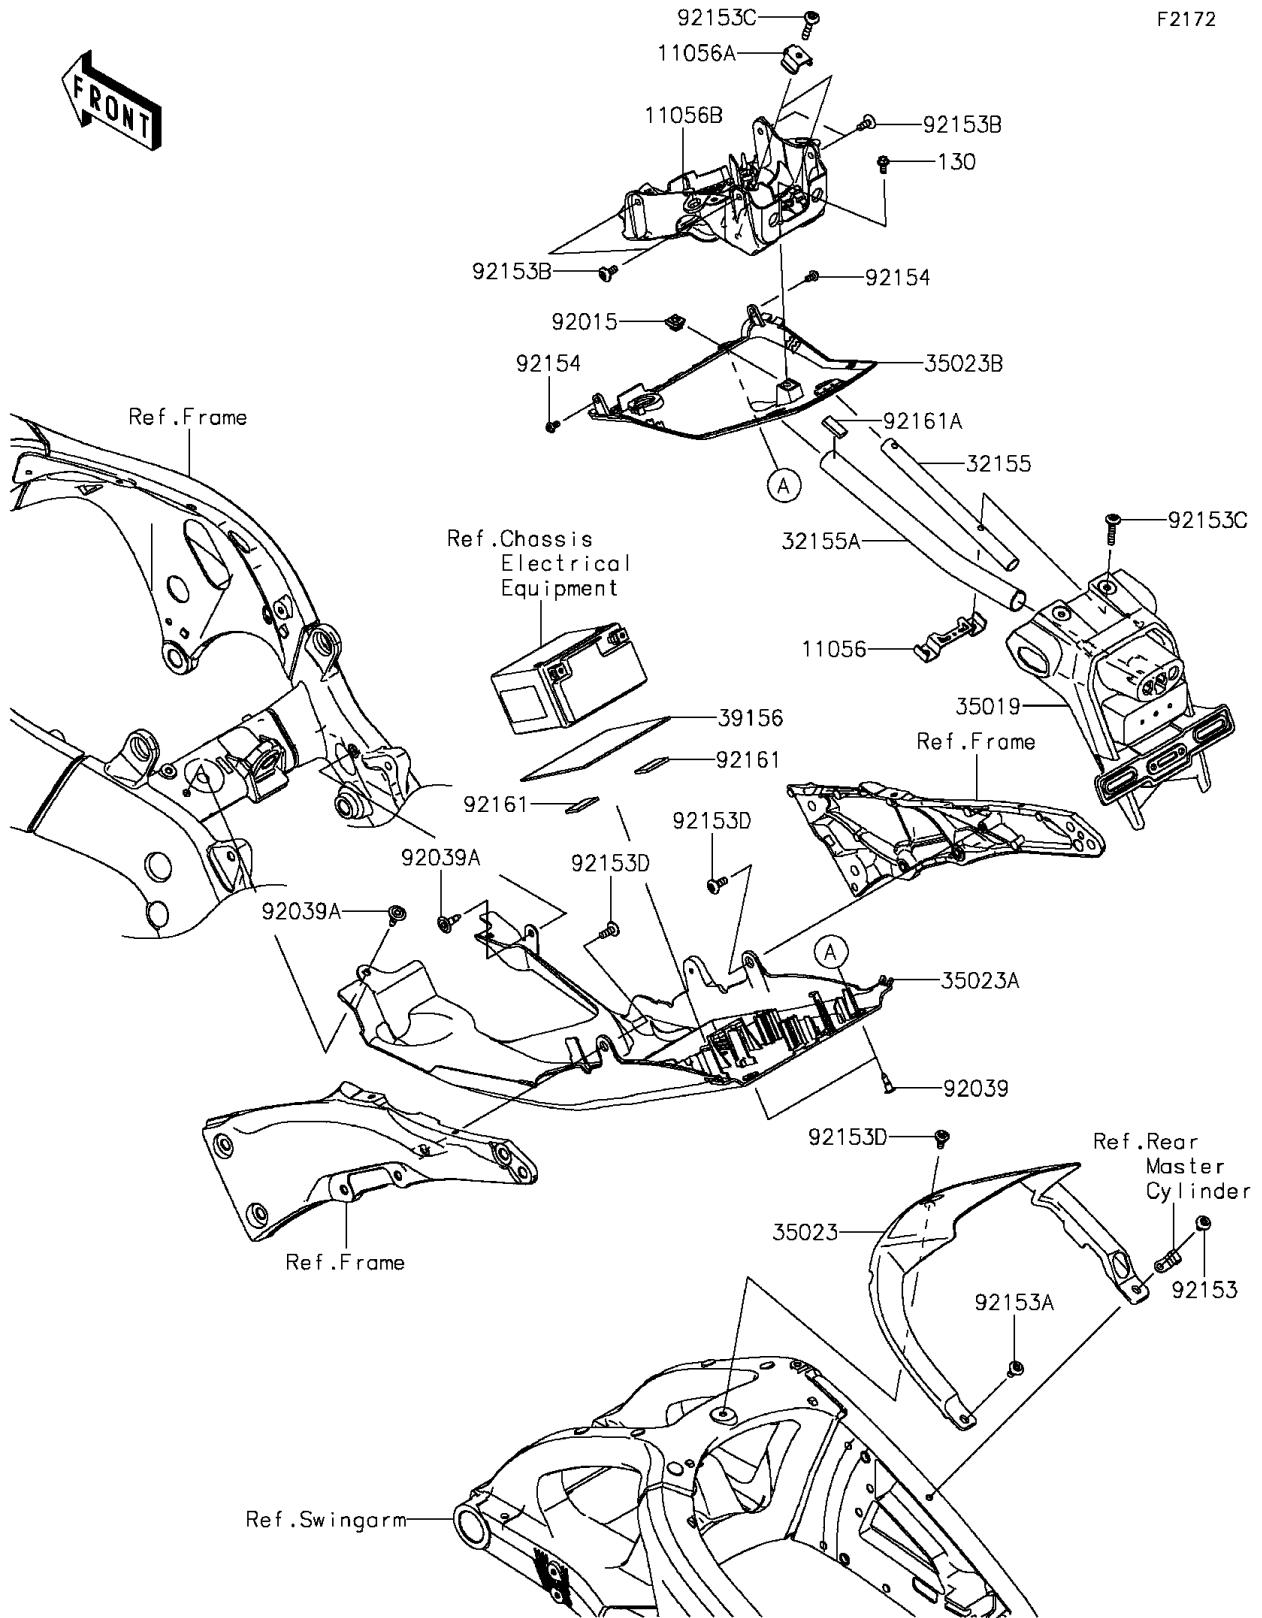

2015 Ninja® ZX™ -10R 30th Anniversary Edition PARTS DIAGRAM

Rear Fender(s)

F2172

2015 Ninja® ZX™ -10R 30th Anniversary Edition PARTS LIST

Rear Fender(s)

ITEM NAME	PART NUMBER	QUANTITY
-----------	-------------	----------