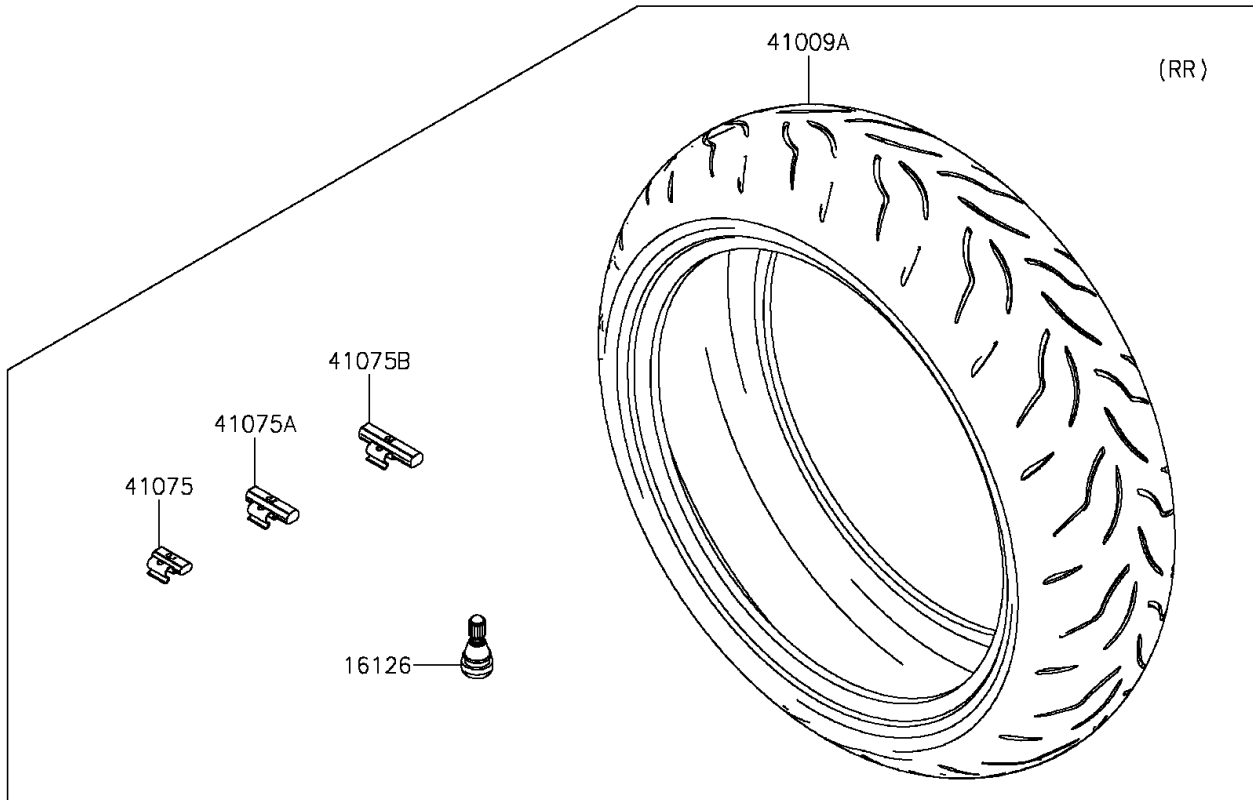

2015 Ninja® ZX™-10R PARTS DIAGRAM

Tires

F2210

2015 Ninja® ZX™ -10R PARTS LIST

Tires

ITEM NAME	PART NUMBER	QUANTITY
VALVE,TIRE (Ref # 16126)	16126-1140	2
TIRE,FR,120/70ZR17(58W),BT016F (Ref # 41009)	41009-0272	1
TIRE,RR,190/55ZR17(75W),BT016R (Ref # 41009A)	41009-0273	1
BALANCER-WHEEL,10G,SILVER (Ref # 41075)	41075-0007	AR
BALANCER-WHEEL,20G,SILVER (Ref # 41075A)	41075-0008	AR
BALANCER-WHEEL,30G,SILVER (Ref # 41075B)	41075-0009	AR