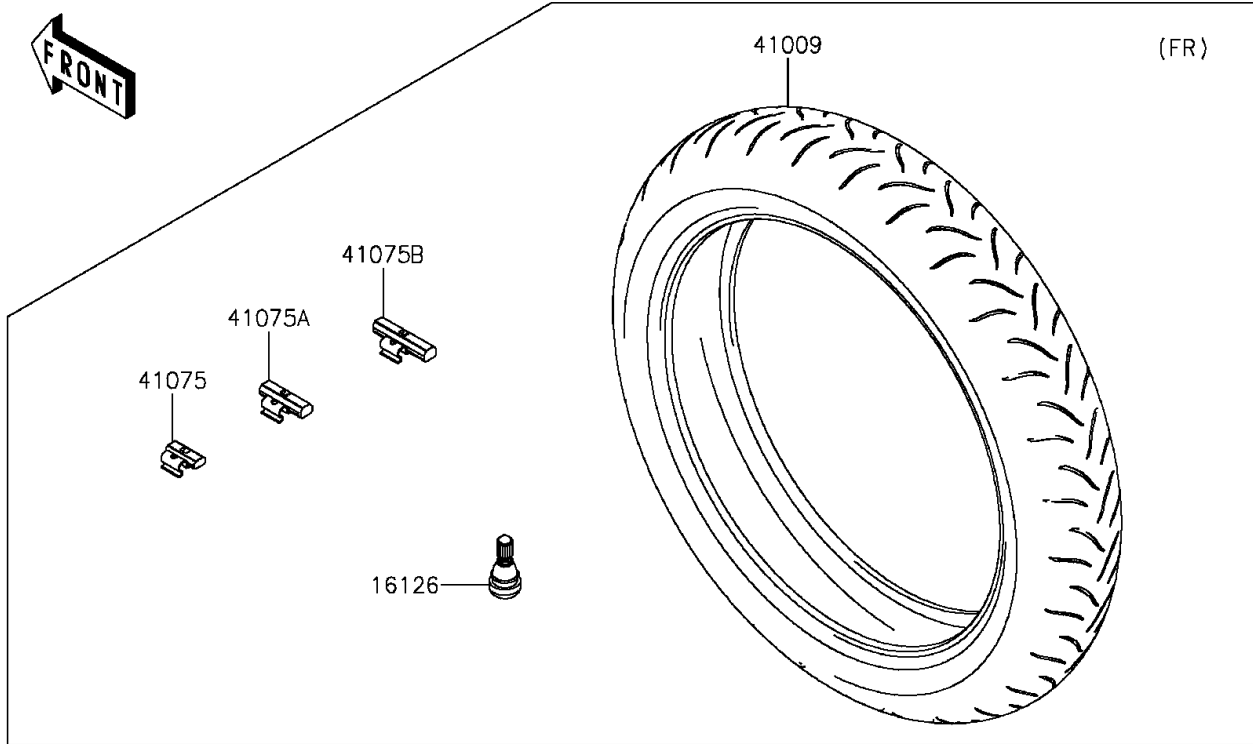

2015 Ninja® ZX™-10R PARTS DIAGRAM

Tires

F2210

2015 Ninja® ZX™ -10R PARTS LIST

Tires

ITEM NAME	PART NUMBER	QUANTITY
VALVE,TIRE (Ref # 16126)	16126-1140	2
TIRE,FR,120/70ZR17(58W),BT016F (Ref # 41009)	41009-0272	1
TIRE,RR,190/55ZR17(75W),BT016R (Ref # 41009A)	41009-0273	1
BALANCER-WHEEL,10G,SILVER (Ref # 41075)	41075-0007	AR
BALANCER-WHEEL,20G,SILVER (Ref # 41075A)	41075-0008	AR
BALANCER-WHEEL,30G,SILVER (Ref # 41075B)	41075-0009	AR