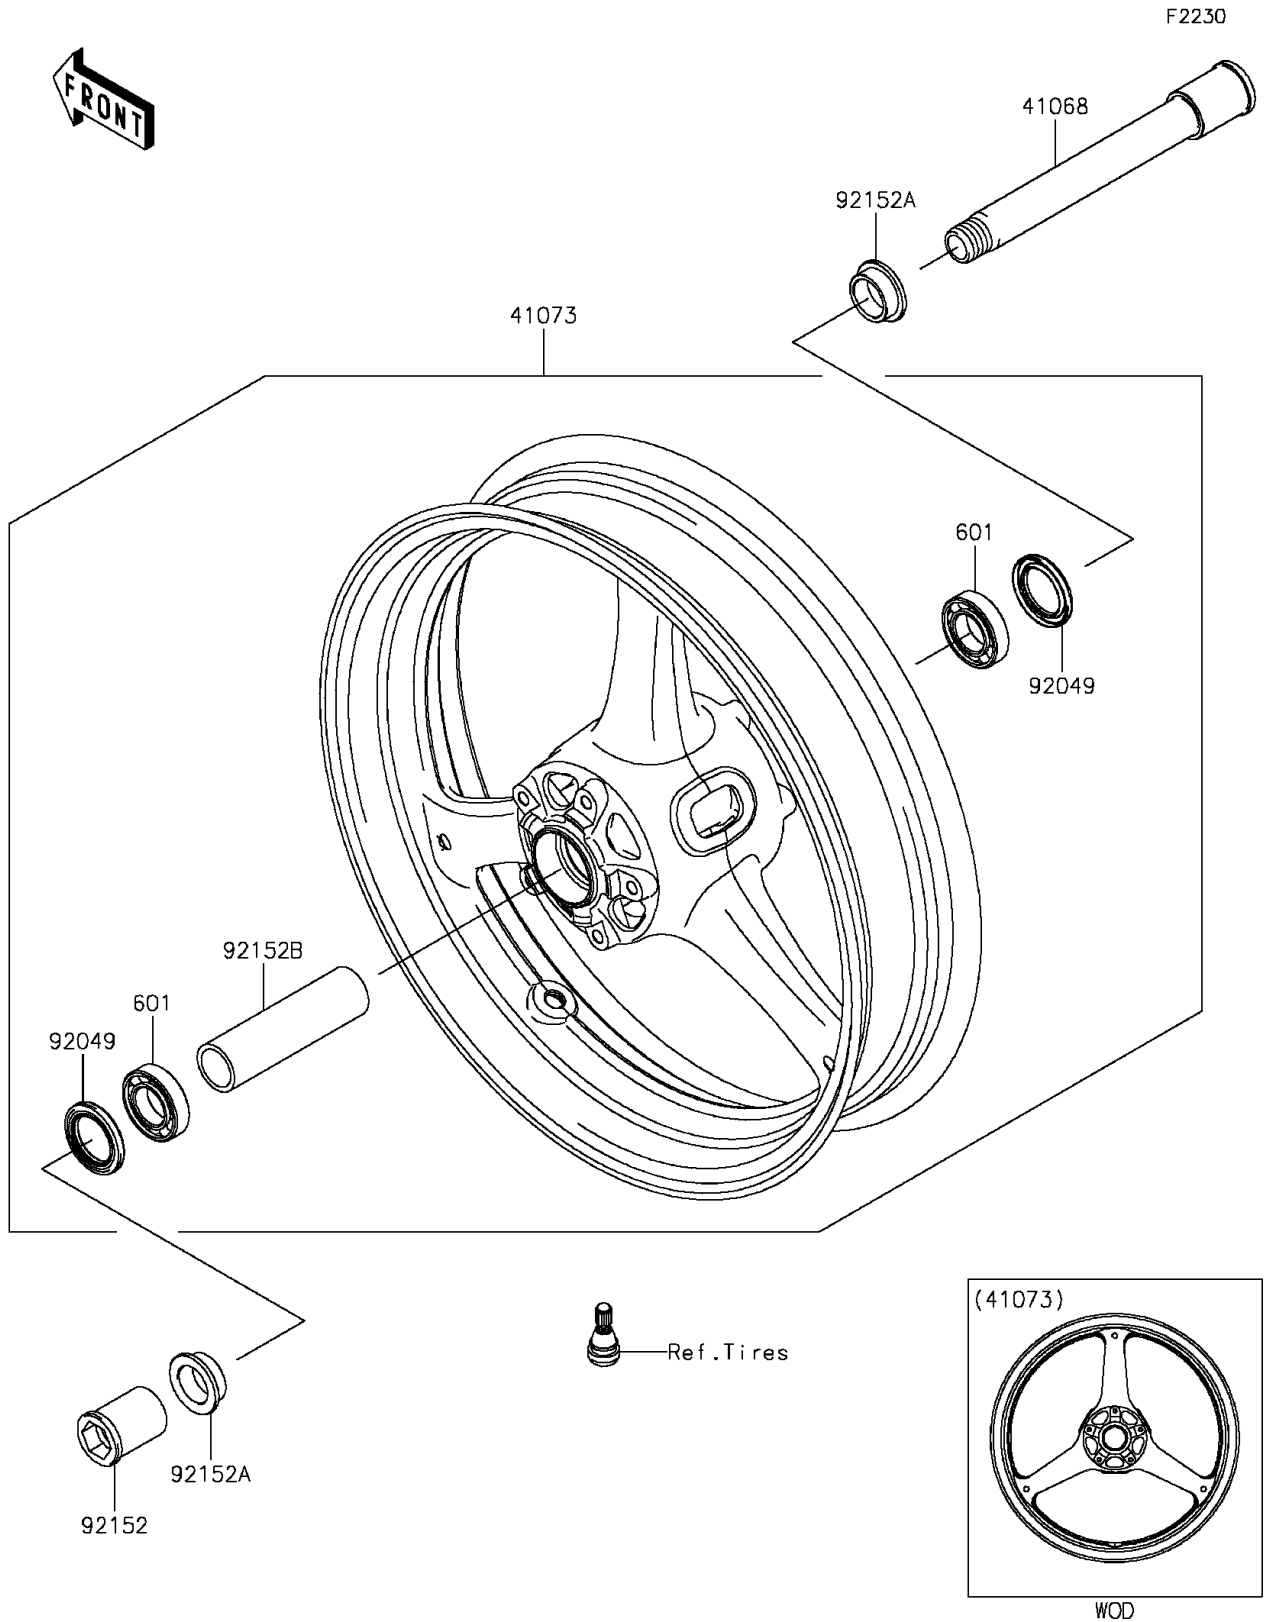

2015 Ninja® ZX™ -10R PARTS DIAGRAM

Front Wheel

2015 Ninja® ZX™ -10R PARTS LIST

Front Wheel

ITEM NAME	PART NUMBER	QUANTITY
AXLE,FR (Ref # 41068)	41068-0049	1
WHEEL-ASSY,FR,G.BLACK (Ref # 41073)	41073-0180-18F	1
SEAL-OIL,BJN-C2 32X47X5 (Ref # 92049)	92049-0050	2
COLLAR,FR AXLE,LH,L=44.5 (Ref # 92152)	92152-0240	1
COLLAR,25X32X13 (Ref # 92152A)	92152-0289	2
COLLAR,FR HUB,L=115 (Ref # 92152B)	92152-0616	1
BEARING-BALL,#6005UU (Ref # 601)	601B6005UU	2