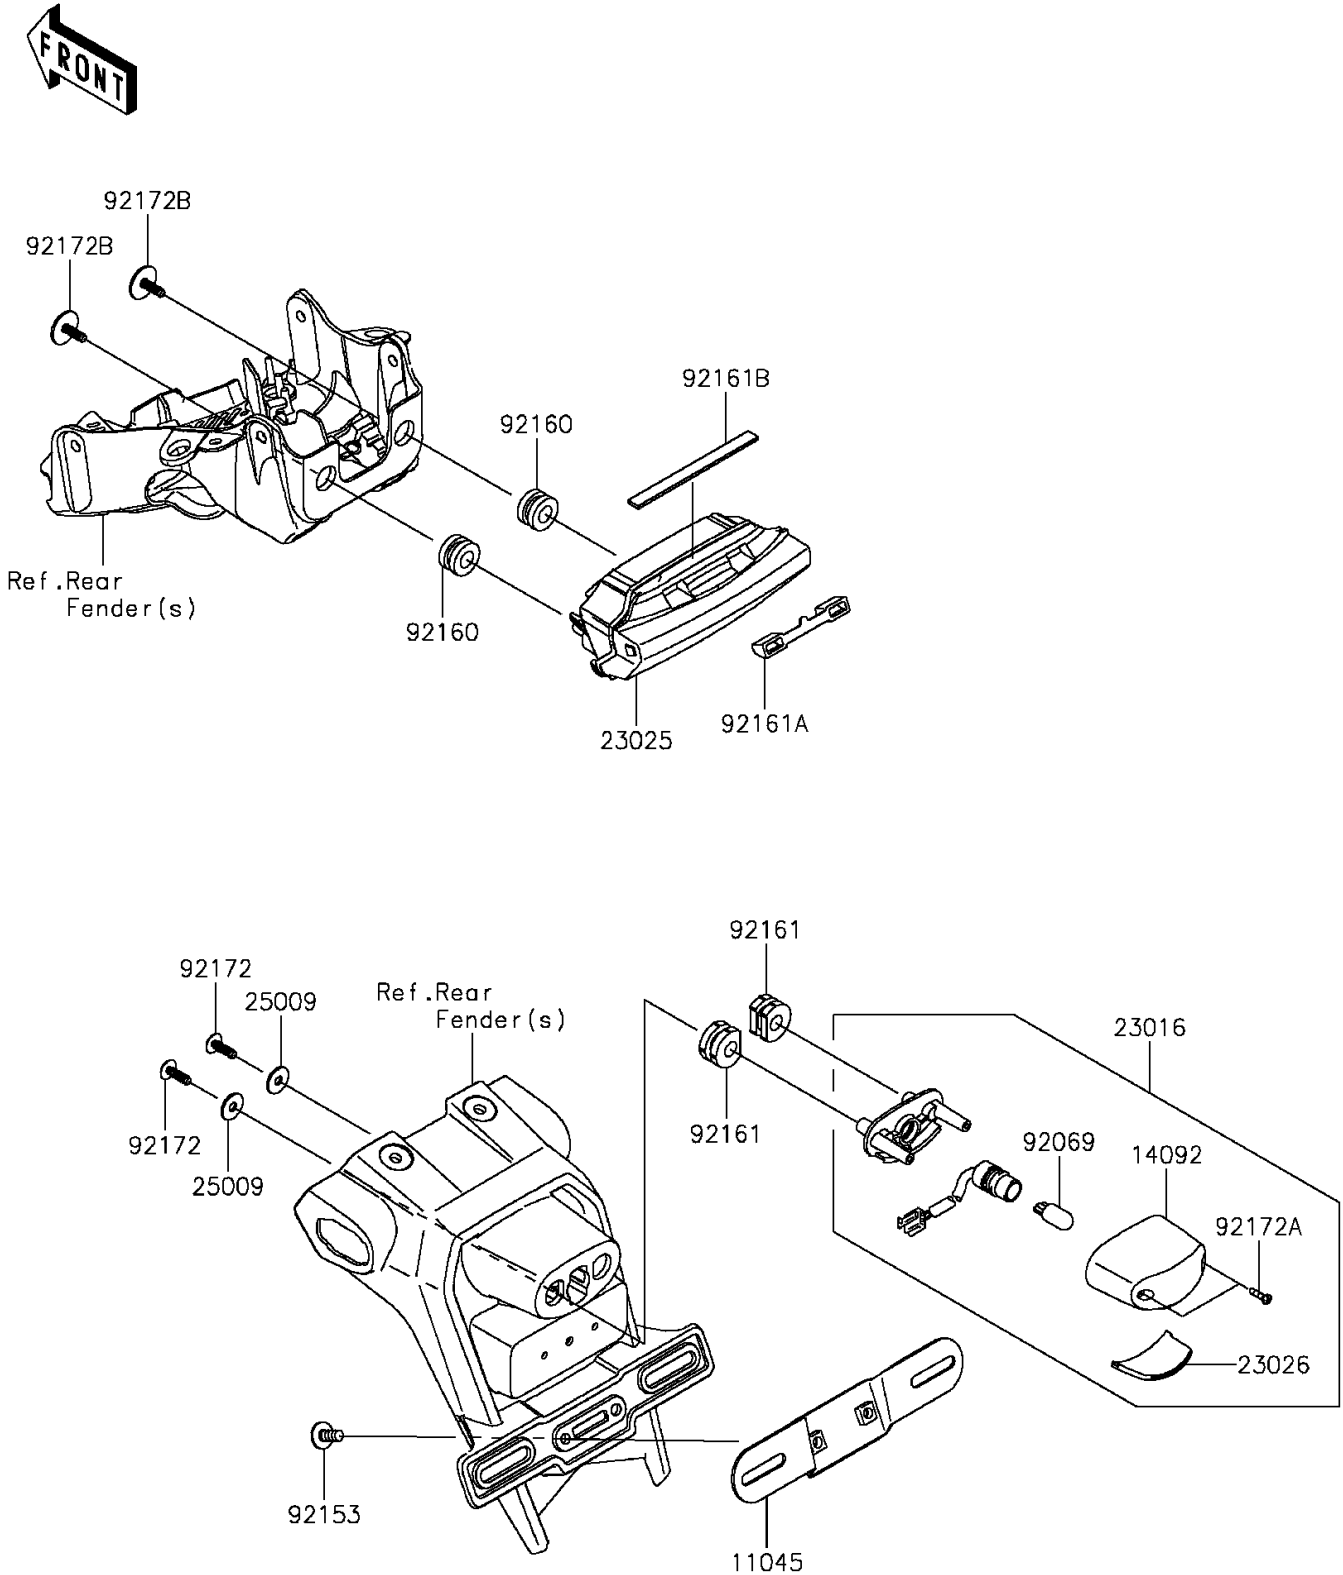

2015 Ninja® ZX™ -10R PARTS DIAGRAM

Taillight(s)

F2720

2015 Ninja® ZX™ -10R PARTS LIST

Taillight(s)

ITEM NAME	PART NUMBER	QUANTITY
BRACKET,LICENSE (Ref # 11045)	11045-1387	1
COVER,LICENSE LAMP (Ref # 14092)	14092-0001	1
LAMP-ASSY,LICENSE (Ref # 23016)	23016-0552	1
LAMP-TAIL,LED (Ref # 23025)	23025-0069	1
LENS,LICENSE LAMP (Ref # 23026)	23026-0015	1
WASHER,5.2X16X1.2 (Ref # 25009)	25009-004	2
BULB,12V 5W (Ref # 92069)	92069-1016	1
BOLT,SOCKET,6X14 (Ref # 92153)	92153-1446	2
DAMPER (Ref # 92160)	92160-1167	2
DAMPER (Ref # 92161)	92161-0776	2
DAMPER,TAIL LAMP (Ref # 92161A)	92161-0885	1
DAMPER,8X95X2 (Ref # 92161B)	92161-0962	1
SCREW,TAPPING,5X16 (Ref # 92172)	92172-0238	2
SCREW,TAPPING,2.9X13 (Ref # 92172A)	92172-0343	2
SCREW,TAPTITE,5X16 (Ref # 92172B)	92172-0481	2