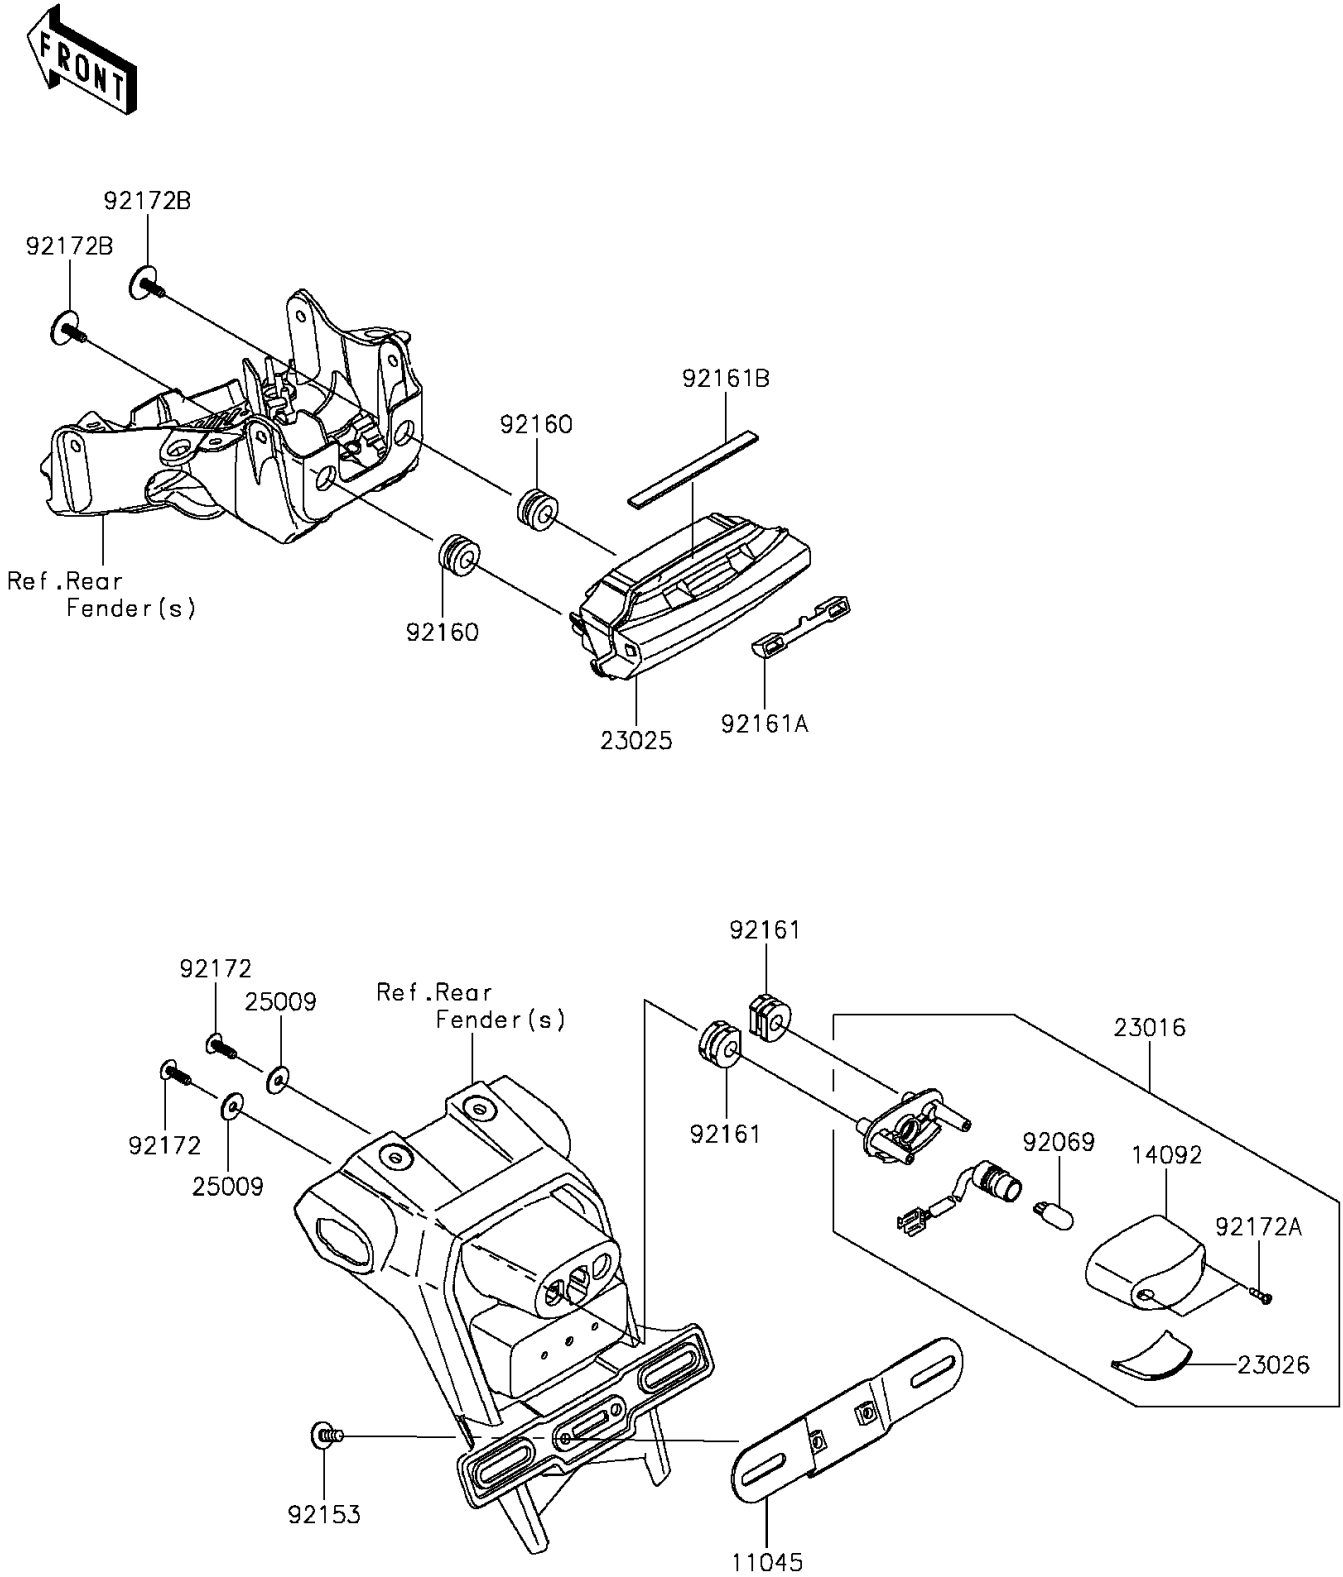

2015 Ninja® ZX™ -10R 30th Anniversary Edition PARTS DIAGRAM

Taillight(s)

F2720

2015 Ninja® ZX™ -10R 30th Anniversary Edition PARTS LIST

Taillight(s)

ITEM NAME	PART NUMBER	QUANTITY
-----------	-------------	----------