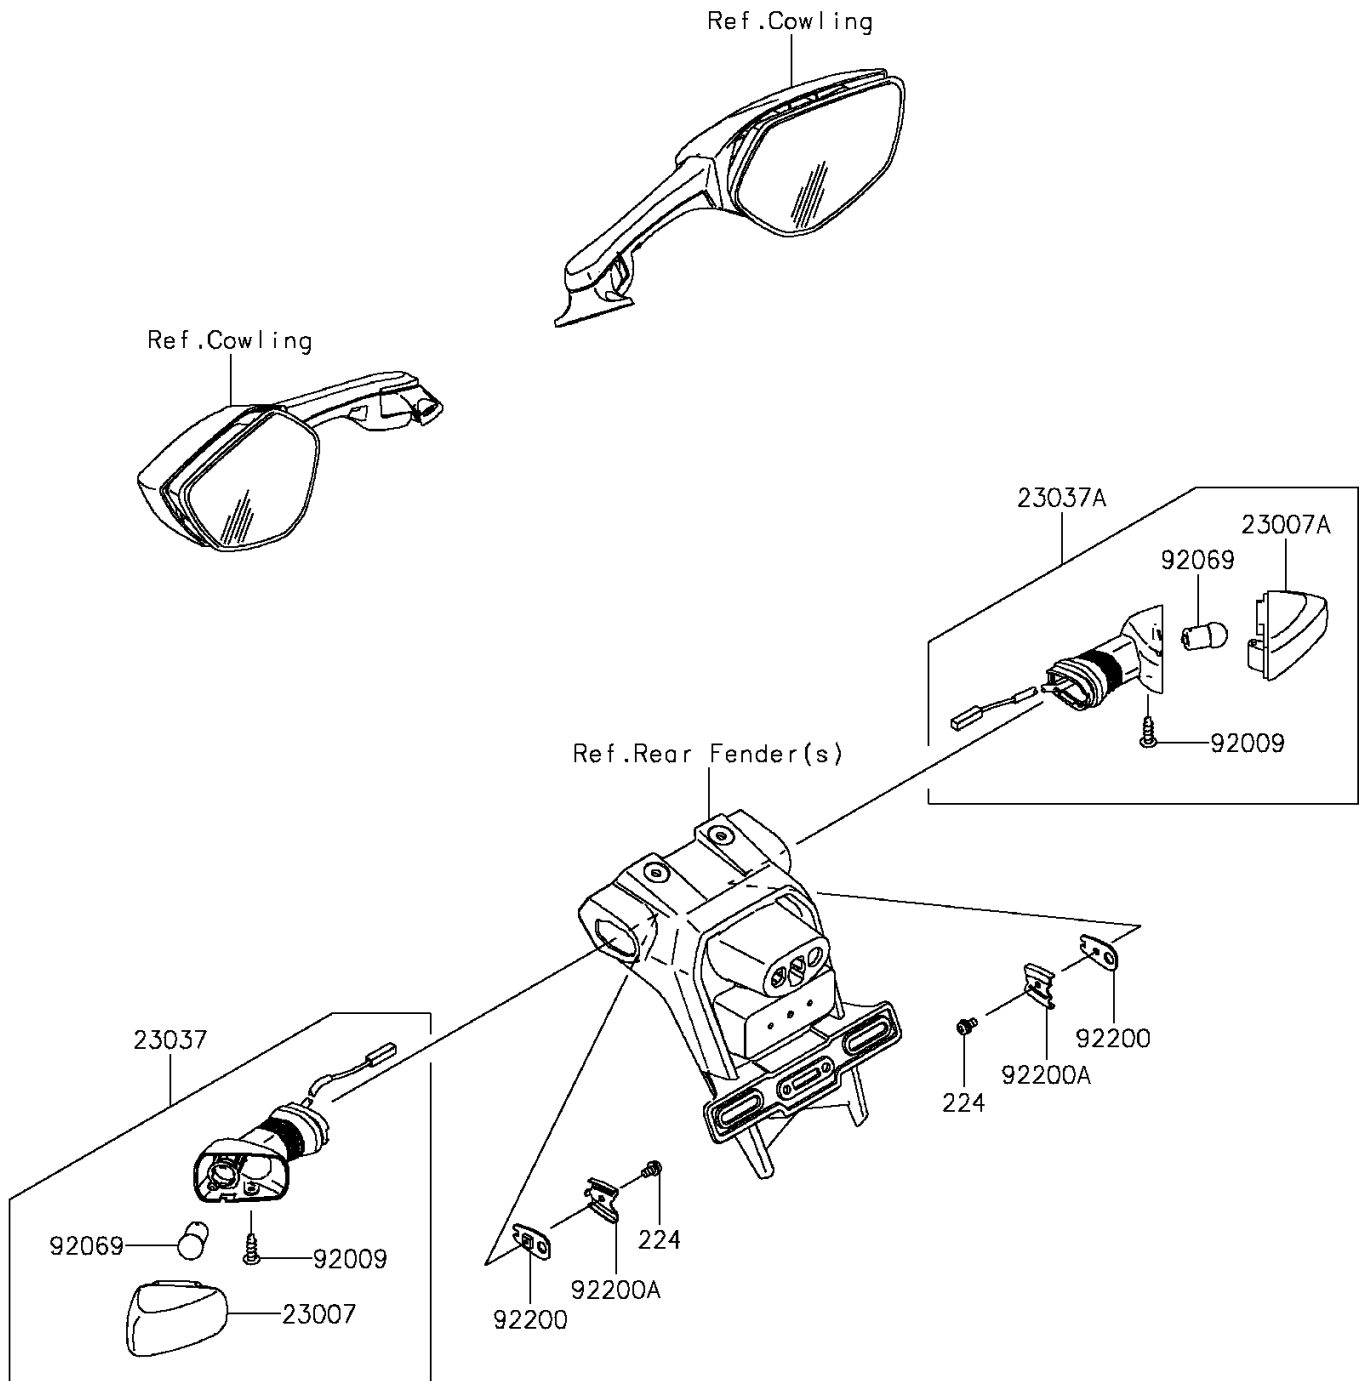

2015 Ninja® ZX™-10R PARTS DIAGRAM

Turn Signals

F2730

2015 Ninja[®] ZX[™]-10R PARTS LIST

Turn Signals

ITEM NAME	PART NUMBER	QUANTITY
LENS-COMP,SIGNAL LAMP (Ref # 23007)	23007-0102	1
LENS-COMP,SIGNAL LAMP (Ref # 23007A)	23007-0103	1
LAMP-ASSY-SIGNAL,RR,LH (Ref # 23037)	23037-0184	1
LAMP-ASSY-SIGNAL,RR,RH (Ref # 23037A)	23037-0185	1
SCREW,4X16,BLACK (Ref # 92009)	92009-1158	2
BULB,12V 10W (Ref # 92069)	92069-0020	2
WASHER,SIGNAL LAMP (Ref # 92200)	92200-0164	2
WASHER,SIGNAL LAMP (Ref # 92200A)	92200-0165	2
SCREW-PAN-WP-CROS,4X8 (Ref # 224)	224AB0408	2