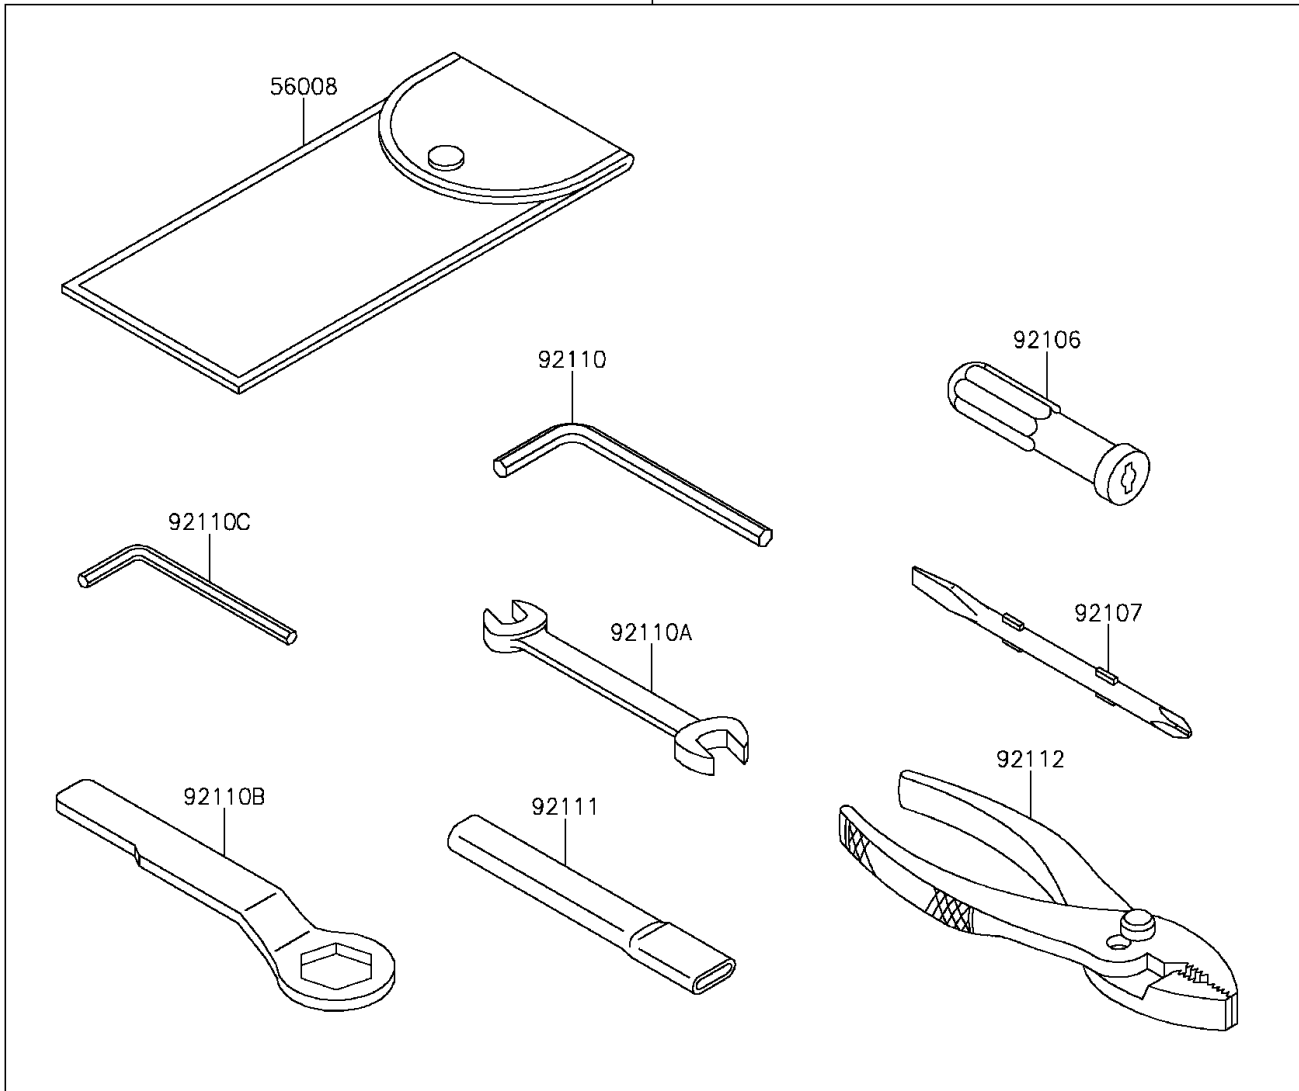

2015 Ninja® ZX™ -10R PARTS DIAGRAM

Owner's Tools

56007

F2810

2015 Ninja® ZX™ -10R PARTS LIST

Owner's Tools

ITEM NAME	PART NUMBER	QUANTITY
TOOL-KIT (Ref # 56007)	56007-0094	1
BAG,TOOL (Ref # 56008)	56008-1075	1
GASKET-LIQUID,TB1211F,CLEAR (Ref # 92104)	92104-0004	1
GASKET-LIQUID,TB1216B,BLACK (Ref # 92104A)	92104-1064	1
GASKET-LIQUID,TB1207B,BLACK (Ref # 92104B)	92104-2068	1
GRIP-SCREW DRIVER (Ref # 92106)	92106-1001	1
TOOL-DRIVER,#2PHILLIPS&SLOT (Ref # 92107)	92107-1051	1
TOOL-WRENCH,ALLEN,5MM (Ref # 92110)	92110-1015	1
TOOL-WRENCH,OPEN END,10X12 (Ref # 92110A)	92110-1152	1
TOOL-WRENCH,BOX END,32MM (Ref # 92110B)	92110-1161	1
TOOL-WRENCH,ALLEN,4MM (Ref # 92110C)	92110-3703	1
TOOL-BAR,BOX END WRENCH (Ref # 92111)	92111-1051	1
TOOL-PLIERS (Ref # 92112)	92112-1001	1