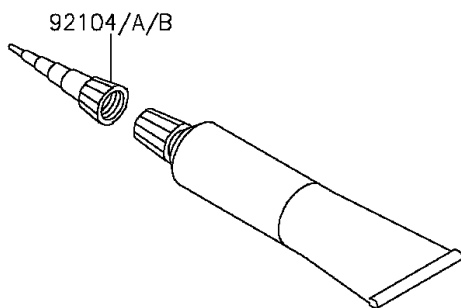

2015 Ninja® ZX™ -10R PARTS DIAGRAM

Owner's Tools

56007

F2810

2015 Ninja® ZX™ -10R PARTS LIST

Owner's Tools

ITEM NAME	PART NUMBER	QUANTITY
TOOL-KIT (Ref # 56007)	56007-0094	1
BAG,TOOL (Ref # 56008)	56008-1075	1
GASKET-LIQUID,TB1211F,CLEAR (Ref # 92104)	92104-0004	1
GASKET-LIQUID,TB1216B,BLACK (Ref # 92104A)	92104-1064	1
GASKET-LIQUID,TB1207B,BLACK (Ref # 92104B)	92104-2068	1
GRIP-SCREW DRIVER (Ref # 92106)	92106-1001	1
TOOL-DRIVER,#2PHILLIPS&SLOT (Ref # 92107)	92107-1051	1
TOOL-WRENCH,ALLEN,5MM (Ref # 92110)	92110-1015	1
TOOL-WRENCH,OPEN END,10X12 (Ref # 92110A)	92110-1152	1
TOOL-WRENCH,BOX END,32MM (Ref # 92110B)	92110-1161	1
TOOL-WRENCH,ALLEN,4MM (Ref # 92110C)	92110-3703	1
TOOL-BAR,BOX END WRENCH (Ref # 92111)	92111-1051	1
TOOL-PLIERS (Ref # 92112)	92112-1001	1