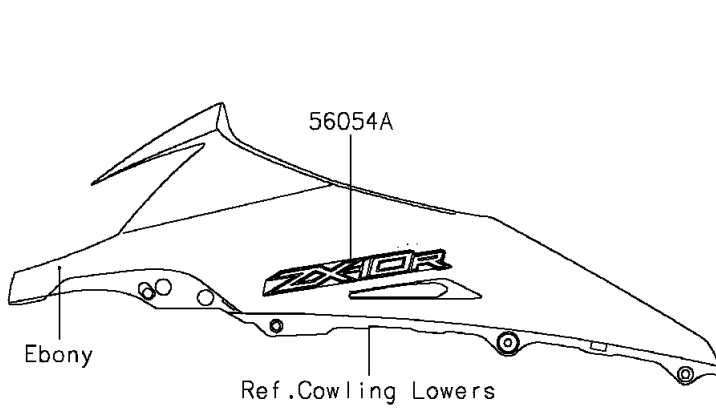

2015 Ninja® ZX™-10R PARTS DIAGRAM

Decals(Gray)(JFF)

F2861

2015 Ninja® ZX™ -10R PARTS LIST

Decals(Gray)(JFF)

ITEM NAME	PART NUMBER	QUANTITY
MARK,FUEL TANK,NINJA (Ref # 56054)	56054-1652	2
MARK,SIDE COWL.,ZX-10R (Ref # 56054A)	56054-1653	2
MARK,TAIL COVER,1000 (Ref # 56054B)	56054-1654	2
MARK,LWR COWL.,LH,KAWASAKI (Ref # 56054C)	56054-1655	1
MARK,LWR COWL.,RH,KAWASAKI (Ref # 56054D)	56054-1656	1
PATTERN,WHEEL,GREEN,4X1353 (Ref # 56069)	56069-0103	4
RIM STRIPE APPLICATOR (Ref # 57001)	57001-1752	AR