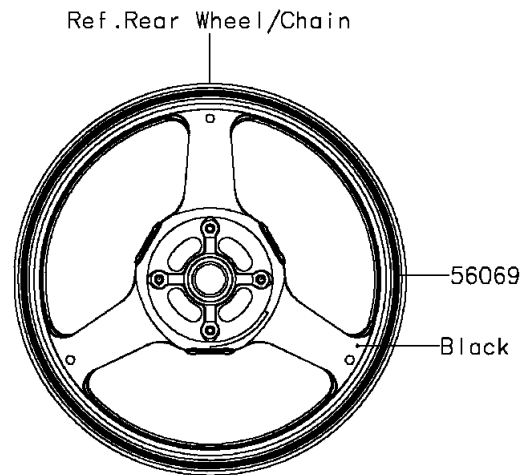

2015 Ninja® ZX™-10R PARTS DIAGRAM

Decals(Gray)(JFF)

F2861

2015 Ninja® ZX™ -10R PARTS LIST

Decals(Gray)(JFF)

ITEM NAME	PART NUMBER	QUANTITY
MARK,FUEL TANK,NINJA (Ref # 56054)	56054-1652	2
MARK,SIDE COWL.,ZX-10R (Ref # 56054A)	56054-1653	2
MARK,TAIL COVER,1000 (Ref # 56054B)	56054-1654	2
MARK,LWR COWL.,LH,KAWASAKI (Ref # 56054C)	56054-1655	1
MARK,LWR COWL.,RH,KAWASAKI (Ref # 56054D)	56054-1656	1
PATTERN,WHEEL,GREEN,4X1353 (Ref # 56069)	56069-0103	4
RIM STRIPE APPLICATOR (Ref # 57001)	57001-1752	AR