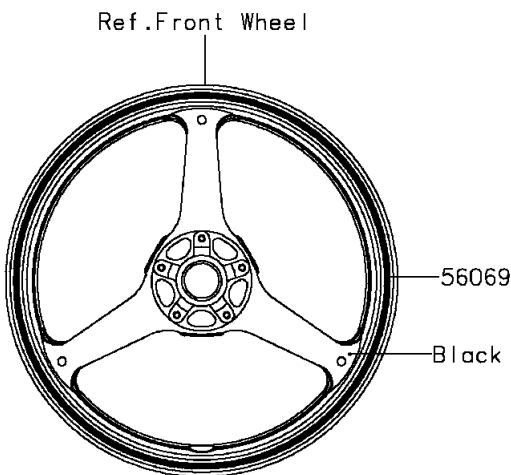

2015 Ninja® ZX™-10R PARTS DIAGRAM

Decals(Gray)(JFF)

F2861

2015 Ninja® ZX™ -10R PARTS LIST

Decals(Gray)(JFF)

ITEM NAME	PART NUMBER	QUANTITY
MARK,FUEL TANK,NINJA (Ref # 56054)	56054-1652	2
MARK,SIDE COWL.,ZX-10R (Ref # 56054A)	56054-1653	2
MARK,TAIL COVER,1000 (Ref # 56054B)	56054-1654	2
MARK,LWR COWL.,LH,KAWASAKI (Ref # 56054C)	56054-1655	1
MARK,LWR COWL.,RH,KAWASAKI (Ref # 56054D)	56054-1656	1
PATTERN,WHEEL,GREEN,4X1353 (Ref # 56069)	56069-0103	4
RIM STRIPE APPLICATOR (Ref # 57001)	57001-1752	AR