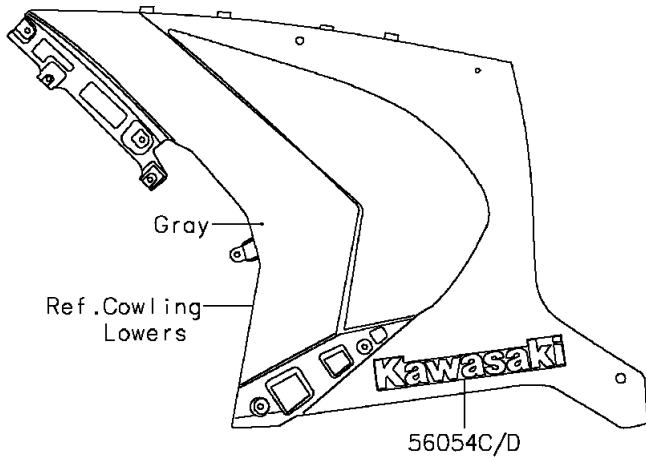

2015 Ninja® ZX™-10R PARTS DIAGRAM

Decals(Gray)(JFF)

F2861

2015 Ninja® ZX™ -10R PARTS LIST

Decals(Gray)(JFF)

ITEM NAME	PART NUMBER	QUANTITY
MARK,FUEL TANK,NINJA (Ref # 56054)	56054-1652	2
MARK,SIDE COWL.,ZX-10R (Ref # 56054A)	56054-1653	2
MARK,TAIL COVER,1000 (Ref # 56054B)	56054-1654	2
MARK,LWR COWL.,LH,KAWASAKI (Ref # 56054C)	56054-1655	1
MARK,LWR COWL.,RH,KAWASAKI (Ref # 56054D)	56054-1656	1
PATTERN,WHEEL,GREEN,4X1353 (Ref # 56069)	56069-0103	4
RIM STRIPE APPLICATOR (Ref # 57001)	57001-1752	AR