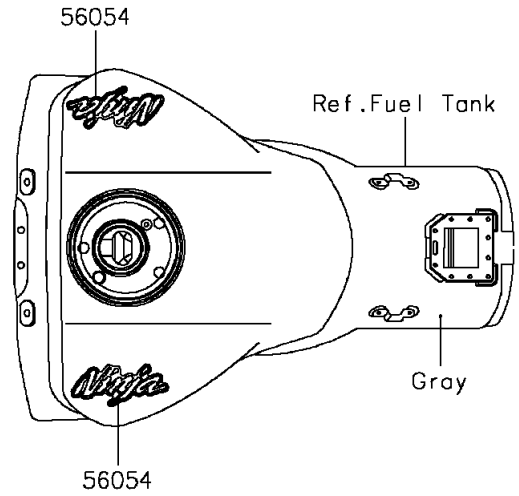

2015 Ninja® ZX™-10R PARTS DIAGRAM

Decals(Gray)(JFF)

F2861

2015 Ninja® ZX™ -10R PARTS LIST

Decals(Gray)(JFF)

ITEM NAME	PART NUMBER	QUANTITY
MARK,FUEL TANK,NINJA (Ref # 56054)	56054-1652	2
MARK,SIDE COWL.,ZX-10R (Ref # 56054A)	56054-1653	2
MARK,TAIL COVER,1000 (Ref # 56054B)	56054-1654	2
MARK,LWR COWL.,LH,KAWASAKI (Ref # 56054C)	56054-1655	1
MARK,LWR COWL.,RH,KAWASAKI (Ref # 56054D)	56054-1656	1
PATTERN,WHEEL,GREEN,4X1353 (Ref # 56069)	56069-0103	4
RIM STRIPE APPLICATOR (Ref # 57001)	57001-1752	AR