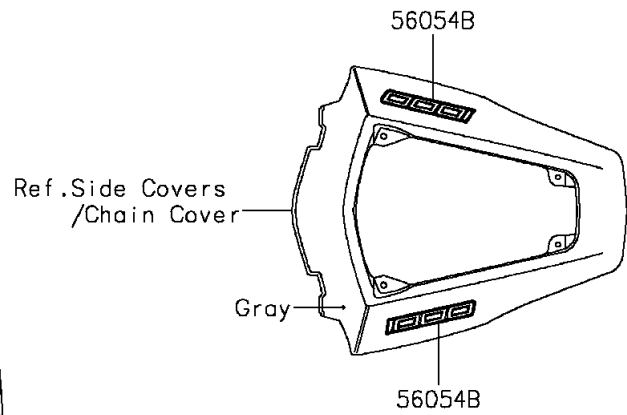

2015 Ninja® ZX™-10R PARTS DIAGRAM

Decals(Gray)(JFF)

F2861

2015 Ninja® ZX™ -10R PARTS LIST

Decals(Gray)(JFF)

ITEM NAME	PART NUMBER	QUANTITY
MARK,FUEL TANK,NINJA (Ref # 56054)	56054-1652	2
MARK,SIDE COWL.,ZX-10R (Ref # 56054A)	56054-1653	2
MARK,TAIL COVER,1000 (Ref # 56054B)	56054-1654	2
MARK,LWR COWL.,LH,KAWASAKI (Ref # 56054C)	56054-1655	1
MARK,LWR COWL.,RH,KAWASAKI (Ref # 56054D)	56054-1656	1
PATTERN,WHEEL,GREEN,4X1353 (Ref # 56069)	56069-0103	4
RIM STRIPE APPLICATOR (Ref # 57001)	57001-1752	AR