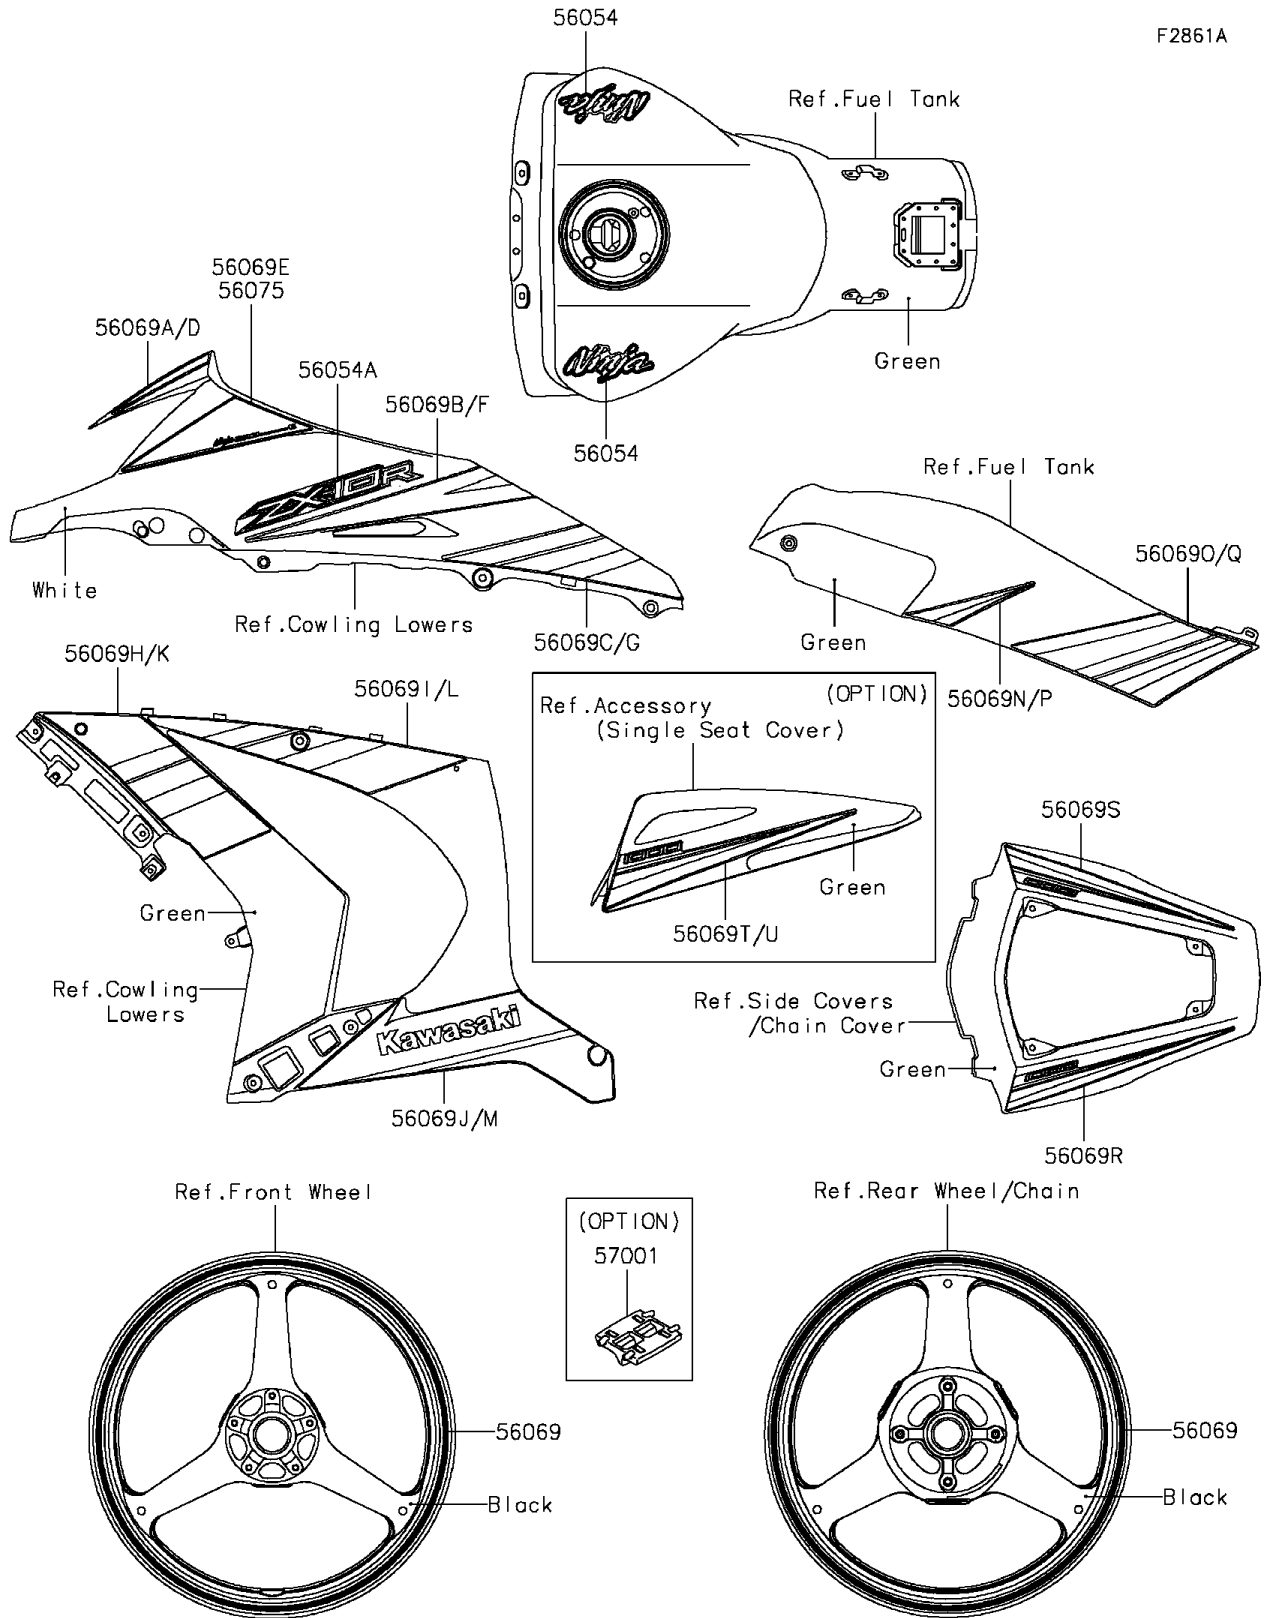

2015 Ninja® ZX™ -10R 30th Anniversary Edition PARTS DIAGRAM

Decals(Green)(JFFA)

2015 Ninja® ZX™ -10R 30th Anniversary Edition PARTS LIST

Decals(Green)(JFFA)

ITEM NAME	PART NUMBER	QUANTITY
MARK,FUEL TANK,NINJA (Ref # 56054)	56054-1414	2
MARK,UPP COWL.,ZX-10R (Ref # 56054A)	56054-1558	2
PATTERN,WHEEL,GREEN,4X1353 (Ref # 56069)	56069-0103	4
PATTERN,UPP COWL.,LH,UPP (Ref # 56069A)	56069-7605	1
PATTERN,UPP COWL.,LH,FR (Ref # 56069B)	56069-7607	1
PATTERN,UPP COWL.,LH,RR (Ref # 56069C)	56069-7608	1
PATTERN,UPP COWL.,RH,UPP (Ref # 56069D)	56069-7609	1
PATTERN,UPP COWL.,RH,LWR (Ref # 56069E)	56069-7610	1
PATTERN,UPP COWL.,RH,FR (Ref # 56069F)	56069-7611	1
PATTERN,UPP COWL.,RH,RR (Ref # 56069G)	56069-7612	1
PATTERN,LWR COWL.,LH,FR (Ref # 56069H)	56069-7613	1
PATTERN,LWR COWL.,LH,RR (Ref # 56069I)	56069-7614	1
PATTERN,LWR COWL.,LH,KAWASAKI (Ref # 56069J)	56069-7615	1
PATTERN,LWR COWL.,RH,FR (Ref # 56069K)	56069-7616	1
PATTERN,LWR COWL.,RH,RR (Ref # 56069L)	56069-7617	1
PATTERN,LWR COWL.,RH,KAWASAKI (Ref # 56069M)	56069-7618	1
PATTERN,TANK COVER,LH,UPP (Ref # 56069N)	56069-7619	1
PATTERN,TANK COVER,LH,LWR (Ref # 56069O)	56069-7620	1
PATTERN,TANK COVER,RH,UPP (Ref # 56069P)	56069-7621	1
PATTERN,TANK COVER,RH,LWR (Ref # 56069Q)	56069-7622	1
PATTERN,TAIL COVER,LH (Ref # 56069R)	56069-7623	1
PATTERN,TAIL COVER,RH (Ref # 56069S)	56069-7624	1
PATTERN,SEAT COVER,LH (Ref # 56069T)	56069-7798	1
PATTERN,SEAT COVER,RH (Ref # 56069U)	56069-7799	1
PATTERN,UPP COWL.,LH,LWR (Ref # 56075)	56075-0122	1
RIM STRIPE APPLICATOR (Ref # 57001)	57001-1752	AR