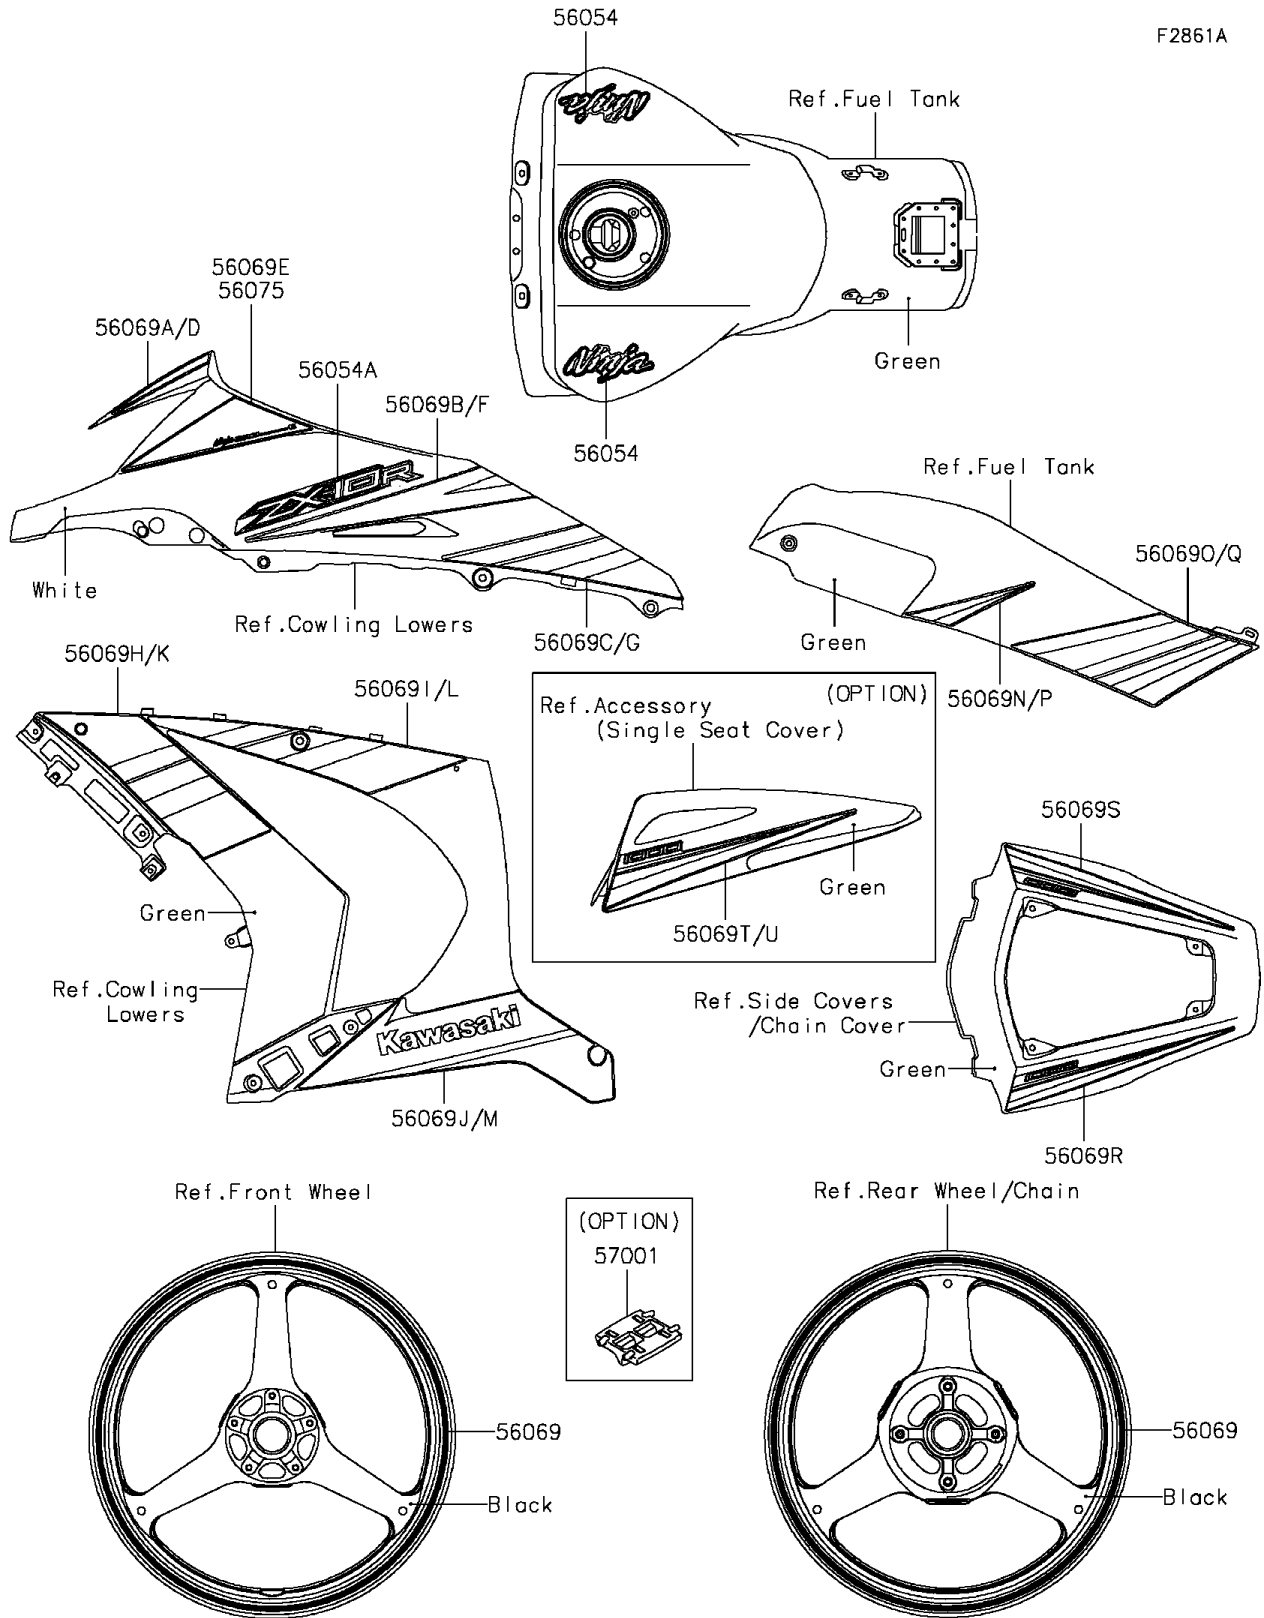

# 2015 Ninja® ZX™ -10R 30th Anniversary Edition PARTS DIAGRAM

Decals(Green)(JFFA)

F2861A