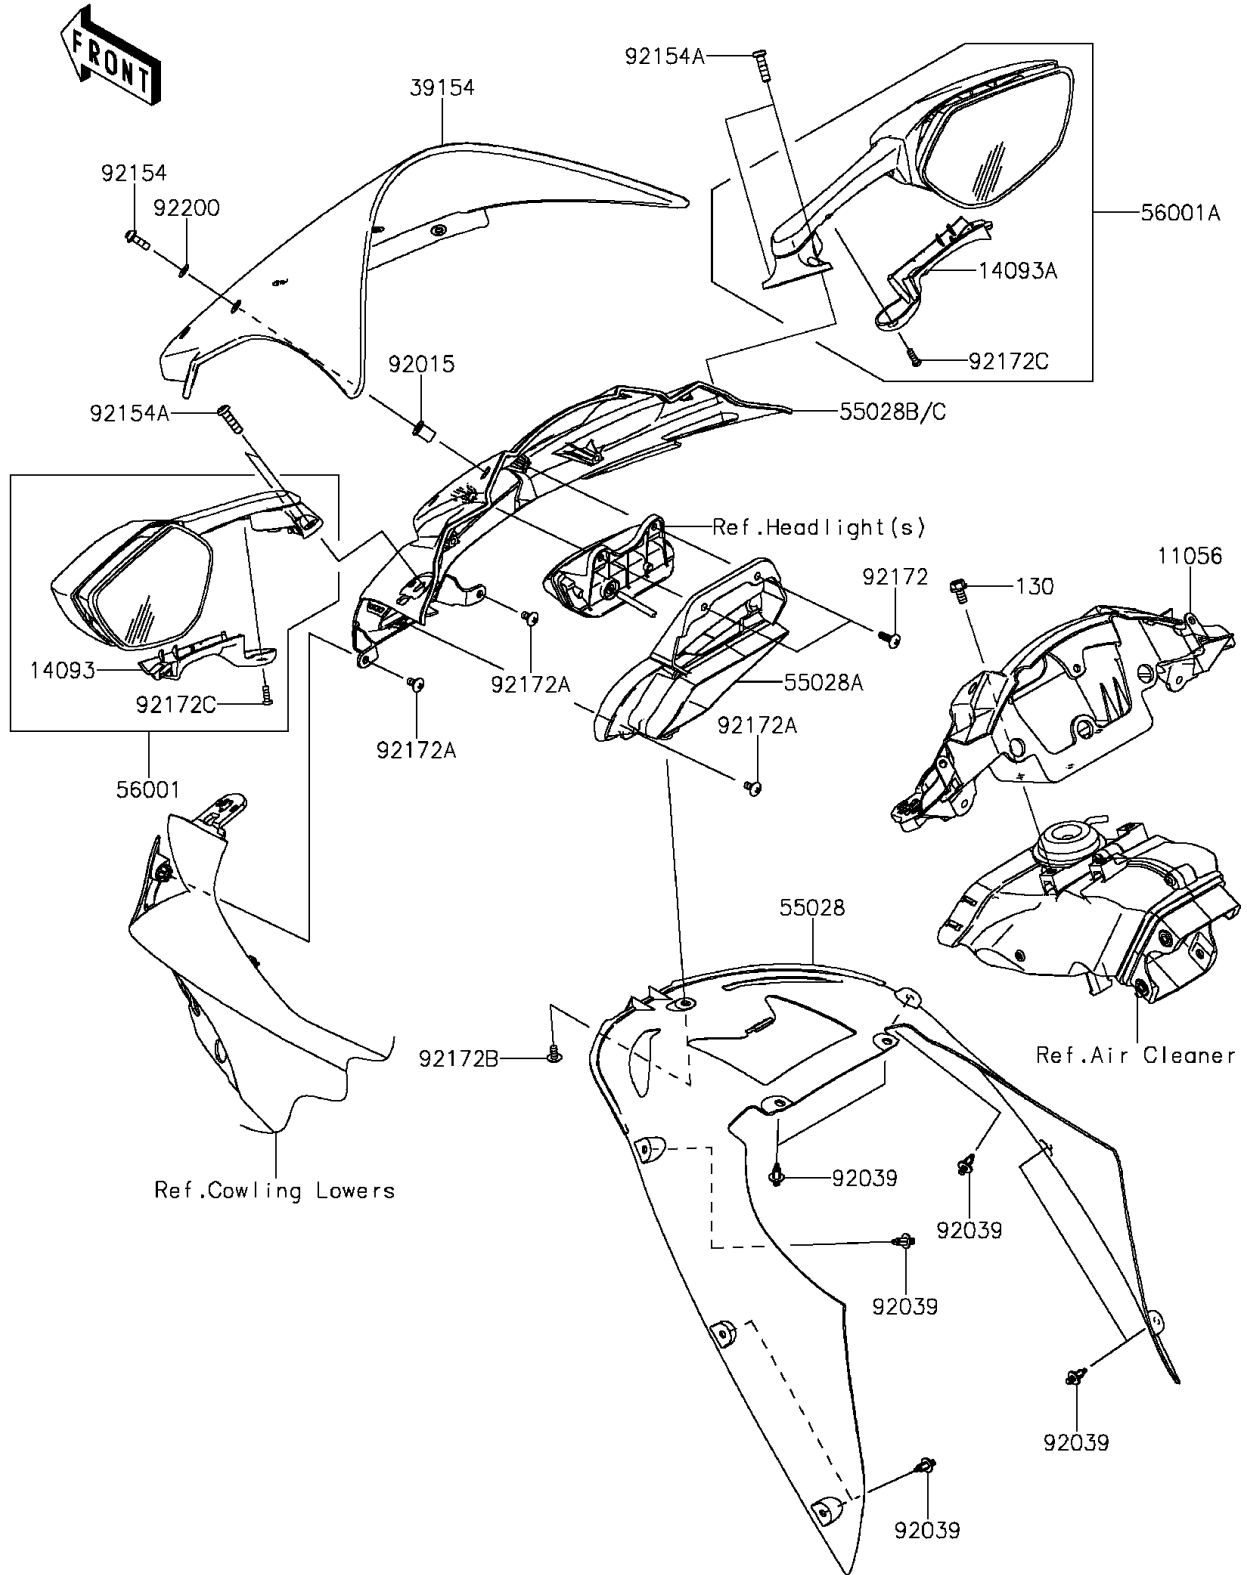

2015 Ninja® ZX™ -10R PARTS DIAGRAM

Cowling

F2871

2015 Ninja® ZX™ -10R PARTS LIST

Cowling

ITEM NAME	PART NUMBER	QUANTITY
BRACKET,METER (Ref # 11056)	11056-0175	1
COVER,MIRROR,LH (Ref # 14093)	14093-0028	1
COVER,MIRROR,RH (Ref # 14093A)	14093-0029	1
WINDSHIELD (Ref # 39154)	39154-0051	1
COWLING,FR,CNT (Ref # 55028)	55028-0335	1
COWLING,RAM AIR (Ref # 55028A)	55028-0356	1
COWLING,UPP,M.M.C.GRAY (Ref # 55028B)	55028-0458-51B	1
MIRROR-ASSY,LH (Ref # 56001)	56001-0288	1
MIRROR-ASSY,RH (Ref # 56001A)	56001-0289	1
NUT,WELL,5MM (Ref # 92015)	92015-1757	6
RIVET (Ref # 92039)	92039-0068	8
BOLT,SOCKET,5X16 (Ref # 92154)	92154-0209	6
BOLT,SOCKET,6X22 (Ref # 92154A)	92154-0402	4
SCREW,TAPPING,5X16 (Ref # 92172)	92172-0238	2
SCREW,TAPPING,5X10 (Ref # 92172A)	92172-0262	3
SCREW,TAPPING,5X10 (Ref # 92172B)	92172-0335	1
SCREW-PAN-CROS,4X10 (Ref # 92172C)	92172-0871	2
WASHER,NYLON,5.3X11.5X0.5 (Ref # 92200)	92200-0006	6
BOLT-FLANGED,6X12 (Ref # 130)	130BA0612	3