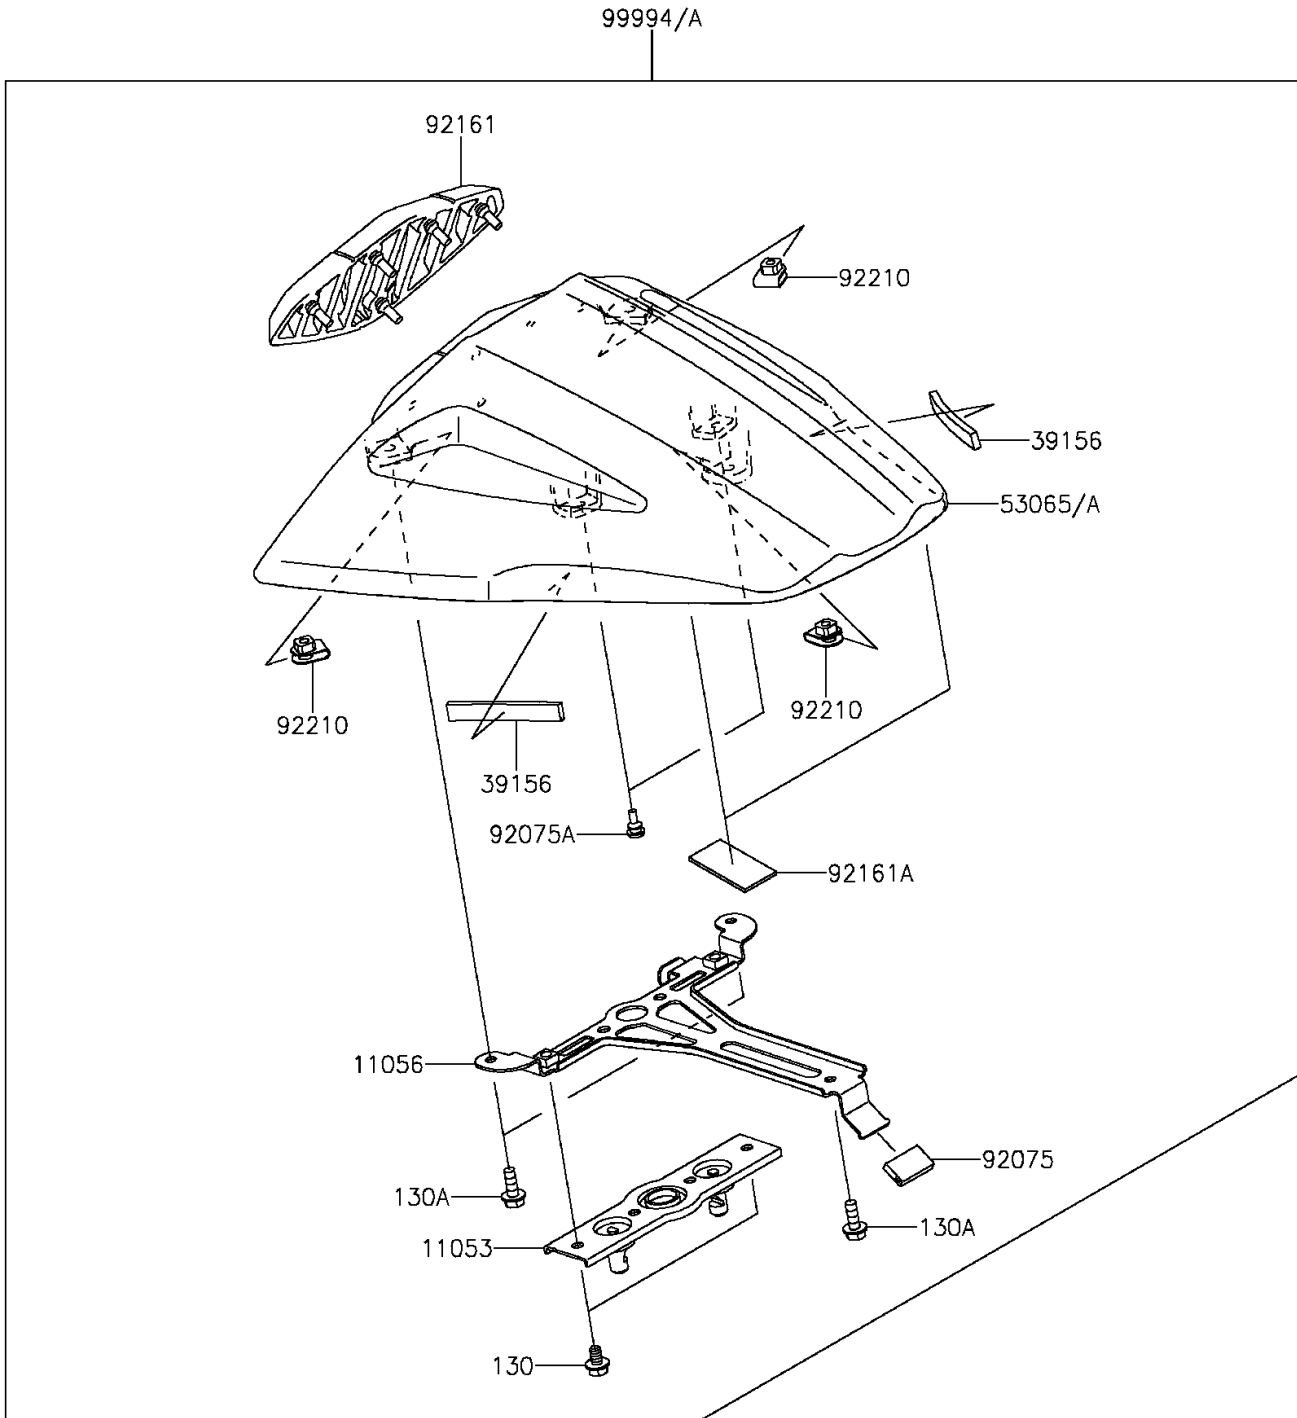

2015 Ninja® ZX™ -10R PARTS DIAGRAM

Accessory(Single Seat Cover)

F2910

2015 Ninja® ZX™ -10R PARTS LIST

Accessory(Single Seat Cover)

ITEM NAME	PART NUMBER	QUANTITY
BRACKET,SEAT LOCK STRIKER (Ref # 11053)	11053-0386	1
BRACKET,SEAT COVER (Ref # 11056)	11056-0240	1
PAD,10X70X4 (Ref # 39156)	39156-0735	2
COVER SEAT,M.M.C.GRAY (Ref # 53065)	53065-0020-51B	1
DAMPER (Ref # 92075)	92075-1446	1
DAMPER (Ref # 92075A)	92075-1808	2
DAMPER (Ref # 92161)	92161-0921	1
DAMPER,45X25X2 (Ref # 92161A)	92161-1381	2
NUT,6MM (Ref # 92210)	92210-0277	3
KIT,SINGLE SEAT COVER,GRAY (Ref # 99994)	99994-0320-51B	1
BOLT-FLANGED,6X10 (Ref # 130)	130BA0610	2
BOLT-FLANGED,6X16 (Ref # 130A)	130BA0616	3