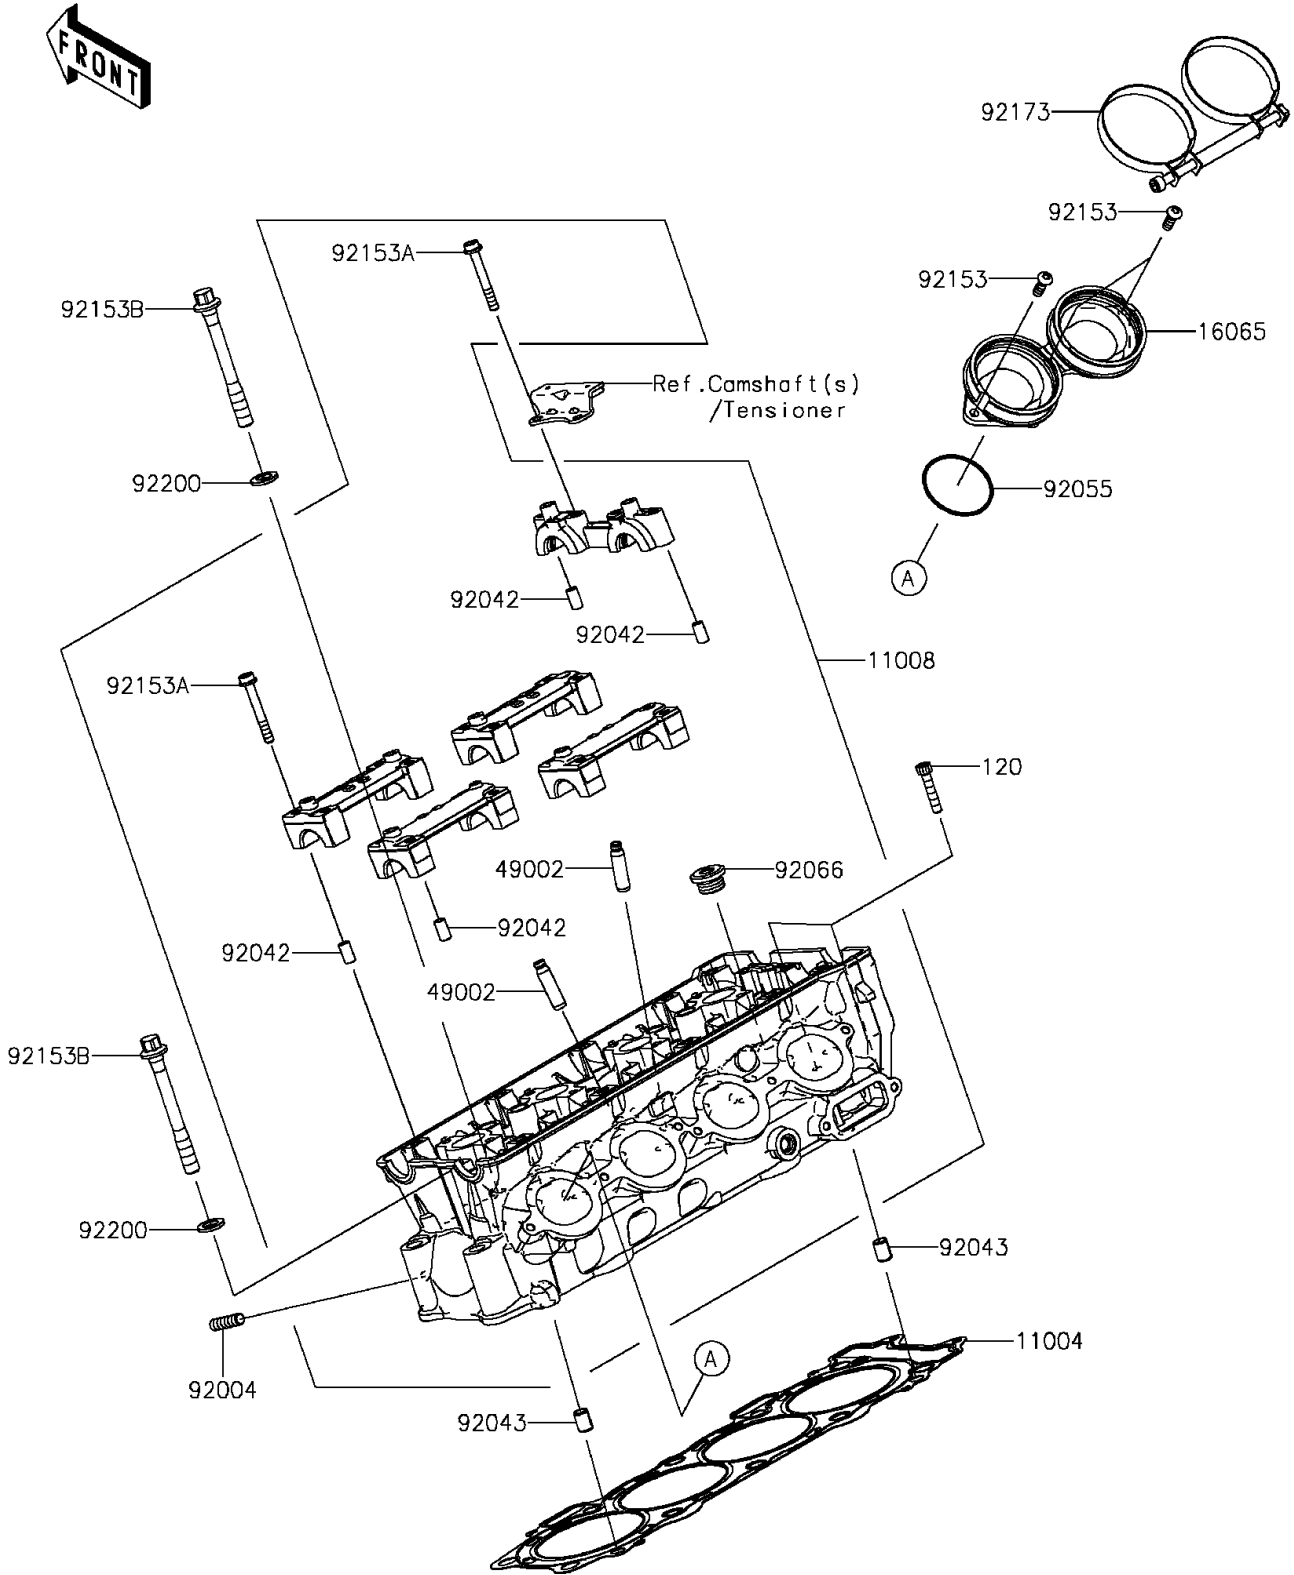

2015 Ninja® ZX™ -10R ABS 30th Anniversary Edition PARTS DIAGRAM

Cylinder Head

E1111

2015 Ninja® ZX™ -10R ABS 30th Anniversary Edition PARTS LIST

Cylinder Head

ITEM NAME	PART NUMBER	QUANTITY
-----------	-------------	----------