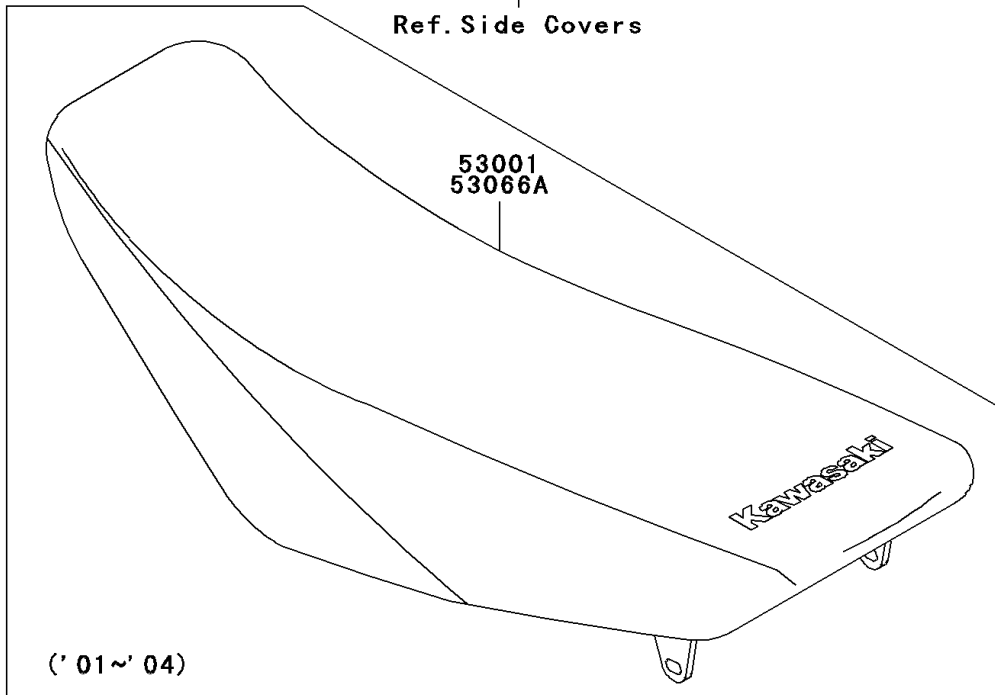

2004 KX85 PARTS DIAGRAM

Seat

F2510

53066

Ref. Side Covers

53001
53066A

('01~'04)

2004 KX85 PARTS LIST

Seat

ITEM NAME	PART NUMBER	QUANTITY
SEAT-ASSY,BLACK (Ref # 53066A)	53066-1061-MW	1