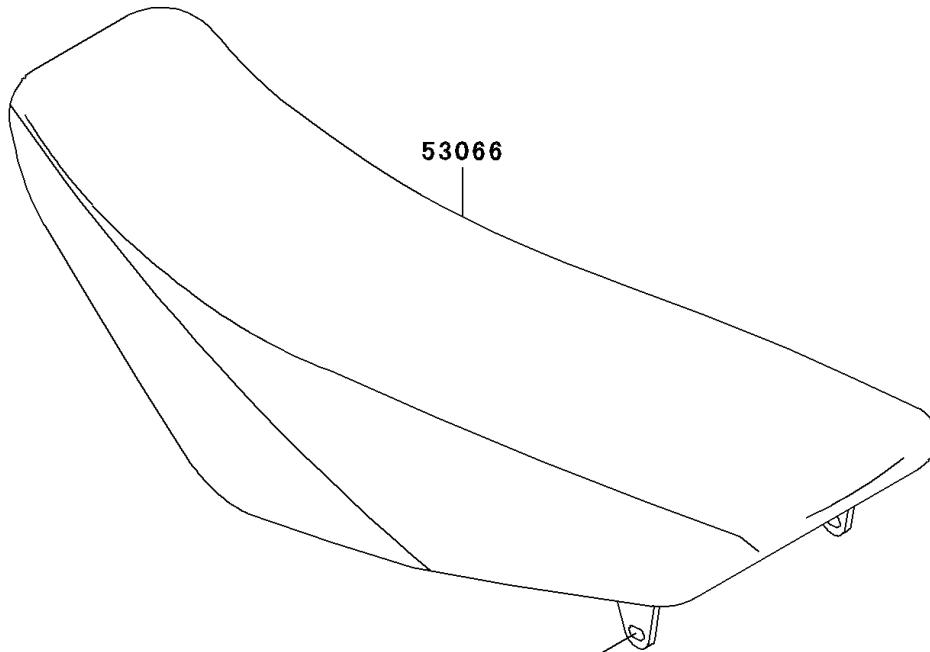

2004 KX85 PARTS DIAGRAM

Seat

F2510

53066

Ref. Side Covers

53001
53066A

('01~'04)

2004 KX85 PARTS LIST

Seat

ITEM NAME	PART NUMBER	QUANTITY
SEAT-ASSY,BLACK (Ref # 53066A)	53066-1061-MW	1