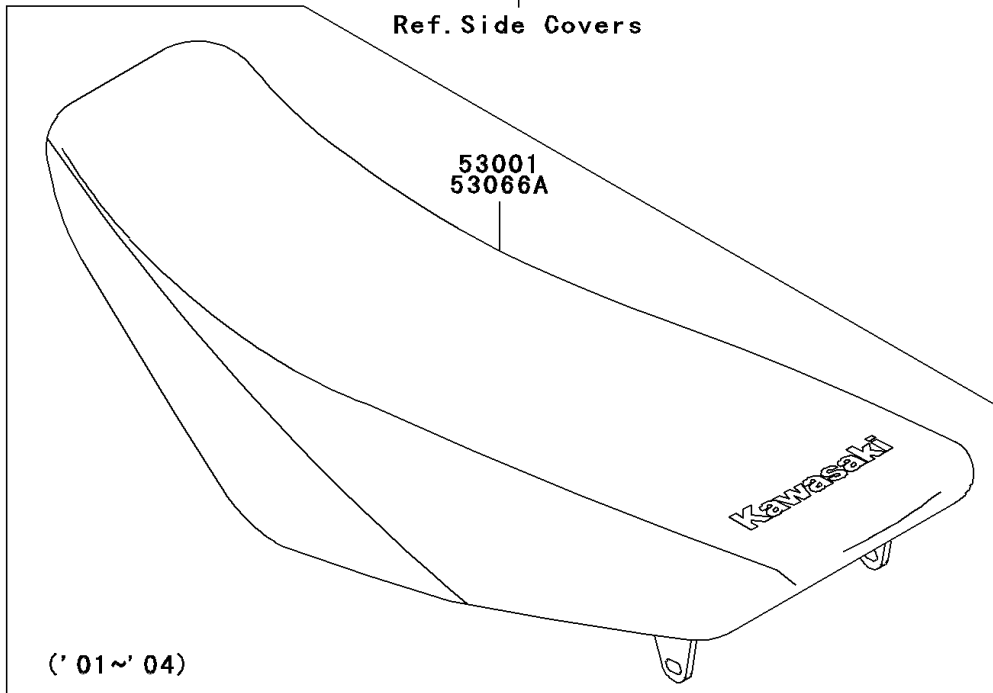

2004 KX85 PARTS DIAGRAM

Seat

F2510

53066

Ref. Side Covers

53001
53066A

('01~'04)

2004 KX85 PARTS LIST

Seat

| ITEM NAME | PART NUMBER | QUANTITY |
|--------------------------------|---------------|----------|
| SEAT-ASSY,BLACK (Ref # 53066A) | 53066-1061-MW | 1 |