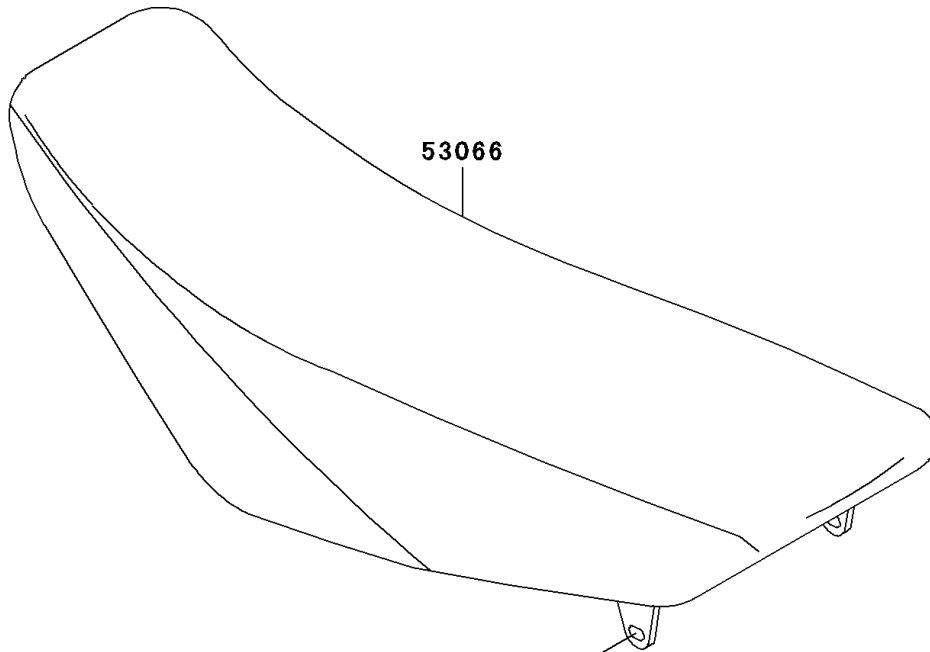

2004 KX85 PARTS DIAGRAM

Seat

F2510

53066

Ref. Side Covers

53001
53066A

('01~'04)

2004 KX85 PARTS LIST

Seat

| ITEM NAME | PART NUMBER | QUANTITY |
|--------------------------------|---------------|----------|
| SEAT-ASSY,BLACK (Ref # 53066A) | 53066-1061-MW | 1 |