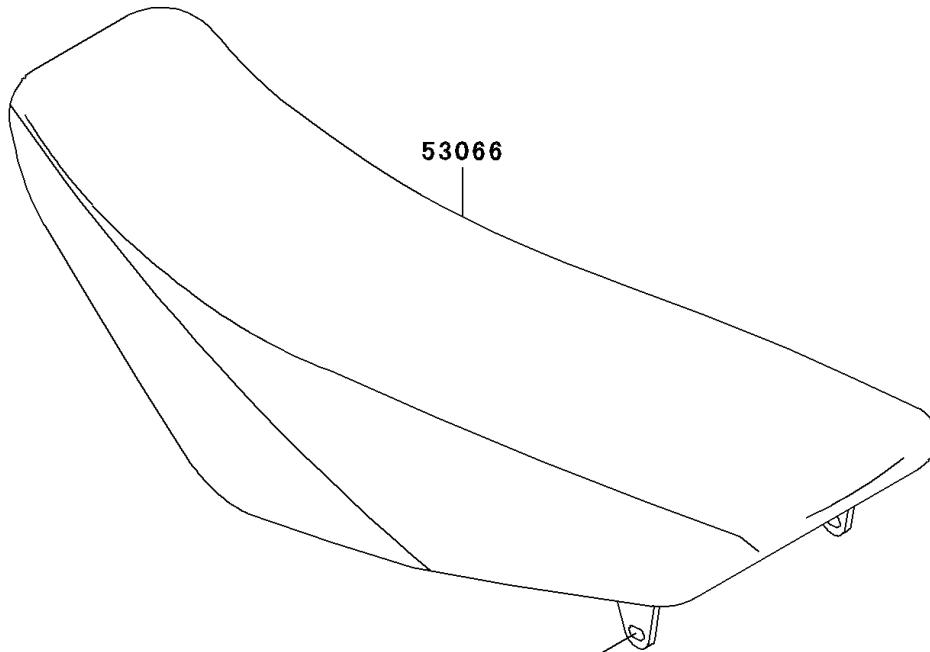

2005 KX85 PARTS DIAGRAM

Seat

F2510

53066

Ref. Side Covers

53001
53066A

(' 01 ~ ' 04)

2005 KX85 PARTS LIST

Seat

ITEM NAME	PART NUMBER	QUANTITY
SEAT-ASSY,GRAY/BLACK (Ref # 53066)	53066-0053-339	1