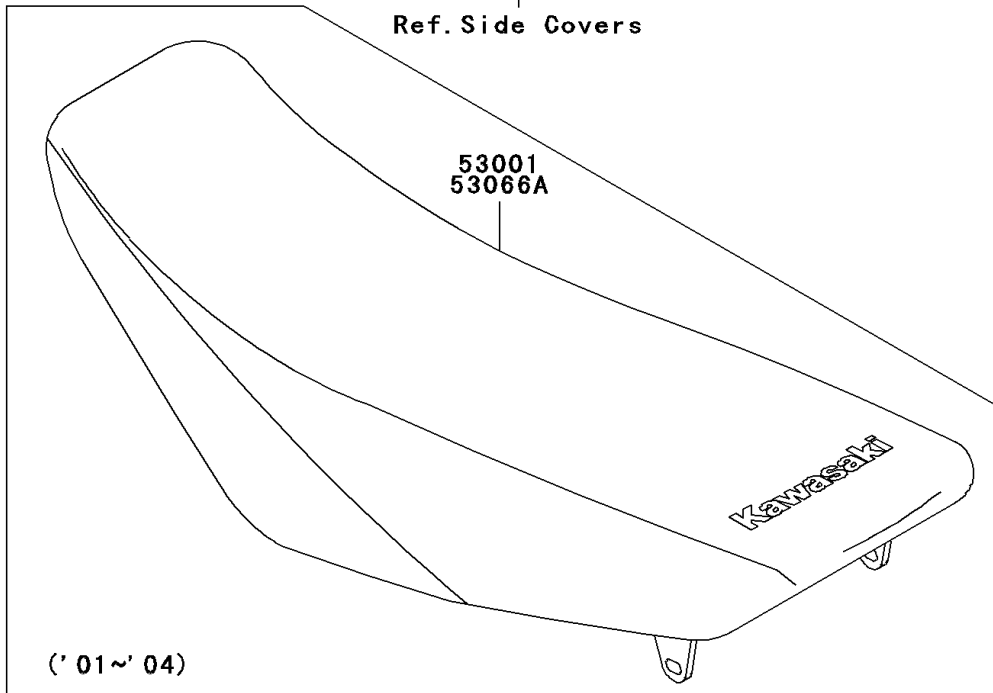

2005 KX85 PARTS DIAGRAM

Seat

F2510

53066

Ref. Side Covers

53001
53066A

(' 01 ~ ' 04)

2005 KX85 PARTS LIST

Seat

ITEM NAME	PART NUMBER	QUANTITY
SEAT-ASSY,GRAY/BLACK (Ref # 53066)	53066-0053-339	1