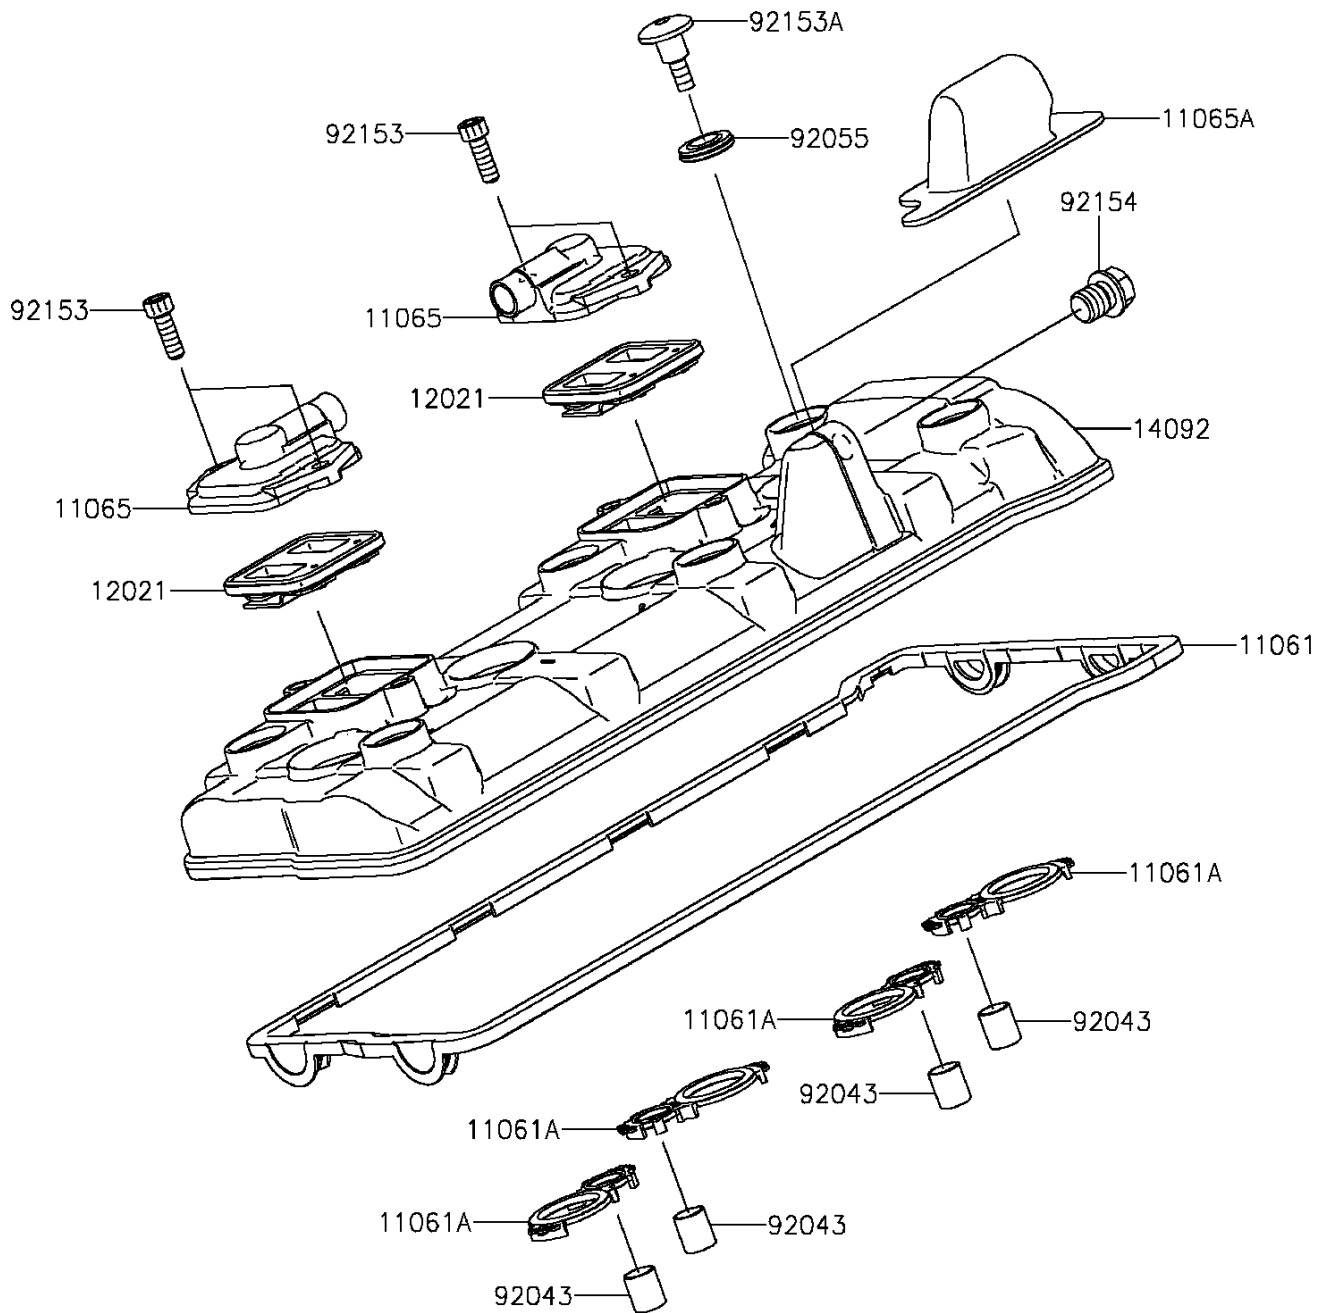

2015 Ninja® ZX™ -10R ABS 30th Anniversary Edition PARTS DIAGRA

Cylinder Head Cover

E1112

2015 Ninja® ZX™ -10R ABS 30th Anniversary Edition PARTS LIST

Cylinder Head Cover

ITEM NAME	PART NUMBER	QUANTITY
-----------	-------------	----------