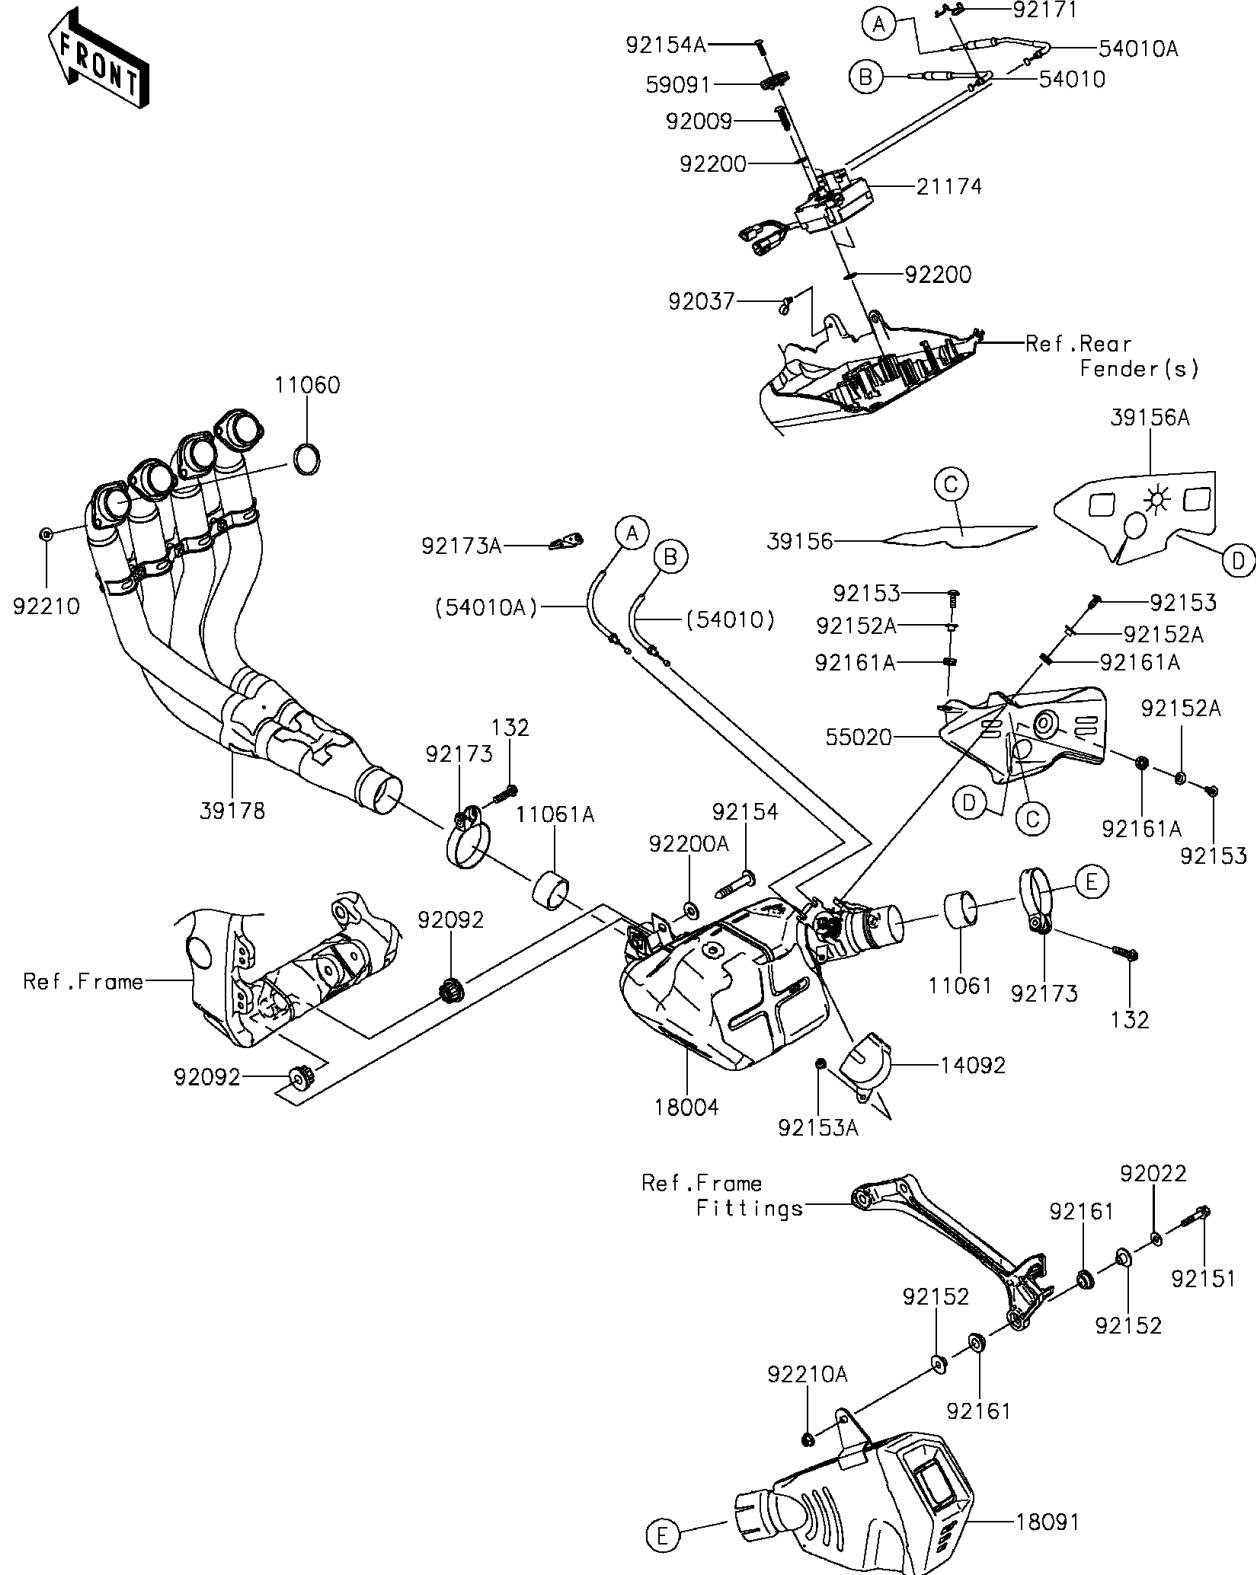

2015 Ninja® ZX™ -10R ABS 30th Anniversary Edition PARTS DIAGRA

Muffler(s)

E1140

2015 Ninja® ZX™ -10R ABS 30th Anniversary Edition PARTS LIST

Muffler(s)

ITEM NAME	PART NUMBER	QUANTITY
-----------	-------------	----------