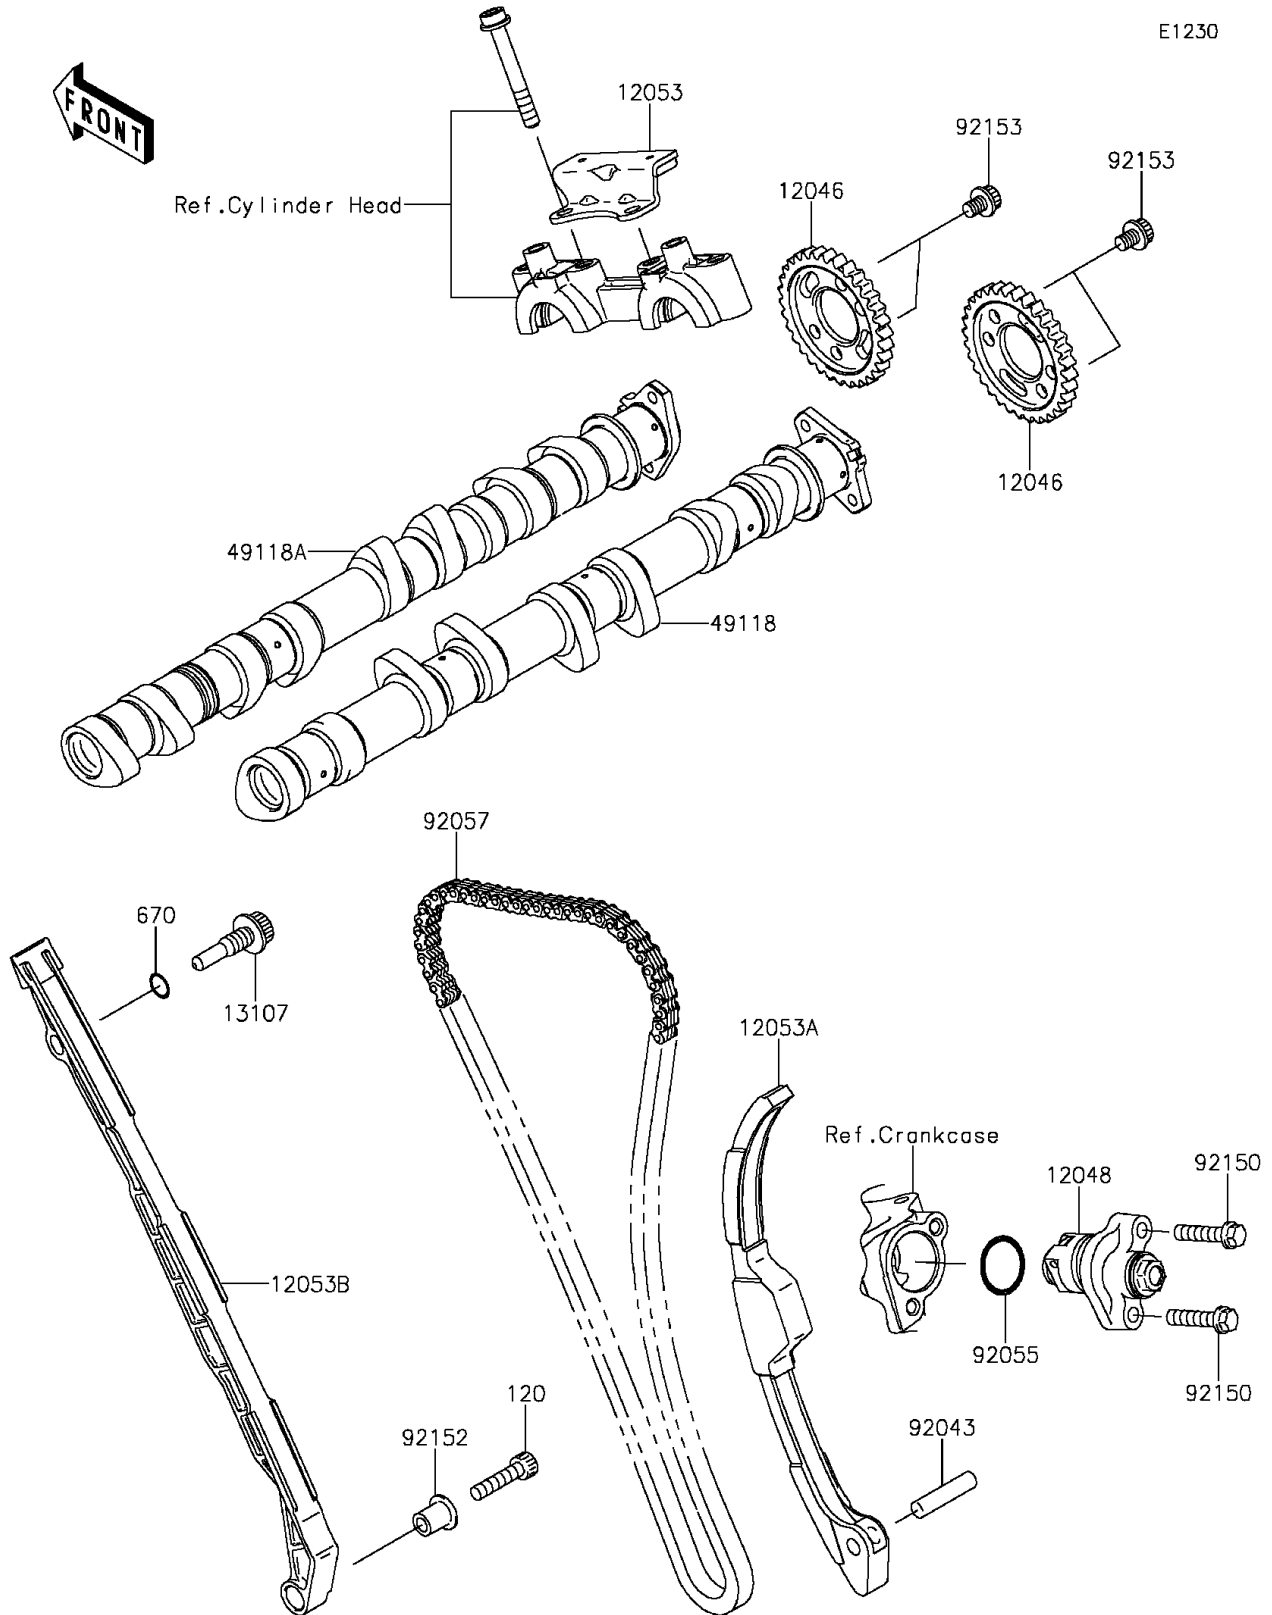

# 2015 Ninja® ZX™ -10R ABS 30th Anniversary Edition PARTS DIAGRA

Camshaft(s)/Tensioner

# 2015 Ninja® ZX™ -10R ABS 30th Anniversary Edition PARTS LIST

Camshaft(s)/Tensioner

ITEM NAME

PART NUMBER

QUANTITY

---