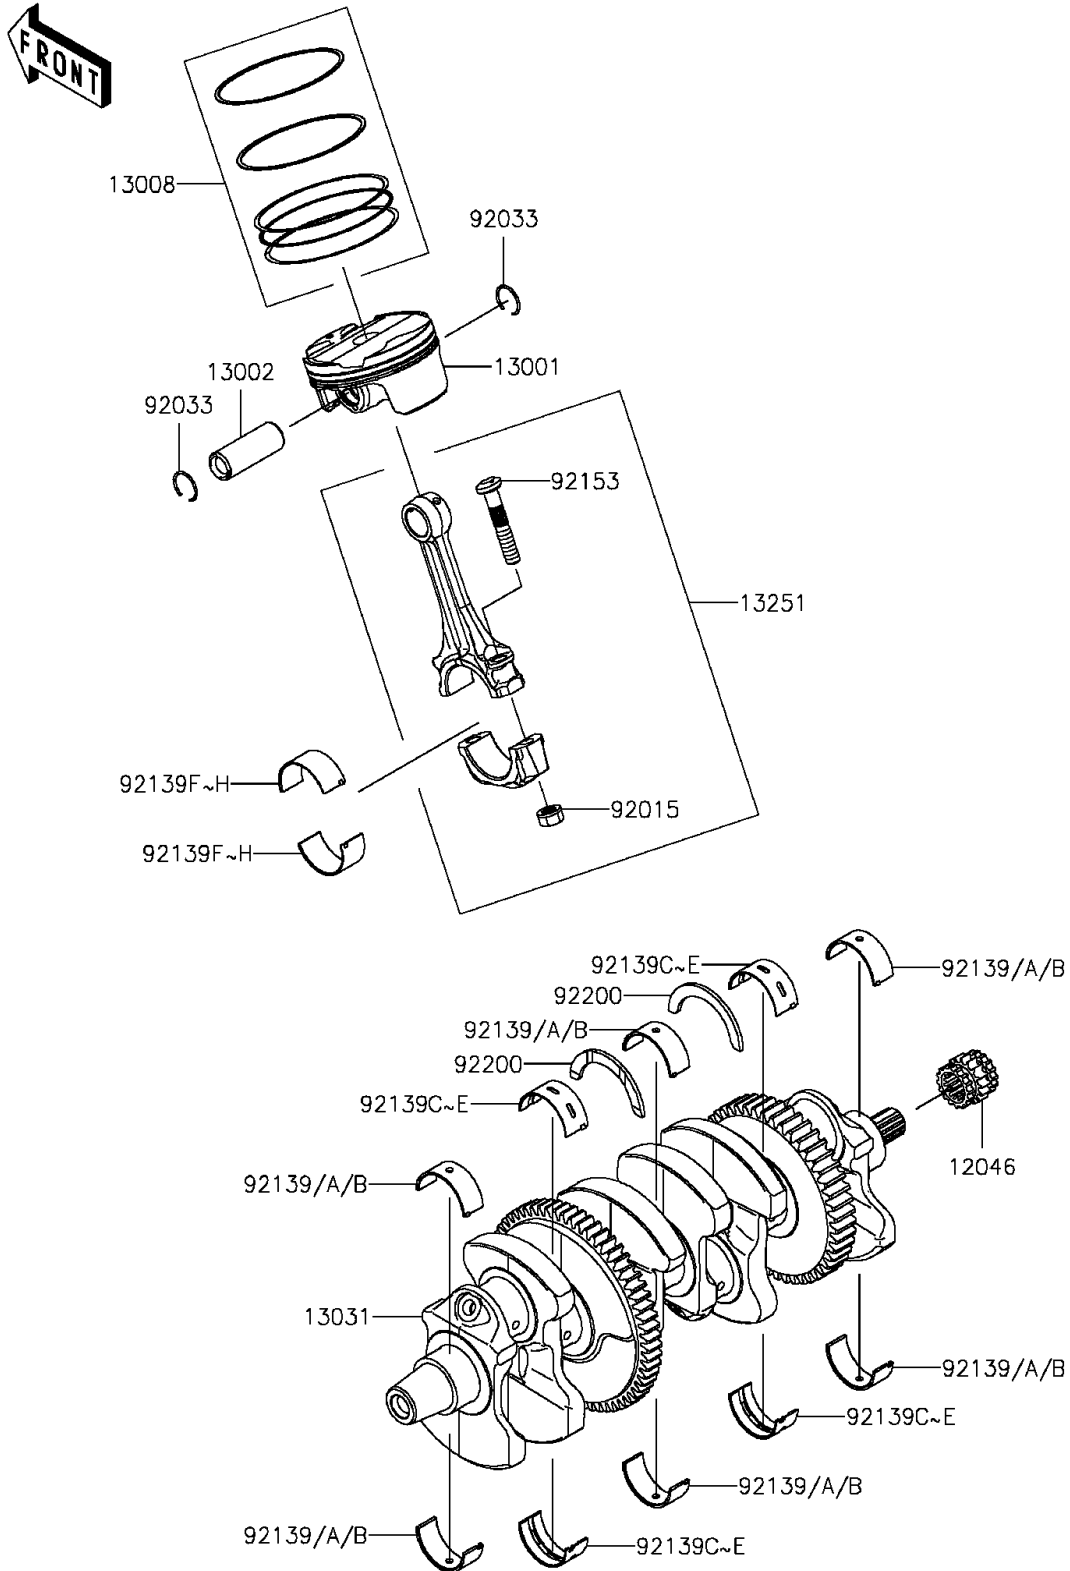

2015 Ninja® ZX™ -10R ABS 30th Anniversary Edition PARTS DIAGRA

Crankshaft/Piston(s)

E1320

2015 Ninja® ZX™ -10R ABS 30th Anniversary Edition PARTS LIST

Crankshaft/Piston(s)

ITEM NAME

PART NUMBER

QUANTITY
