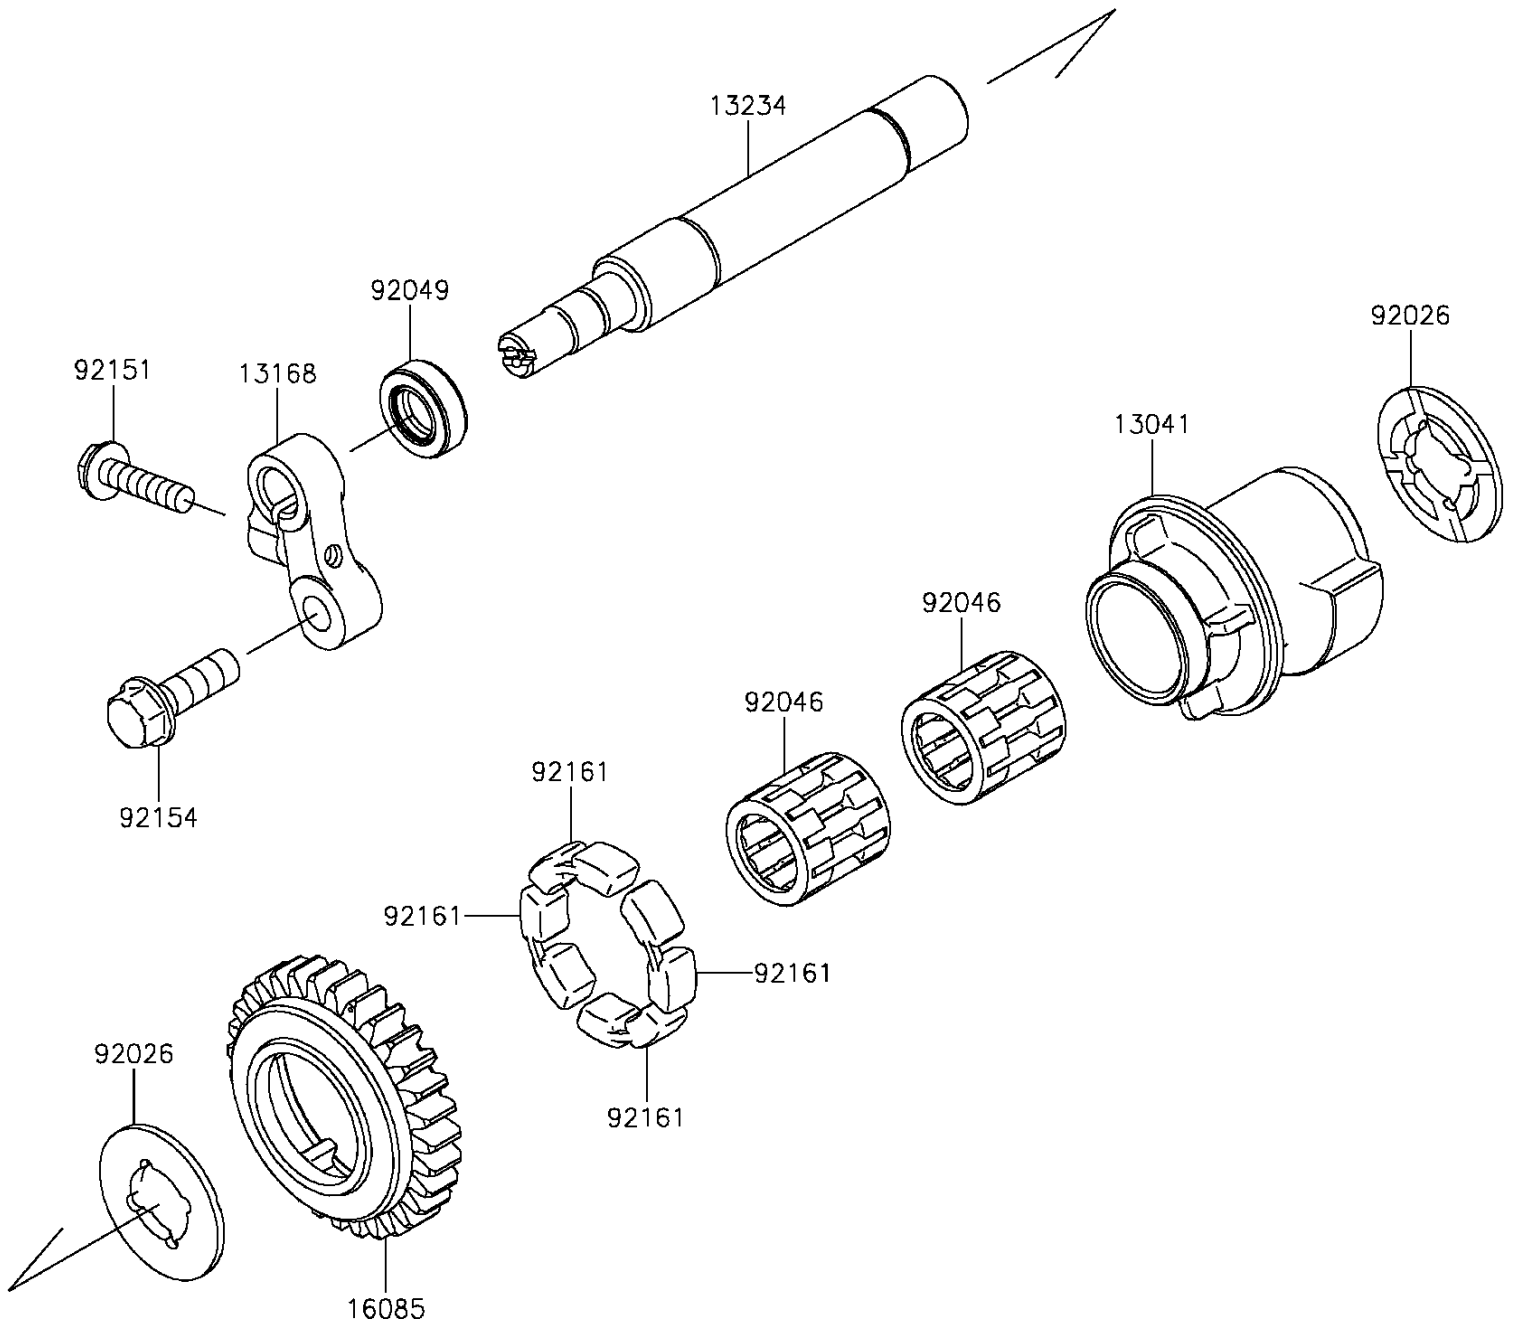

# 2015 Ninja® ZX™ -10R ABS 30th Anniversary Edition PARTS DIAGRA

Balancer

E1323

# 2015 Ninja® ZX™ -10R ABS 30th Anniversary Edition PARTS LIST

Balancer

ITEM NAME	PART NUMBER	QUANTITY
-----------	-------------	----------